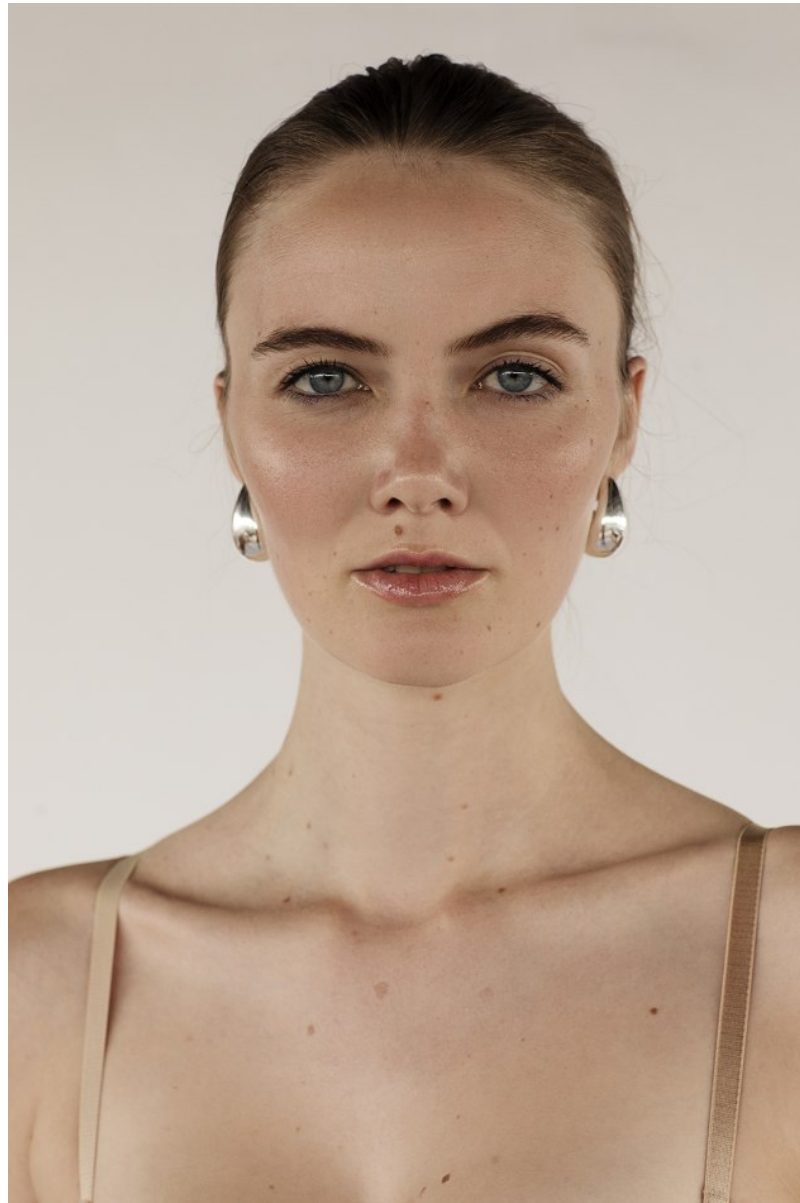

# BOSS MODELS

JOHANNESBURG

TAYLA CURRIN

Height: 181cm Bust: 86cm Waist: 63cm Hips: 95cm Shoe: 7 UK Hair: Blonde Eyes: Blue