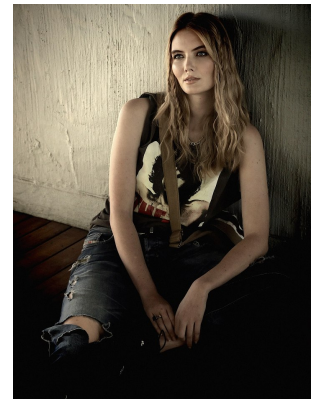

BOSS MODELS

JOHANNESBURG

TAYLA CURRIN

Height: 181cm Bust: 86cm Waist: 63cm Hips: 95cm Shoe: 7 UK Hair: Blonde Eyes: Blue

BOSS MODELS

JOHANNESBURG

TAYLA CURRIN

Height: 181cm Bust: 86cm Waist: 63cm Hips: 95cm Shoe: 7 UK Hair: Blonde Eyes: Blue