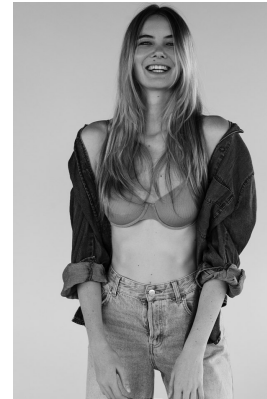

BOSS MODELS

JOHANNESBURG

TAYLA CURRIN

Height: 181cm Bust: 86cm Waist: 63cm Hips: 95cm Shoe: 7 UK Hair: Blonde Eyes: Blue

BOSS MODELS

JOHANNESBURG

TAYLA CURRIN

Height: 181cm Bust: 86cm Waist: 63cm Hips: 95cm Shoe: 7 UK Hair: Blonde Eyes: Blue