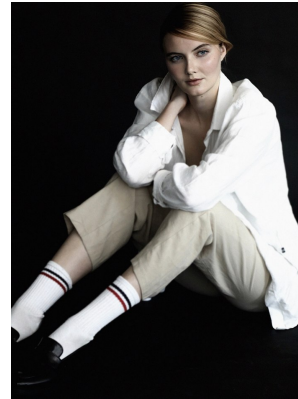

BOSS MODELS

JOHANNESBURG

TAYLA CURRIN

Height: 181cm Bust: 86cm Waist: 63cm Hips: 95cm Shoe: 7 UK Hair: Blonde Eyes: Blue

BOSS MODELS

JOHANNESBURG

TAYLA CURRIN

Height: 181cm Bust: 86cm Waist: 63cm Hips: 95cm Shoe: 7 UK Hair: Blonde Eyes: Blue