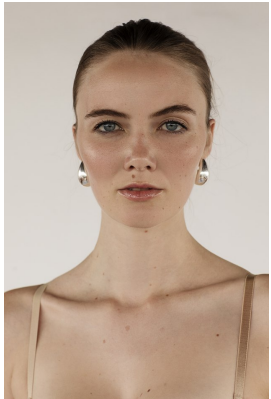

BOSS MODELS

JOHANNESBURG

TAYLA CURRIN

Height: 181cm Bust: 86cm Waist: 63cm Hips: 95cm Shoe: 7 UK Hair: Blonde Eyes: Blue

BOSS MODELS

JOHANNESBURG

TAYLA CURRIN

Height: 181cm Bust: 86cm Waist: 63cm Hips: 95cm Shoe: 7 UK Hair: Blonde Eyes: Blue