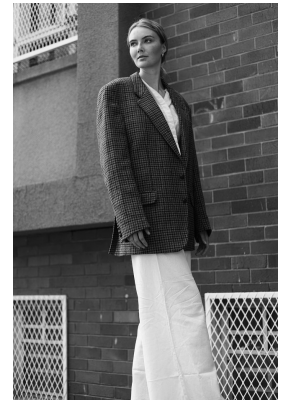

BOSS MODELS

JOHANNESBURG

TAYLA CURRIN

Height: 181cm Bust: 86cm Waist: 63cm Hips: 95cm Shoe: 7 UK Hair: Blonde Eyes: Blue

BOSS MODELS

JOHANNESBURG

TAYLA CURRIN

Height: 181cm Bust: 86cm Waist: 63cm Hips: 95cm Shoe: 7 UK Hair: Blonde Eyes: Blue