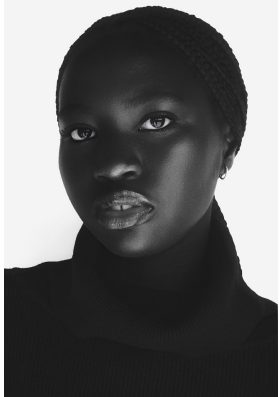

BOSS MODELS

JOHANNESBURG

FATIMA DIOP

Height: 178cm Bust: 85cm Waist: 63cm Hips: 95cm Shoe: 8 UK Hair: Black Eyes: Brown

BOSS MODELS

JOHANNESBURG

FATIMA DIOP

Height: 178cm Bust: 85cm Waist: 63cm Hips: 95cm Shoe: 8 UK Hair: Black Eyes: Brown