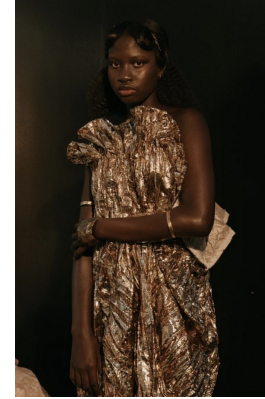

BOSS MODELS

JOHANNESBURG

FATIMA DIOP

Height: 178cm Bust: 85cm Waist: 63cm Hips: 95cm Shoe: 8 UK Hair: Black Eyes: Brown

BOSS MODELS

JOHANNESBURG

FATIMA DIOP

Height: 178cm Bust: 85cm Waist: 63cm Hips: 95cm Shoe: 8 UK Hair: Black Eyes: Brown