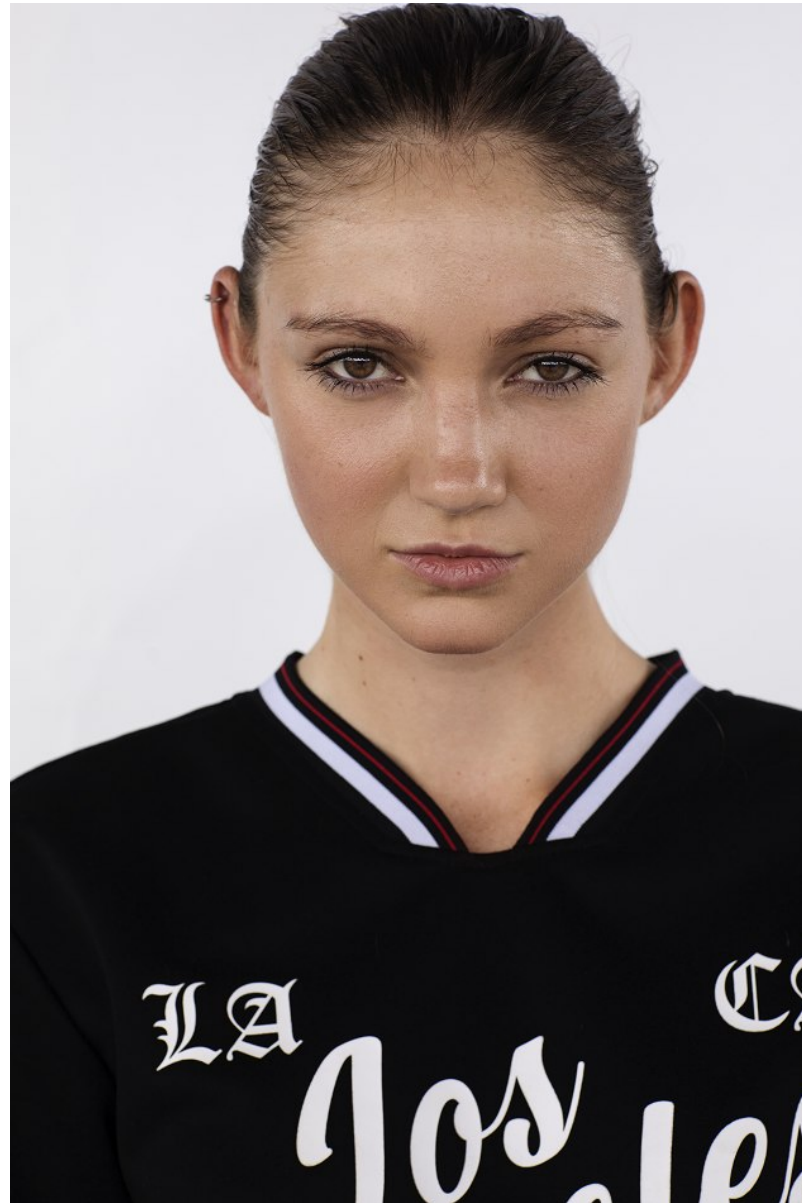

# BOSS MODELS

JOHANNESBURG

LILA BRUCKMANN

Height: 183cm Bust: 79cm Waist: 69cm Hips: 93cm Shoe: 7 UK Hair: Dark Blonde Eyes: Brown