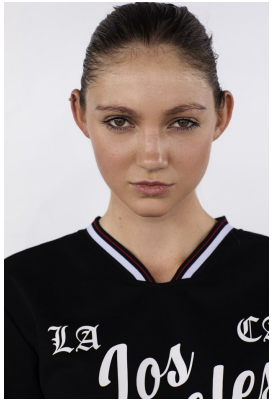

BOSS MODELS

JOHANNESBURG

LILA BRUCKMANN

Height: 183cm Bust: 79cm Waist: 69cm Hips: 93cm Shoe: 7 UK Hair: Dark Blonde Eyes: Brown

BOSS MODELS

JOHANNESBURG

LILA BRUCKMANN

Height: 183cm Bust: 79cm Waist: 69cm Hips: 93cm Shoe: 7 UK Hair: Dark Blonde Eyes: Brown