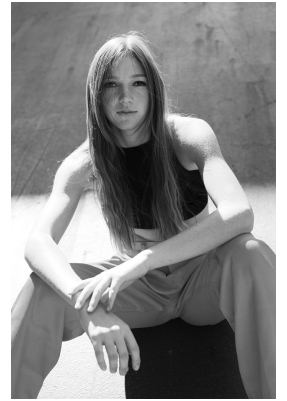

# BOSS MODELS

JOHANNESBURG

LILA BRUCKMANN

Height: 183cm Bust: 79cm Waist: 69cm Hips: 93cm Shoe: 7 UK Hair: Dark Blonde Eyes: Brown