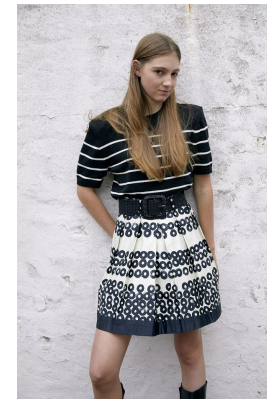

# BOSS MODELS

JOHANNESBURG

LILA BRUCKMANN

Height: 183cm Bust: 79cm Waist: 69cm Hips: 93cm Shoe: 7 UK Hair: Dark Blonde Eyes: Brown