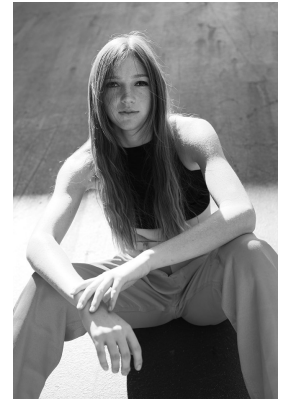

BOSS MODELS

JOHANNESBURG

LILA BRUCKMANN

Height: 183cm Bust: 79cm Waist: 69cm Hips: 93cm Shoe: 7 UK Hair: Dark Blonde Eyes: Brown

BOSS MODELS

JOHANNESBURG

LILA BRUCKMANN

Height: 183cm Bust: 79cm Waist: 69cm Hips: 93cm Shoe: 7 UK Hair: Dark Blonde Eyes: Brown