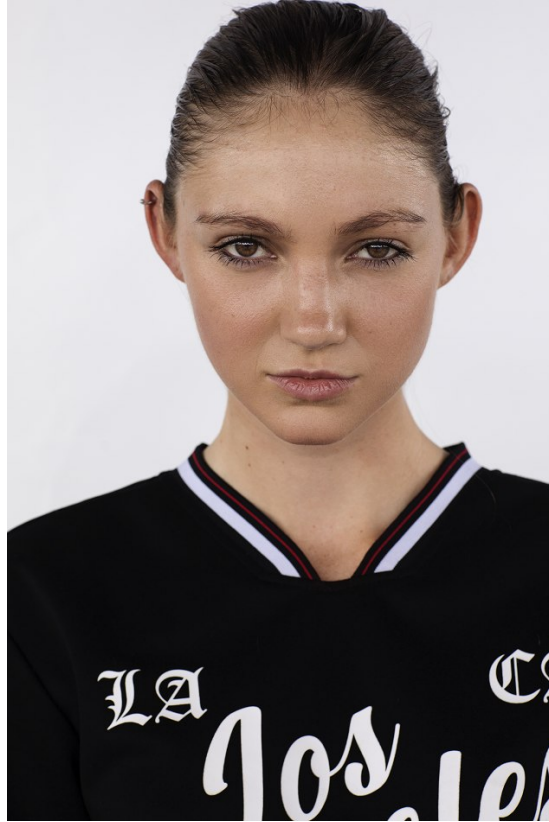

BOSS MODELS

JOHANNESBURG

LILA BRUCKMANN

Height: 183cm Bust: 79cm Waist: 69cm Hips: 93cm Shoe: 7 UK Hair: Dark Blonde Eyes: Brown

BOSS MODELS

JOHANNESBURG

LILA BRUCKMANN

Height: 183cm Bust: 79cm Waist: 69cm Hips: 93cm Shoe: 7 UK Hair: Dark Blonde Eyes: Brown