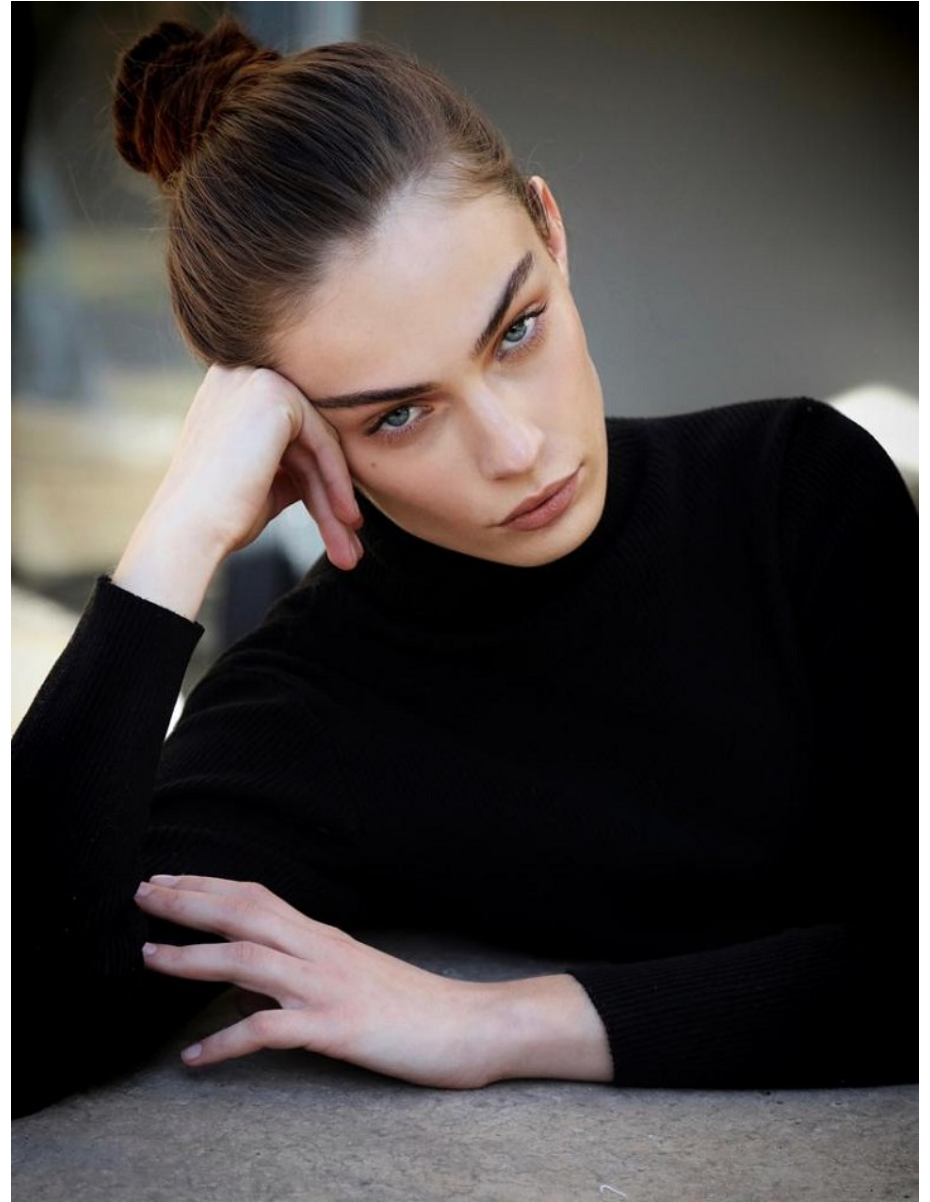

BOSS MODELS

JOHANNESBURG

ZOI KOMNINOS

Height: 168cm Bust: 82cm Waist: 66cm Hips: 88cm Shoe: 6 UK Hair: Light Brown Eyes: Blue