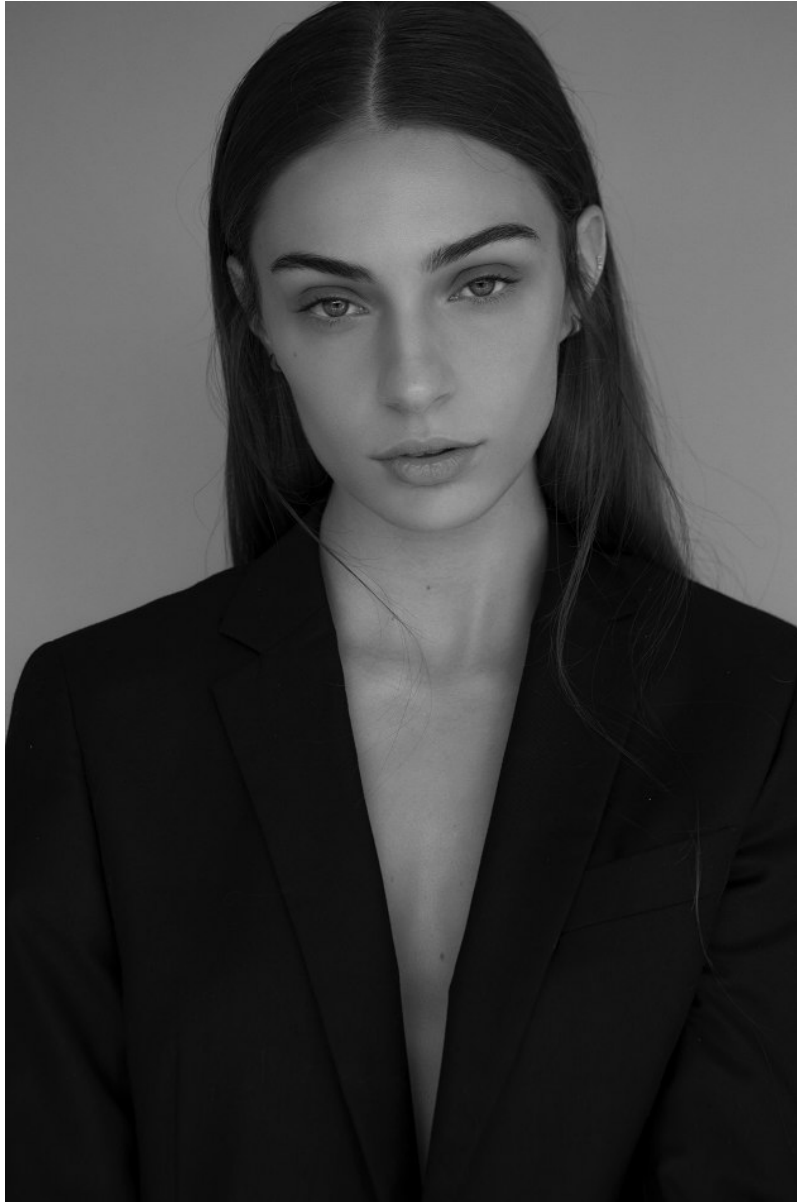

ZOI KOMNINOS

BOSS MODELS

JOHANNESBURG

ZOI KOMNINOS

Height: 168cm Bust: 82cm Waist: 66cm Hips: 88cm Shoe: 6 UK Hair: Light Brown Eyes: Blue