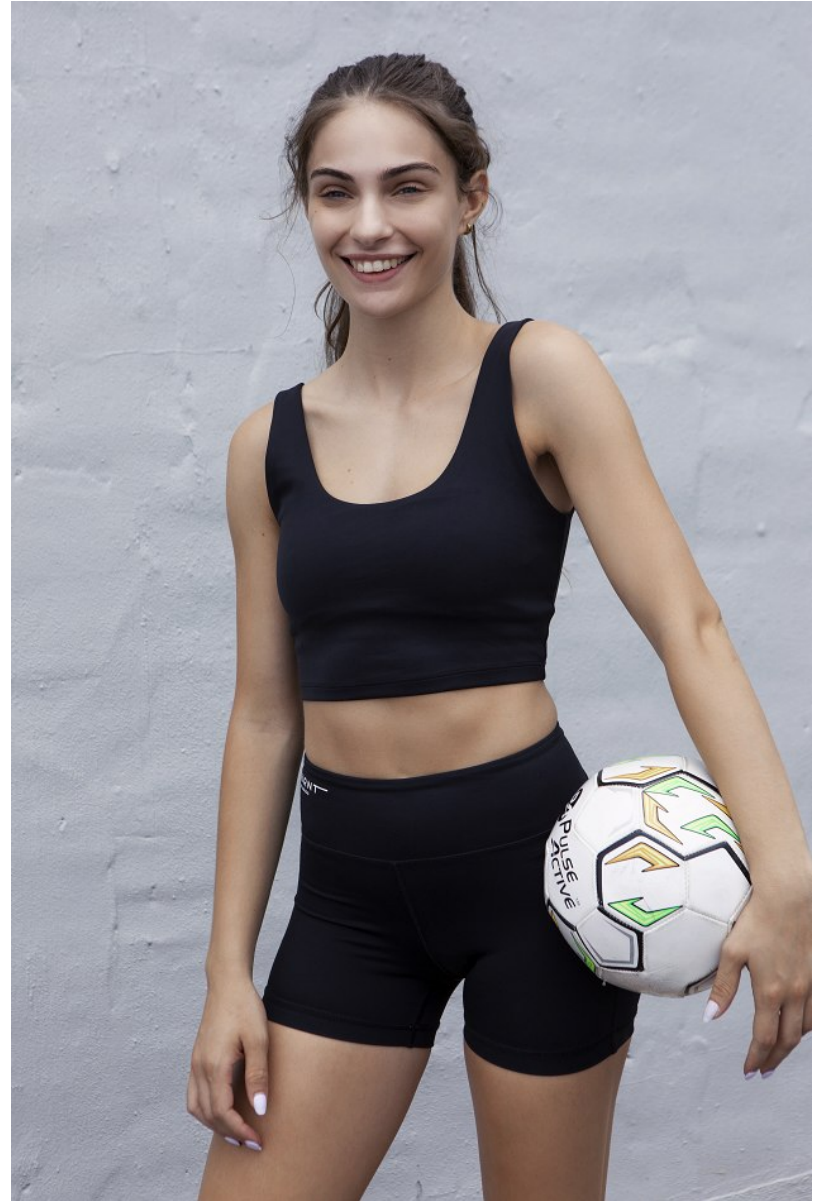

BOSS MODELS

JOHANNESBURG

ZOI KOMNINOS

Height: 168cm Bust: 82cm Waist: 66cm Hips: 88cm Shoe: 6 UK Hair: Light Brown Eyes: Blue

BOSS MODELS

JOHANNESBURG

ZOI KOMNINOS

Height: 168cm Bust: 82cm Waist: 66cm Hips: 88cm Shoe: 6 UK Hair: Light Brown Eyes: Blue