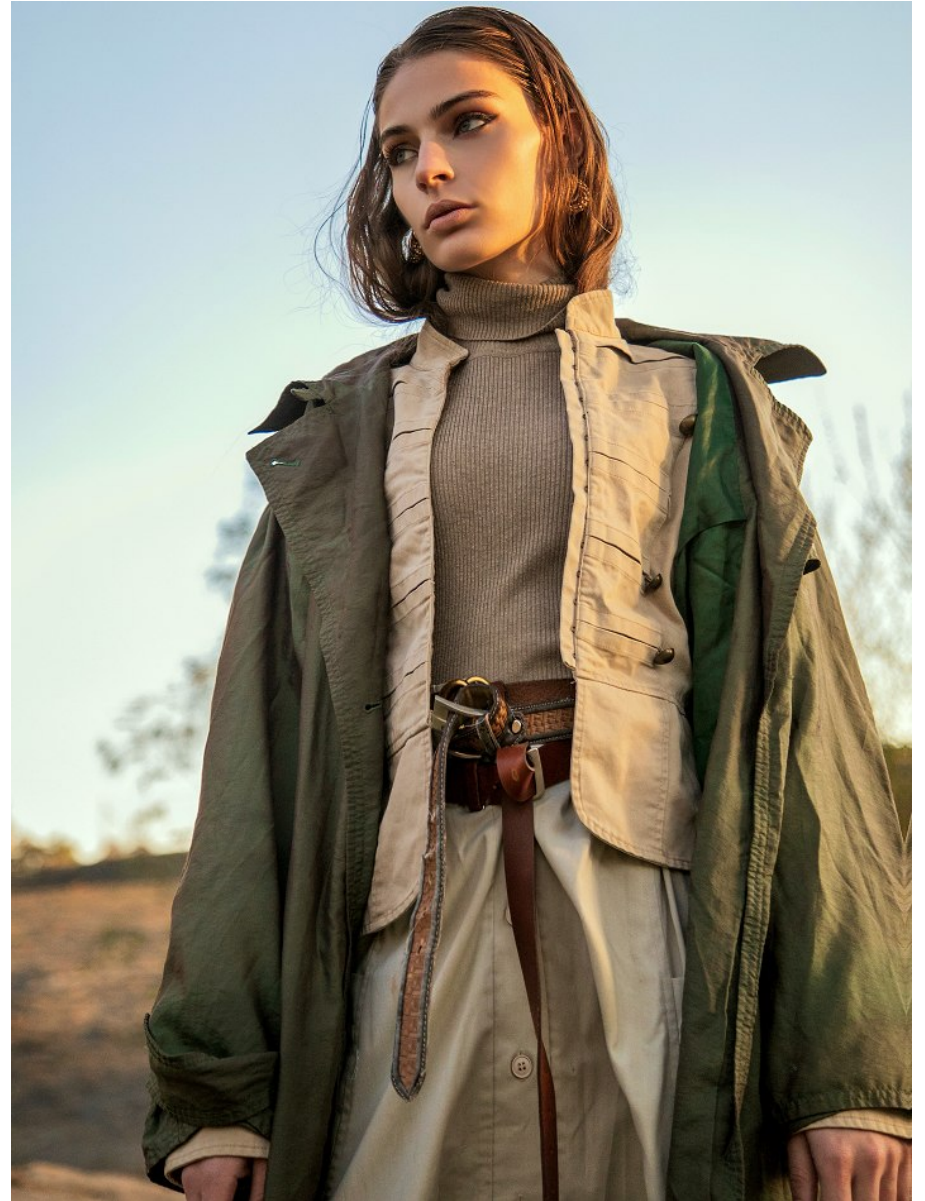

BOSS MODELS

JOHANNESBURG

ZOI KOMNINOS

Height: 168cm Bust: 82cm Waist: 66cm Hips: 88cm Shoe: 6 UK Hair: Light Brown Eyes: Blue

BOSS MODELS

JOHANNESBURG

ZOI KOMNINOS

Height: 168cm Bust: 82cm Waist: 66cm Hips: 88cm Shoe: 6 UK Hair: Light Brown Eyes: Blue