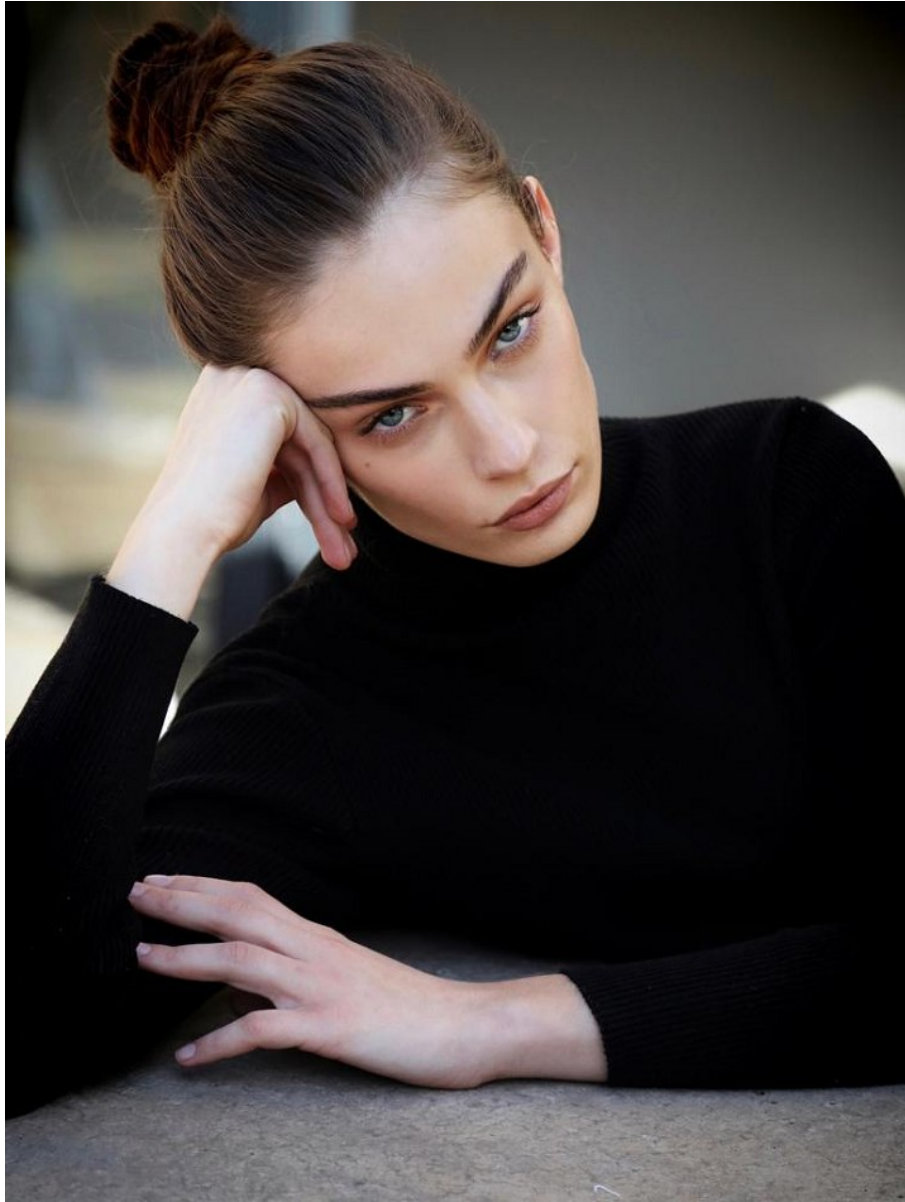

ZOI KOMNINOS

BOSS MODELS

JOHANNESBURG

ZOI KOMNINOS

Height: 168cm Bust: 82cm Waist: 66cm Hips: 88cm Shoe: 6 UK Hair: Light Brown Eyes: Blue