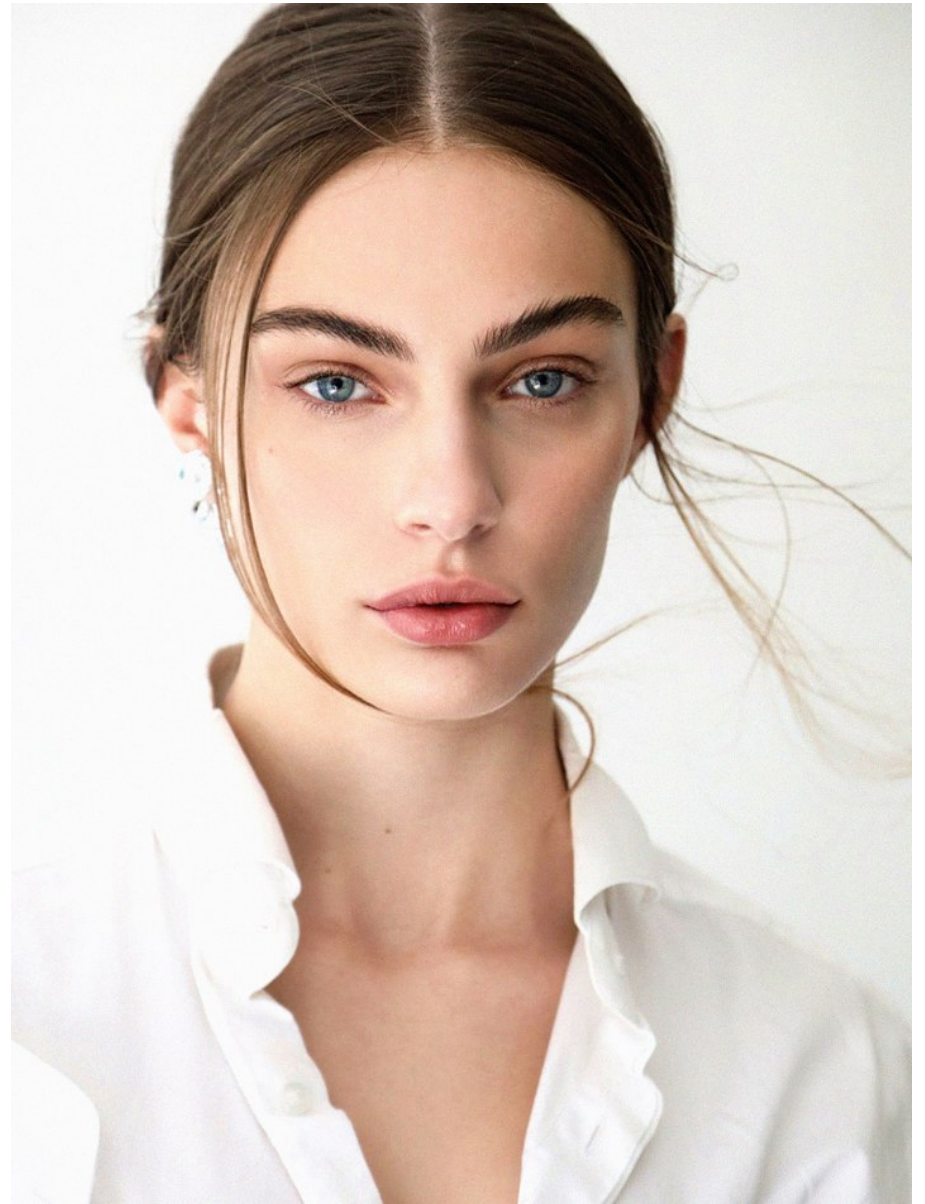

BOSS MODELS

JOHANNESBURG

ZOI KOMNINOS

Height: 168cm Bust: 82cm Waist: 66cm Hips: 88cm Shoe: 6 UK Hair: Light Brown Eyes: Blue

BOSS MODELS

JOHANNESBURG

ZOI KOMNINOS

Height: 168cm Bust: 82cm Waist: 66cm Hips: 88cm Shoe: 6 UK Hair: Light Brown Eyes: Blue