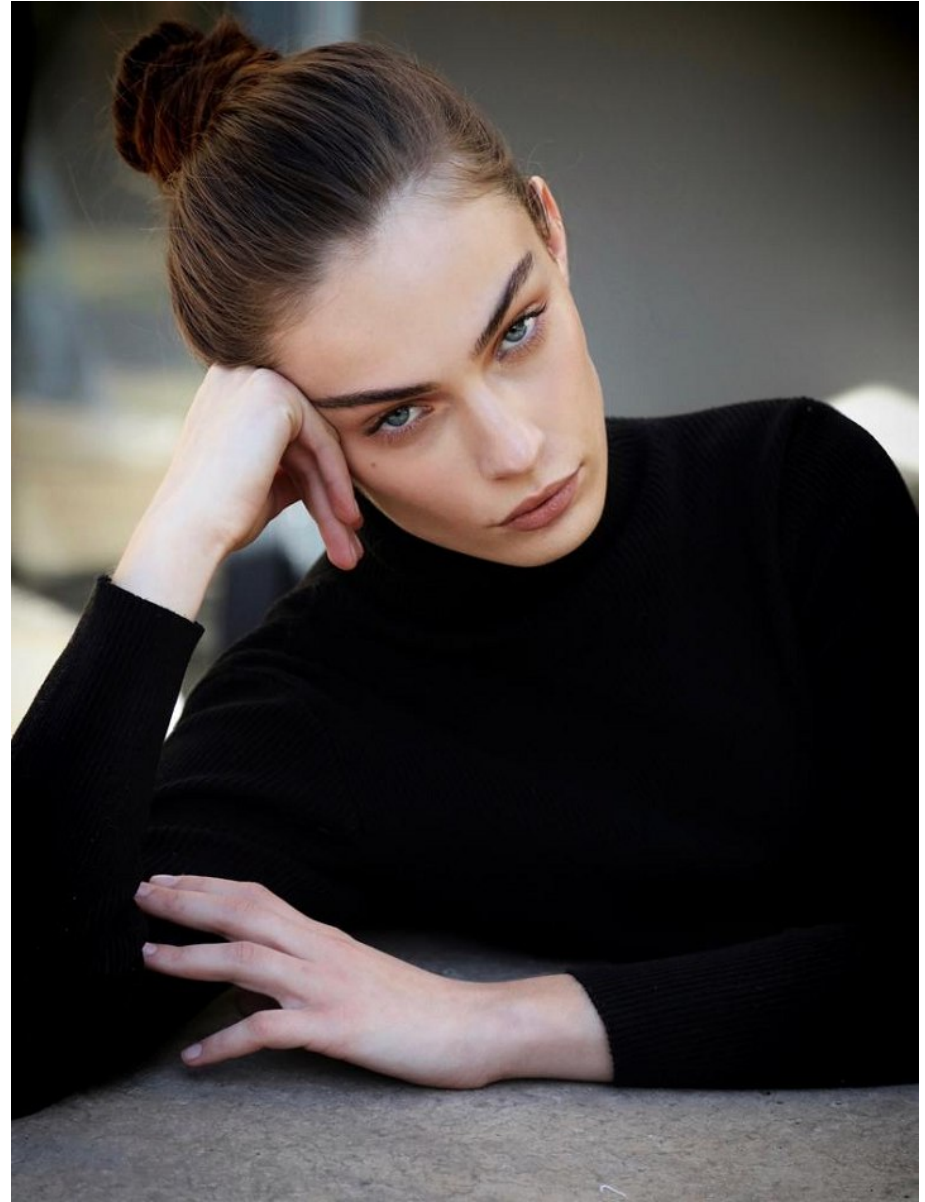

BOSS MODELS

JOHANNESBURG

ZOI KOMNINOS

Height: 168cm Bust: 82cm Waist: 66cm Hips: 88cm Shoe: 6 UK Hair: Light Brown Eyes: Blue