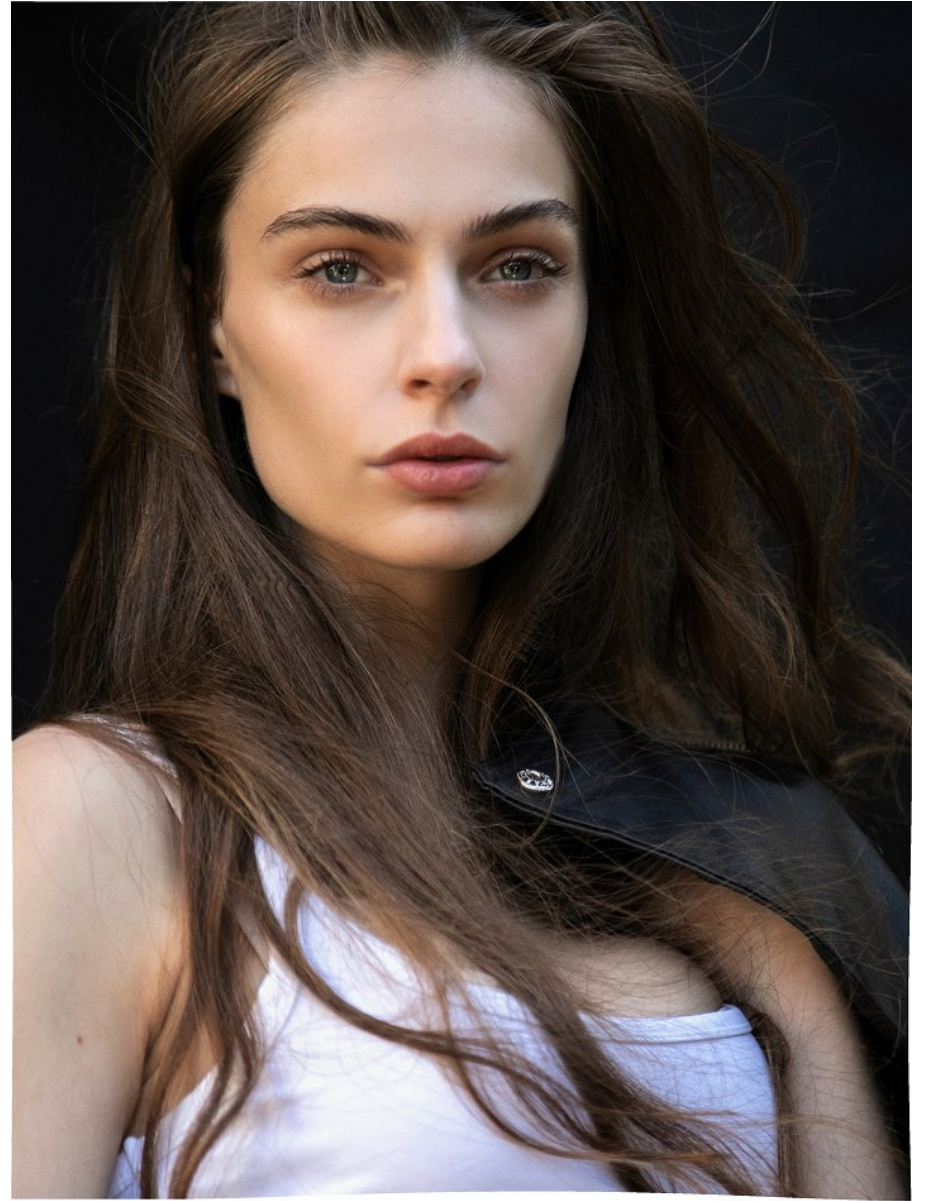

BOSS MODELS

JOHANNESBURG

ZOI KOMNINOS

Height: 168cm Bust: 82cm Waist: 66cm Hips: 88cm Shoe: 6 UK Hair: Light Brown Eyes: Blue