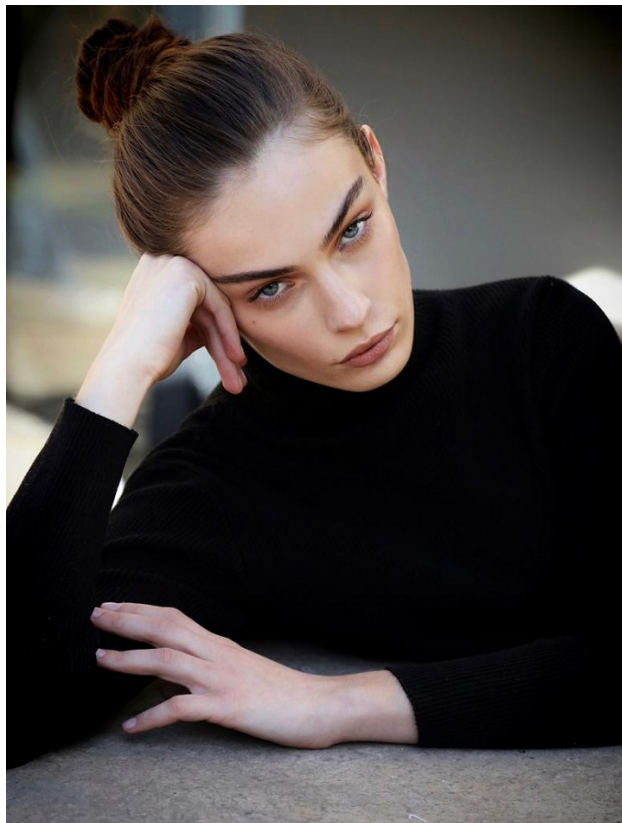

BOSS MODELS

JOHANNESBURG

ZOI KOMNINOS

Height: 168cm Bust: 82cm Waist: 66cm Hips: 88cm Shoe: 6 UK Hair: Light Brown Eyes: Blue