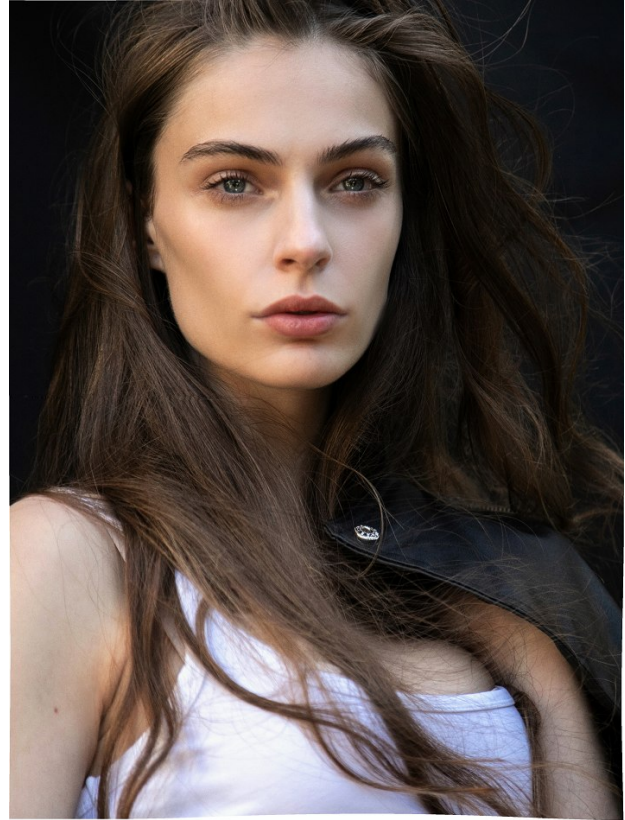

BOSS MODELS

JOHANNESBURG

ZOI KOMNINOS

Height: 168cm Bust: 82cm Waist: 66cm Hips: 88cm Shoe: 6 UK Hair: Light Brown Eyes: Blue