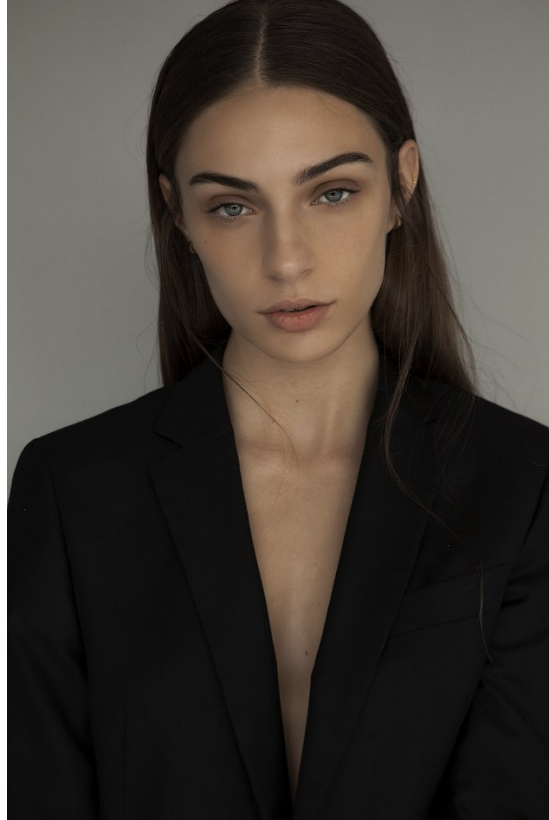

# BOSS MODELS

JOHANNESBURG

ZOI KOMNINOS

Height: 168cm Bust: 82cm Waist: 66cm Hips: 88cm Shoe: 6 UK Hair: Light Brown Eyes: Blue