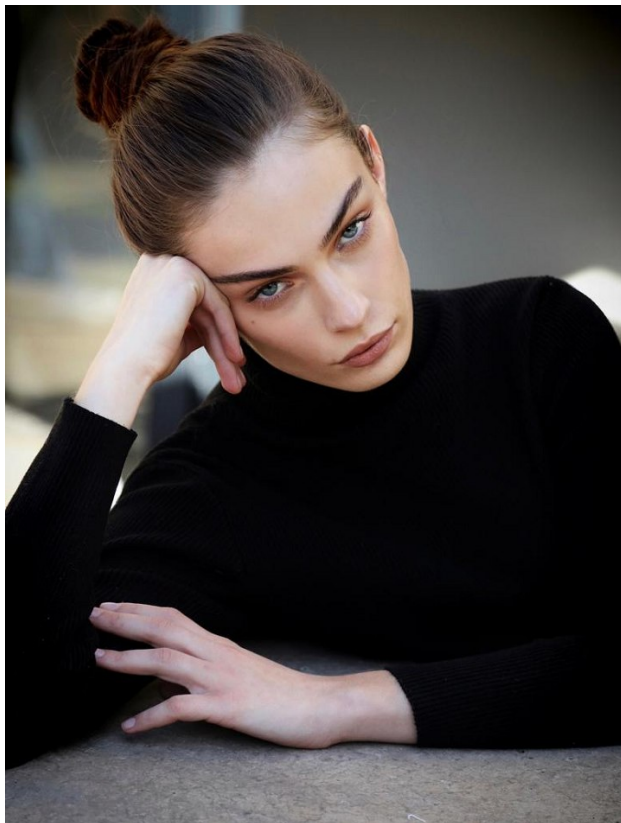

BOSS MODELS

JOHANNESBURG

ZOI KOMNINOS

Height: 168cm Bust: 82cm Waist: 66cm Hips: 88cm Shoe: 6 UK Hair: Light Brown Eyes: Blue