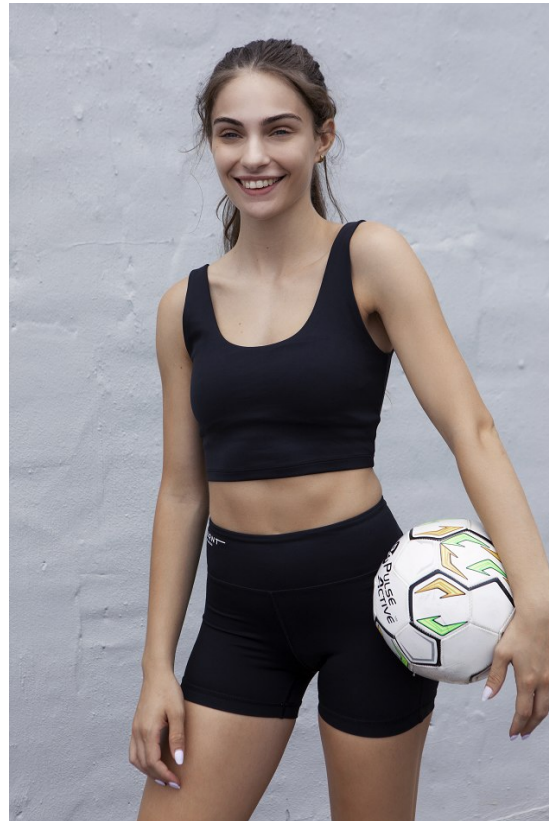

# BOSS MODELS

JOHANNESBURG

ZOI KOMNINOS

Height: 168cm Bust: 82cm Waist: 66cm Hips: 88cm Shoe: 6 UK Hair: Light Brown Eyes: Blue