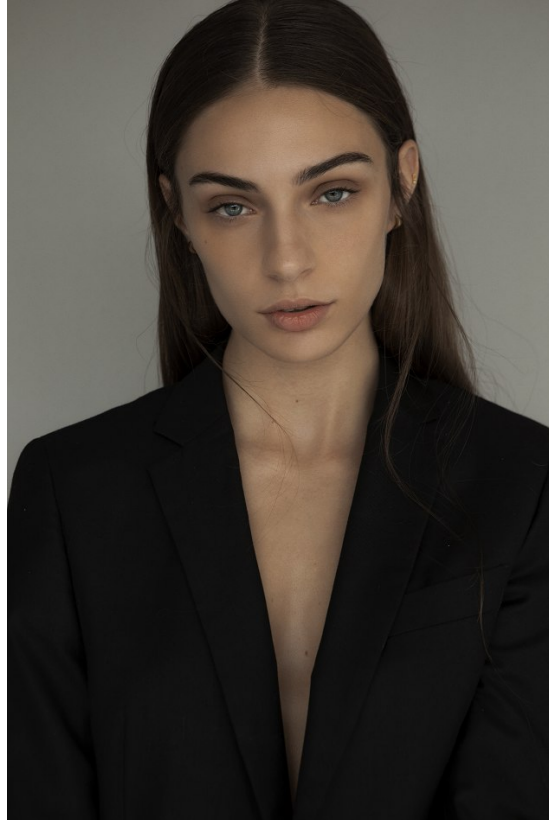

BOSS MODELS

JOHANNESBURG

ZOI KOMNINOS

Height: 168cm Bust: 82cm Waist: 66cm Hips: 88cm Shoe: 6 UK Hair: Light Brown Eyes: Blue

BOSS MODELS

JOHANNESBURG

ZOI KOMNINOS

Height: 168cm Bust: 82cm Waist: 66cm Hips: 88cm Shoe: 6 UK Hair: Light Brown Eyes: Blue