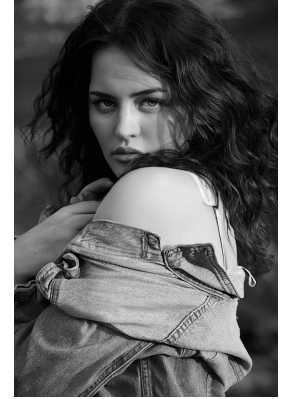

# BOSS MODELS

JOHANNESBURG

## KATHERINE KELLOCK

Height: 173cm Bust: 93cm Waist: 76cm Hips: 100cm Shoe: 7 UK Hair: Brown Eyes: Blue/Green