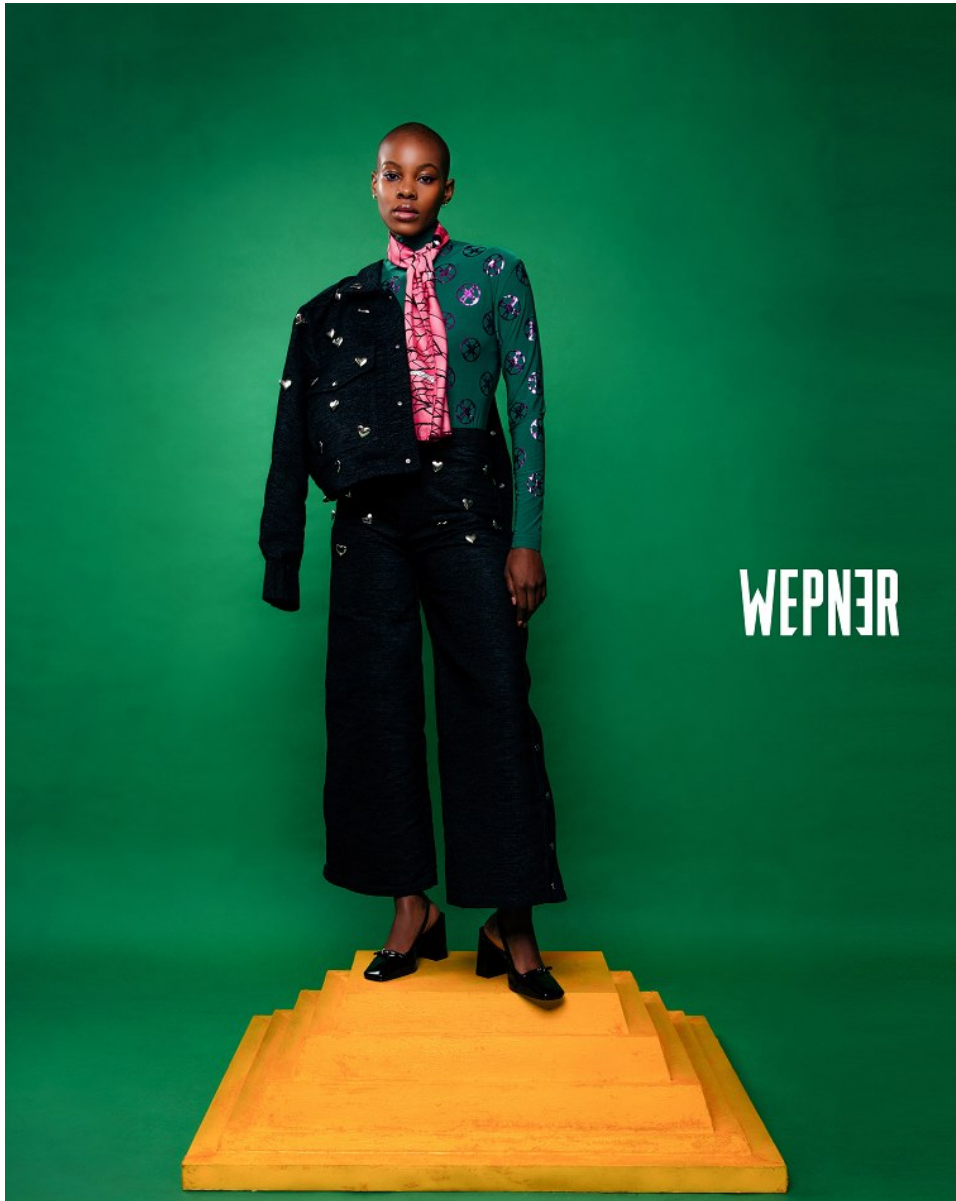

BOSS MODELS

JOHANNESBURG

SINDISWA MASINGA

Height: 175cm Bust: 76cm Waist: 62cm Hips: 96cm Shoe: 6 UK Hair: Black Eyes: Brown