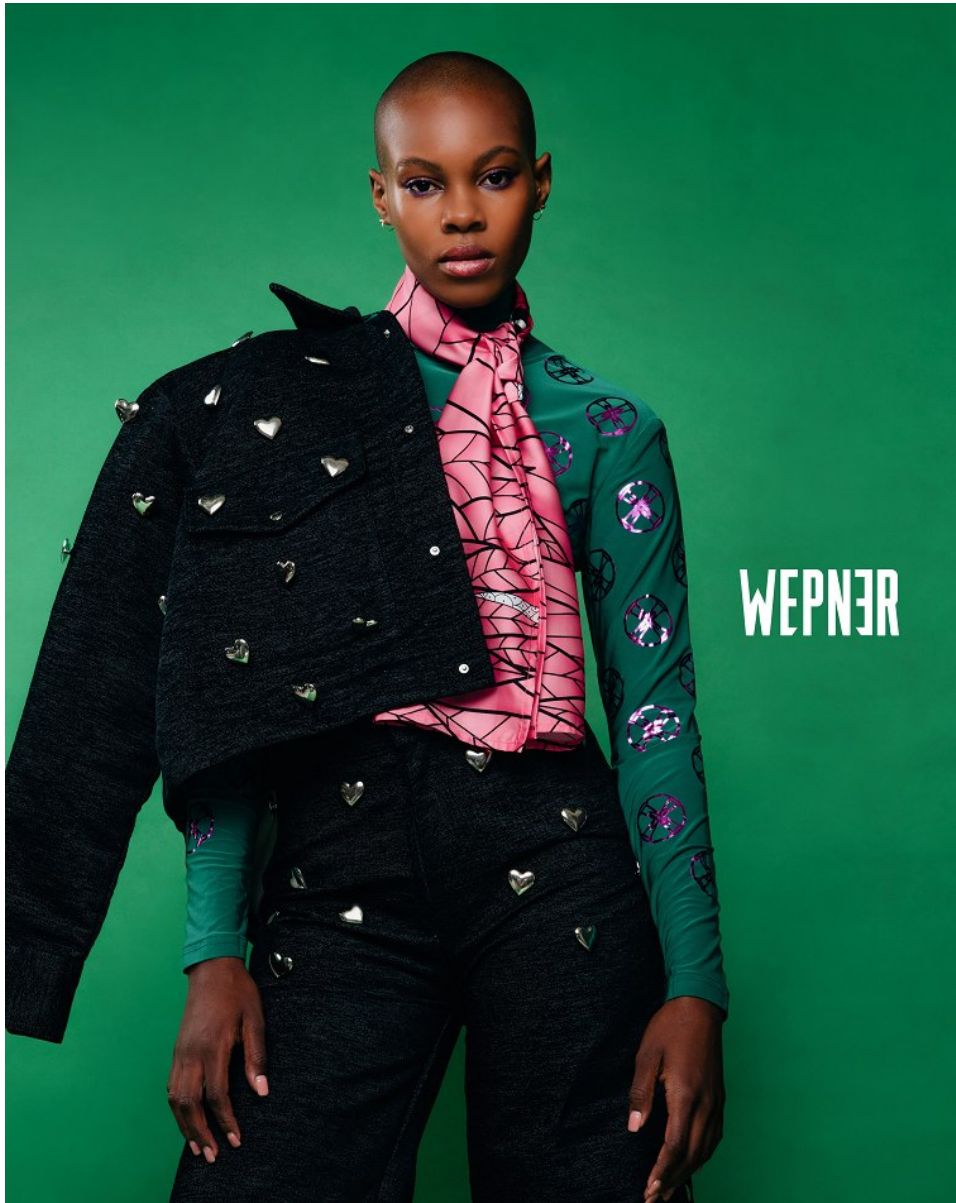

BOSS MODELS

JOHANNESBURG

SINDISWA MASINGA

Height: 175cm Bust: 79cm Waist: 62cm Hips: 96cm Shoe: 6 UK Hair: Black Eyes: Brown

BOSS MODELS

JOHANNESBURG

SINDISWA MASINGA

Height: 175cm Bust: 79cm Waist: 62cm Hips: 96cm Shoe: 6 UK Hair: Black Eyes: Brown