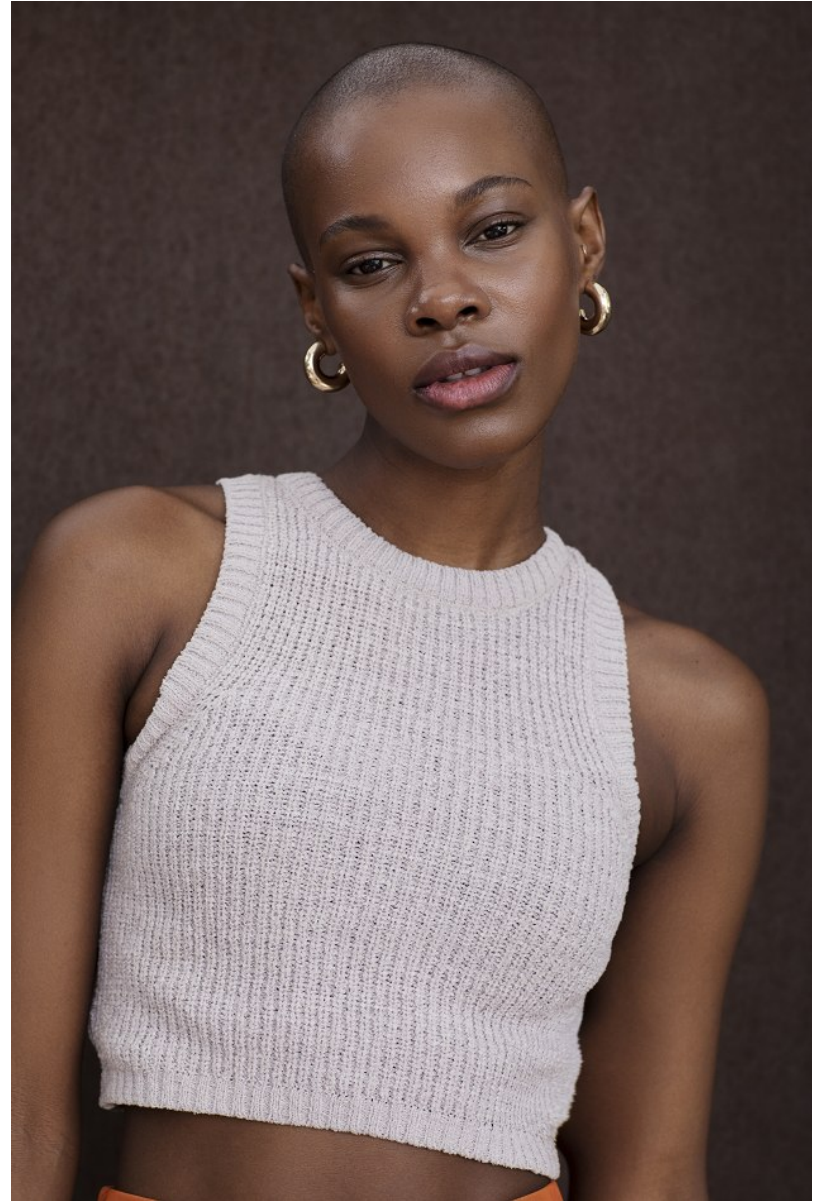

BOSS MODELS

JOHANNESBURG

SINDISWA MASINGA

Height: 175cm Bust: 76cm Waist: 62cm Hips: 96cm Shoe: 6 UK Hair: Black Eyes: Brown

BOSS MODELS

JOHANNESBURG

SINDISWA MASINGA

Height: 175cm Bust: 76cm Waist: 62cm Hips: 96cm Shoe: 6 UK Hair: Black Eyes: Brown