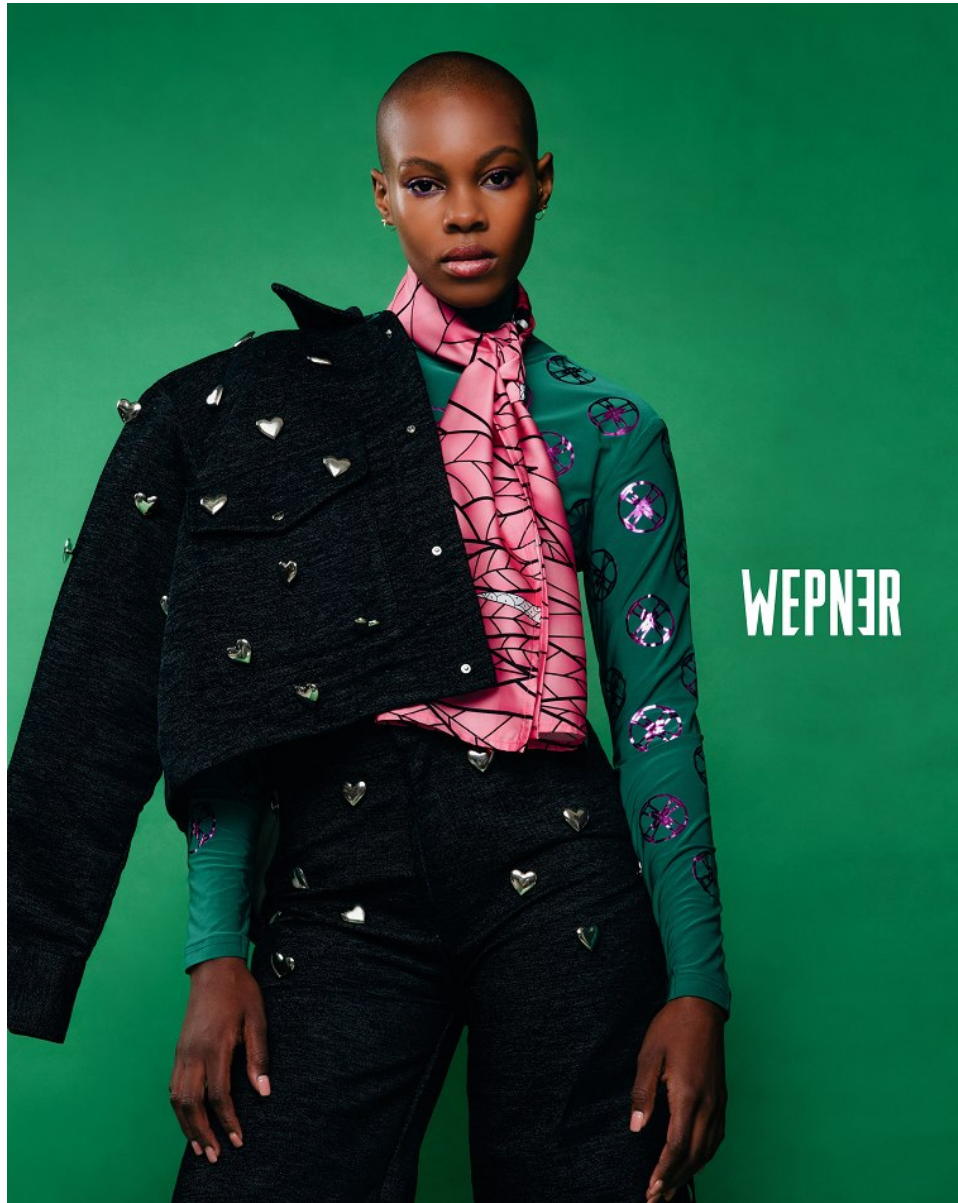

BOSS MODELS

JOHANNESBURG

SINDISWA MASINGA

Height: 175cm Bust: 76cm Waist: 62cm Hips: 96cm Shoe: 6 UK Hair: Black Eyes: Brown