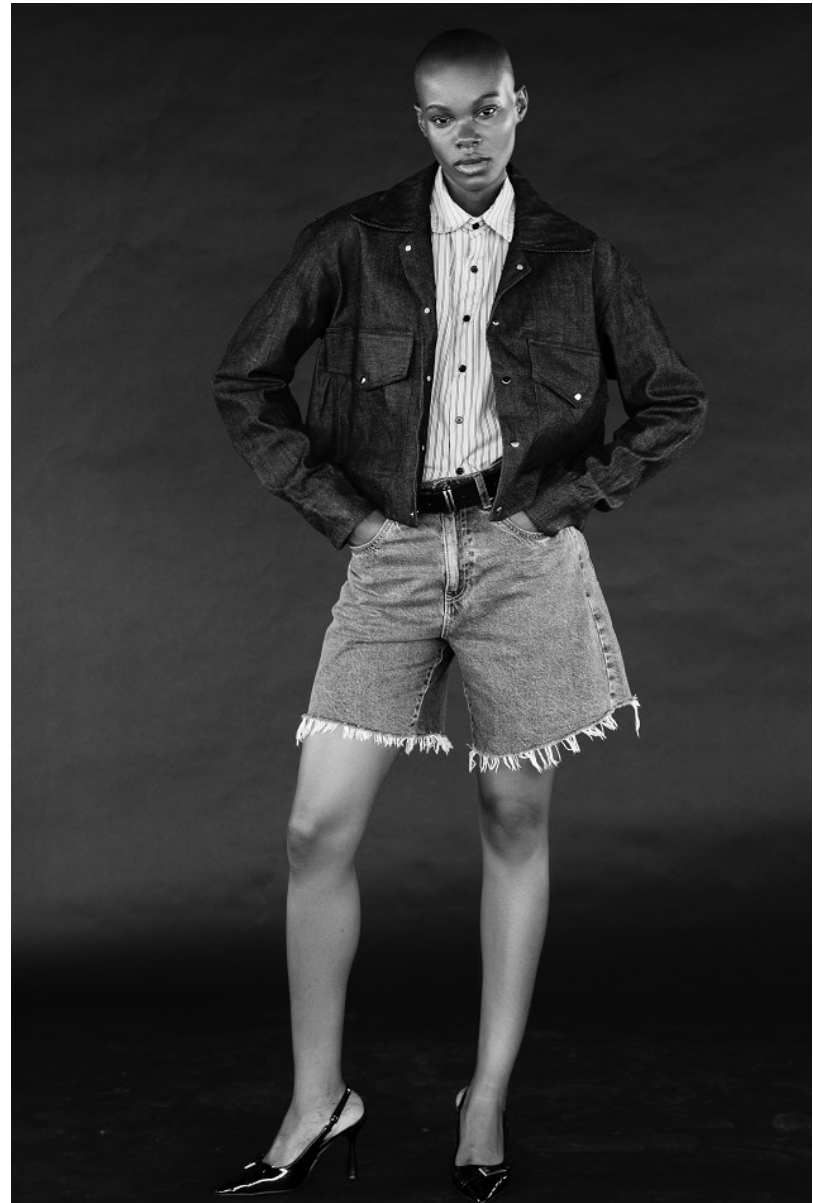

BOSS MODELS

JOHANNESBURG

SINDISWA MASINGA

Height: 175cm Bust: 76cm Waist: 62cm Hips: 96cm Shoe: 6 UK Hair: Black Eyes: Brown

BOSS MODELS

JOHANNESBURG

SINDISWA MASINGA

Height: 175cm Bust: 76cm Waist: 62cm Hips: 96cm Shoe: 6 UK Hair: Black Eyes: Brown