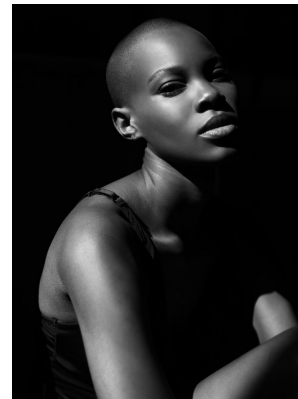

BOSS MODELS

JOHANNESBURG

SINDISWA MASINGA

Height: 175cm Bust: 76cm Waist: 62cm Hips: 96cm Shoe: 6 UK Hair: Black Eyes: Brown

BOSS MODELS

JOHANNESBURG

SINDISWA MASINGA

Height: 175cm Bust: 76cm Waist: 62cm Hips: 96cm Shoe: 6 UK Hair: Black Eyes: Brown