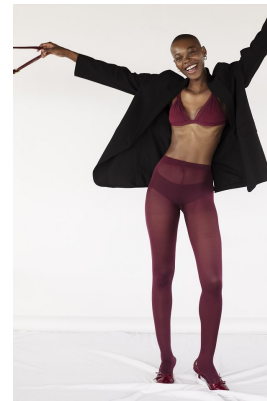

BOSS MODELS

JOHANNESBURG

SINDISWA MASINGA

Height: 175cm Bust: 76cm Waist: 62cm Hips: 96cm Shoe: 6 UK Hair: Black Eyes: Brown

BOSS MODELS

JOHANNESBURG

SINDISWA MASINGA

Height: 175cm Bust: 76cm Waist: 62cm Hips: 96cm Shoe: 6 UK Hair: Black Eyes: Brown