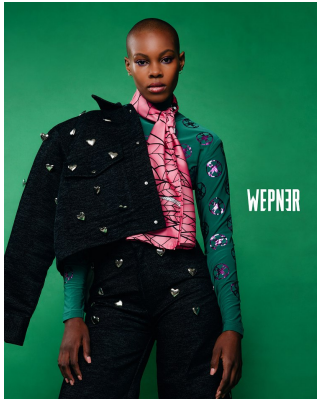

# BOSS MODELS

JOHANNESBURG

SINDISWA MASINGA

Height: 175cm Bust: 79cm Waist: 62cm Hips: 96cm Shoe: 6 UK Hair: Black Eyes: Brown

# BOSS MODELS

JOHANNESBURG