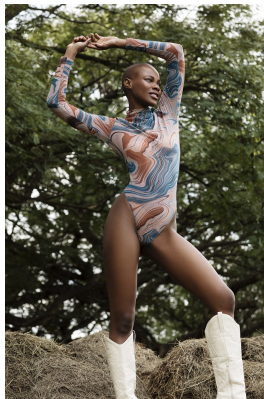

BOSS MODELS

JOHANNESBURG

SINDISWA MASINGA

Height: 175cm Bust: 76cm Waist: 62cm Hips: 96cm Shoe: 6 UK Hair: Black Eyes: Brown

BOSS MODELS

JOHANNESBURG

SINDISWA MASINGA

Height: 175cm Bust: 76cm Waist: 62cm Hips: 96cm Shoe: 6 UK Hair: Black Eyes: Brown