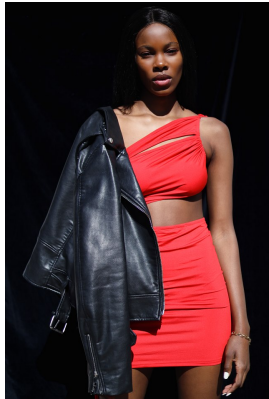

BOSS MODELS

JOHANNESBURG

SINDISWA MASINGA

Height: 175cm Bust: 76cm Waist: 62cm Hips: 96cm Shoe: 6 UK Hair: Black Eyes: Brown

BOSS MODELS

JOHANNESBURG

SINDISWA MASINGA

Height: 175cm Bust: 76cm Waist: 62cm Hips: 96cm Shoe: 6 UK Hair: Black Eyes: Brown