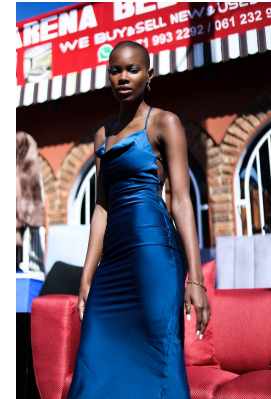

BOSS MODELS

JOHANNESBURG

SINDISWA MASINGA

Height: 175cm Bust: 76cm Waist: 62cm Hips: 96cm Shoe: 6 UK Hair: Black Eyes: Brown

BOSS MODELS

JOHANNESBURG

SINDISWA MASINGA

Height: 175cm Bust: 76cm Waist: 62cm Hips: 96cm Shoe: 6 UK Hair: Black Eyes: Brown