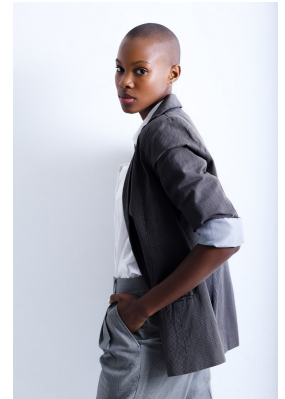

BOSS MODELS

JOHANNESBURG

SINDISWA MASINGA

Height: 175cm Bust: 76cm Waist: 62cm Hips: 96cm Shoe: 6 UK Hair: Black Eyes: Brown

BOSS MODELS

JOHANNESBURG

SINDISWA MASINGA

Height: 175cm Bust: 76cm Waist: 62cm Hips: 96cm Shoe: 6 UK Hair: Black Eyes: Brown