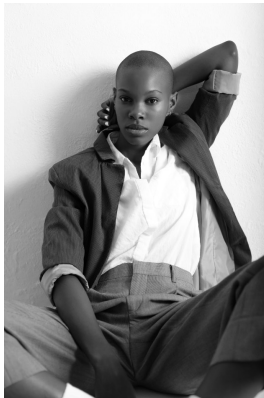

BOSS MODELS

JOHANNESBURG

SINDISWA MASINGA

Height: 175cm Bust: 76cm Waist: 62cm Hips: 96cm Shoe: 6 UK Hair: Black Eyes: Brown

BOSS MODELS

JOHANNESBURG

SINDISWA MASINGA

Height: 175cm Bust: 76cm Waist: 62cm Hips: 96cm Shoe: 6 UK Hair: Black Eyes: Brown