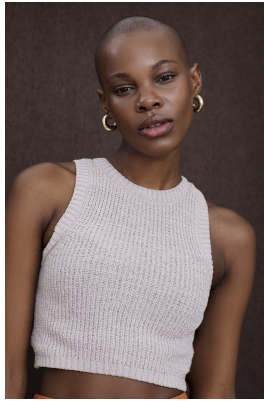

BOSS MODELS

JOHANNESBURG

SINDISWA MASINGA

Height: 175cm Bust: 76cm Waist: 62cm Hips: 96cm Shoe: 6 UK Hair: Black Eyes: Brown

BOSS MODELS

JOHANNESBURG

SINDISWA MASINGA

Height: 175cm Bust: 76cm Waist: 62cm Hips: 96cm Shoe: 6 UK Hair: Black Eyes: Brown