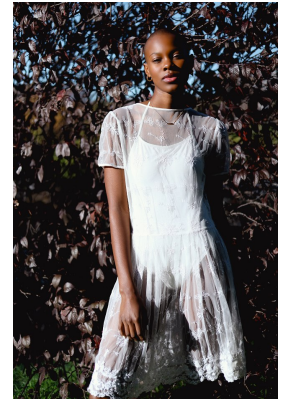

# BOSS MODELS

JOHANNESBURG

SINDISWA MASINGA

Height: 175cm Bust: 79cm Waist: 62cm Hips: 96cm Shoe: 6 UK Hair: Black Eyes: Brown

## SINDISWA MASINGA

Height: 175cm Bust: 79cm Waist: 62cm Hips: 96cm Shoe: 6 UK Hair: Black Eyes: Brown