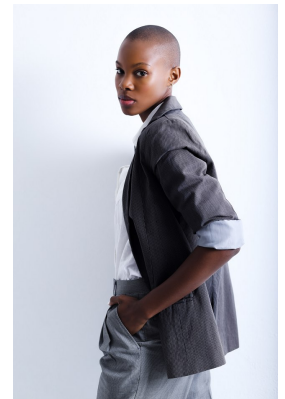

BOSS MODELS

JOHANNESBURG

SINDISWA MASINGA

Height: 175cm Bust: 79cm Waist: 62cm Hips: 96cm Shoe: 6 UK Hair: Black Eyes: Brown

BOSS MODELS

JOHANNESBURG

SINDISWA MASINGA

Height: 175cm Bust: 79cm Waist: 62cm Hips: 96cm Shoe: 6 UK Hair: Black Eyes: Brown