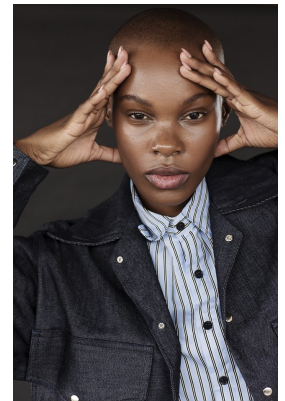

BOSS MODELS

JOHANNESBURG

SINDISWA MASINGA

Height: 175cm Bust: 76cm Waist: 62cm Hips: 96cm Shoe: 6 UK Hair: Black Eyes: Brown

BOSS MODELS

JOHANNESBURG

SINDISWA MASINGA

Height: 175cm Bust: 76cm Waist: 62cm Hips: 96cm Shoe: 6 UK Hair: Black Eyes: Brown