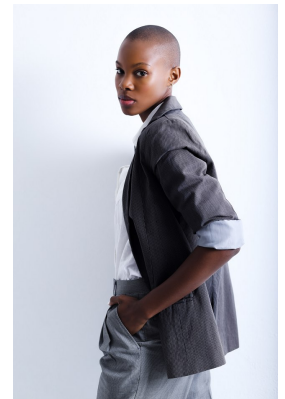

BOSS MODELS

JOHANNESBURG

SINDISWA MASINGA

Height: 175cm Bust: 76cm Waist: 62cm Hips: 96cm Shoe: 6 UK Hair: Black Eyes: Brown

BOSS MODELS

JOHANNESBURG

SINDISWA MASINGA

Height: 175cm Bust: 76cm Waist: 62cm Hips: 96cm Shoe: 6 UK Hair: Black Eyes: Brown