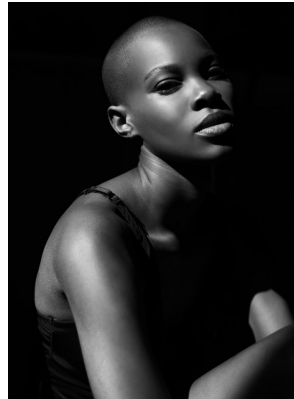

BOSS MODELS

JOHANNESBURG

SINDISWA MASINGA

Height: 175cm Bust: 79cm Waist: 62cm Hips: 96cm Shoe: 6 UK Hair: Black Eyes: Brown

BOSS MODELS

JOHANNESBURG

SINDISWA MASINGA

Height: 175cm Bust: 79cm Waist: 62cm Hips: 96cm Shoe: 6 UK Hair: Black Eyes: Brown