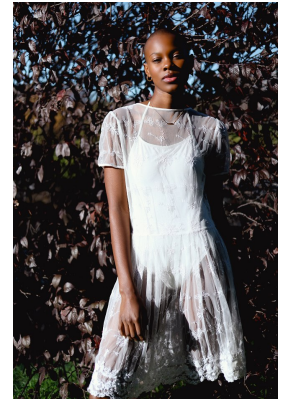

BOSS MODELS

JOHANNESBURG

SINDISWA MASINGA

Height: 175cm Bust: 76cm Waist: 62cm Hips: 96cm Shoe: 6 UK Hair: Black Eyes: Brown

BOSS MODELS

JOHANNESBURG

SINDISWA MASINGA

Height: 175cm Bust: 76cm Waist: 62cm Hips: 96cm Shoe: 6 UK Hair: Black Eyes: Brown