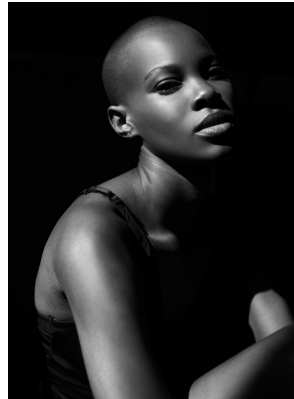

# BOSS MODELS

JOHANNESBURG

SINDISWA MASINGA

Height: 175cm Bust: 79cm Waist: 62cm Hips: 96cm Shoe: 6 UK Hair: Black Eyes: Brown

# BOSS MODELS

JOHANNESBURG

## SINDISWA MASINGA

Height: 175cm Bust: 79cm Waist: 62cm Hips: 96cm Shoe: 6 UK Hair: Black Eyes: Brown