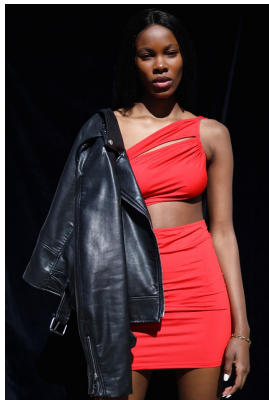

BOSS MODELS

JOHANNESBURG

SINDISWA MASINGA

Height: 175cm Bust: 79cm Waist: 62cm Hips: 96cm Shoe: 6 UK Hair: Black Eyes: Brown