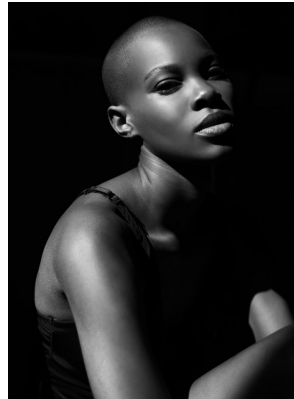

BOSS MODELS

JOHANNESBURG

SINDISWA MASINGA

Height: 175cm Bust: 76cm Waist: 62cm Hips: 96cm Shoe: 6 UK Hair: Black Eyes: Brown

BOSS MODELS

JOHANNESBURG

SINDISWA MASINGA

Height: 175cm Bust: 76cm Waist: 62cm Hips: 96cm Shoe: 6 UK Hair: Black Eyes: Brown