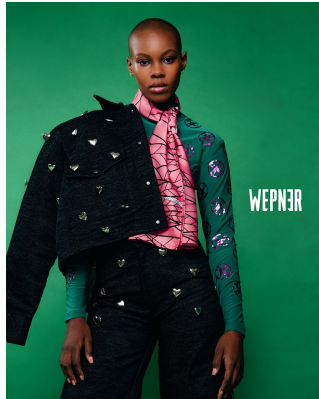

BOSS MODELS

JOHANNESBURG

SINDISWA MASINGA

Height: 175cm Bust: 79cm Waist: 62cm Hips: 96cm Shoe: 6 UK Hair: Black Eyes: Brown

BOSS MODELS

JOHANNESBURG

SINDISWA MASINGA

Height: 175cm Bust: 79cm Waist: 62cm Hips: 96cm Shoe: 6 UK Hair: Black Eyes: Brown