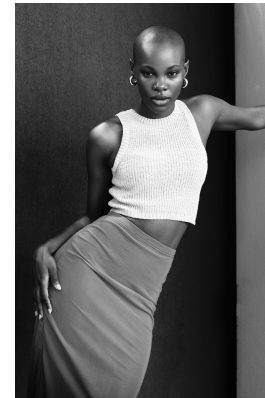

BOSS MODELS

JOHANNESBURG

SINDISWA MASINGA

Height: 175cm Bust: 76cm Waist: 62cm Hips: 96cm Shoe: 6 UK Hair: Black Eyes: Brown

BOSS MODELS

JOHANNESBURG

SINDISWA MASINGA

Height: 175cm Bust: 76cm Waist: 62cm Hips: 96cm Shoe: 6 UK Hair: Black Eyes: Brown