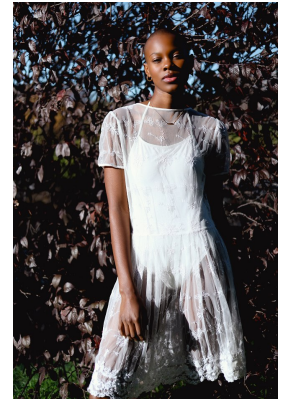

BOSS MODELS

JOHANNESBURG

SINDISWA MASINGA

Height: 175cm Bust: 79cm Waist: 62cm Hips: 96cm Shoe: 6 UK Hair: Black Eyes: Brown

BOSS MODELS

JOHANNESBURG

SINDISWA MASINGA

Height: 175cm Bust: 79cm Waist: 62cm Hips: 96cm Shoe: 6 UK Hair: Black Eyes: Brown