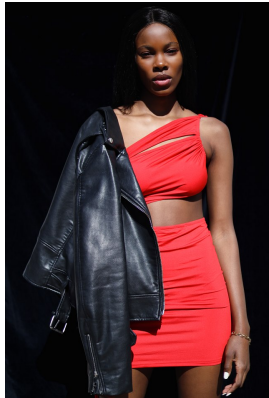

BOSS MODELS

JOHANNESBURG

SINDISWA MASINGA

Height: 175cm Bust: 79cm Waist: 62cm Hips: 96cm Shoe: 6 UK Hair: Black Eyes: Brown

BOSS MODELS

JOHANNESBURG

SINDISWA MASINGA

Height: 175cm Bust: 79cm Waist: 62cm Hips: 96cm Shoe: 6 UK Hair: Black Eyes: Brown