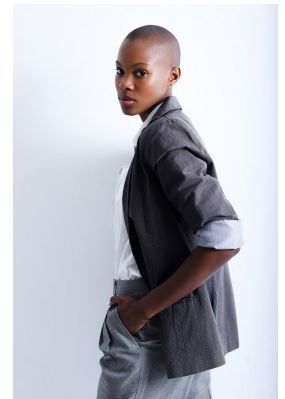

# BOSS MODELS

JOHANNESBURG

SINDISWA MASINGA

Height: 175cm Bust: 79cm Waist: 62cm Hips: 96cm Shoe: 6 UK Hair: Black Eyes: Brown

# BOSS MODELS

JOHANNESBURG