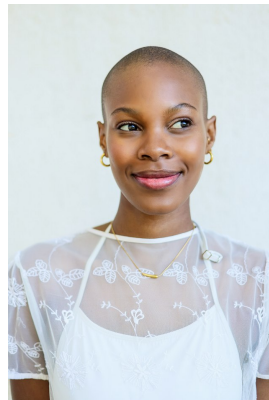

# BOSS MODELS

JOHANNESBURG

SINDISWA MASINGA

Height: 175cm Bust: 79cm Waist: 62cm Hips: 96cm Shoe: 6 UK Hair: Black Eyes: Brown

# BOSS MODELS

JOHANNESBURG

## SINDISWA MASINGA

Height: 175cm Bust: 79cm Waist: 62cm Hips: 96cm Shoe: 6 UK Hair: Black Eyes: Brown