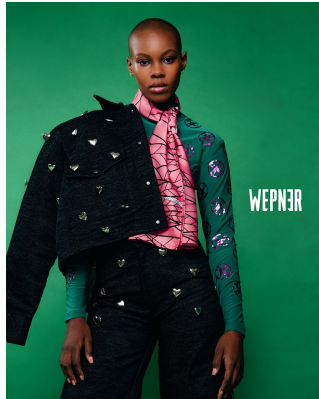

BOSS MODELS

JOHANNESBURG

SINDISWA MASINGA

Height: 175cm Bust: 76cm Waist: 62cm Hips: 96cm Shoe: 6 UK Hair: Black Eyes: Brown

BOSS MODELS

JOHANNESBURG

SINDISWA MASINGA

Height: 175cm Bust: 76cm Waist: 62cm Hips: 96cm Shoe: 6 UK Hair: Black Eyes: Brown