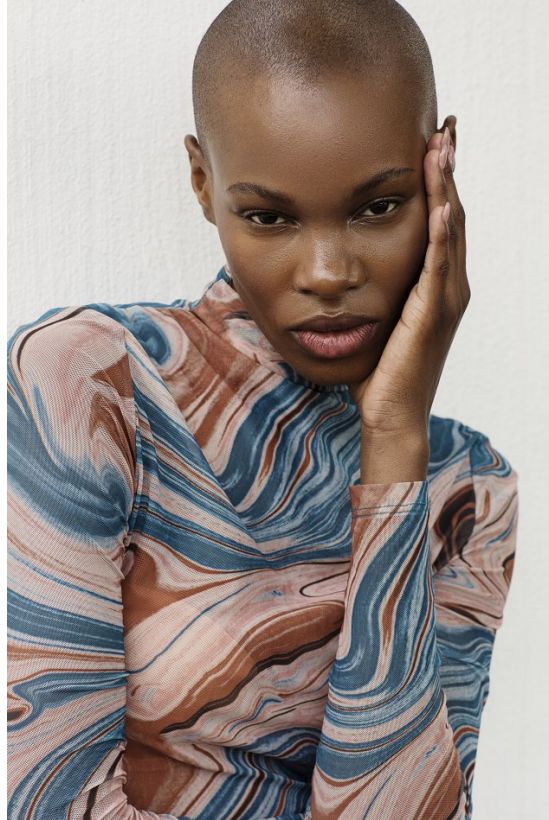

BOSS MODELS

JOHANNESBURG

SINDISWA MASINGA

Height: 175cm Bust: 76cm Waist: 62cm Hips: 96cm Shoe: 6 UK Hair: Black Eyes: Brown

BOSS MODELS

JOHANNESBURG

SINDISWA MASINGA

Height: 175cm Bust: 76cm Waist: 62cm Hips: 96cm Shoe: 6 UK Hair: Black Eyes: Brown