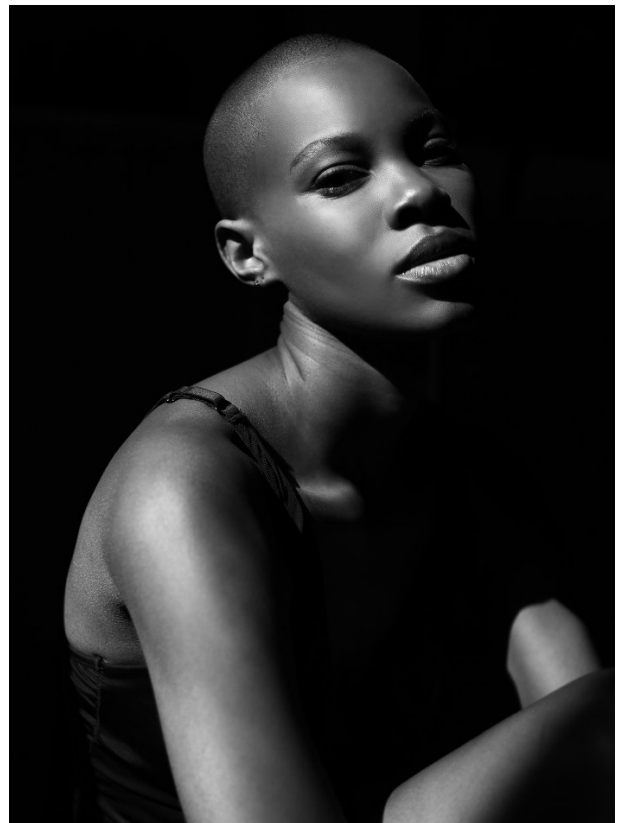

# BOSS MODELS

JOHANNESBURG

## SINDISWA MASINGA

Height: 175cm Bust: 79cm Waist: 62cm Hips: 96cm Shoe: 6 UK Hair: Black Eyes: Brown

# BOSS MODELS

JOHANNESBURG

SINDISWA MASINGA

Height: 175cm Bust: 79cm Waist: 62cm Hips: 96cm Shoe: 6 UK Hair: Black Eyes: Brown