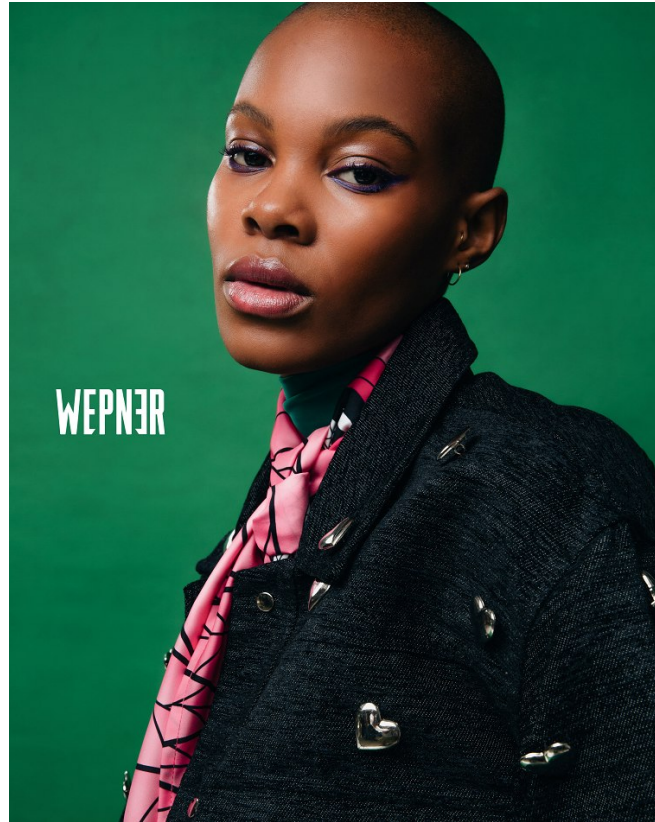

BOSS MODELS

JOHANNESBURG

SINDISWA MASINGA

Height: 175cm Bust: 76cm Waist: 62cm Hips: 96cm Shoe: 6 UK Hair: Black Eyes: Brown

BOSS MODELS

JOHANNESBURG

SINDISWA MASINGA

Height: 175cm Bust: 76cm Waist: 62cm Hips: 96cm Shoe: 6 UK Hair: Black Eyes: Brown