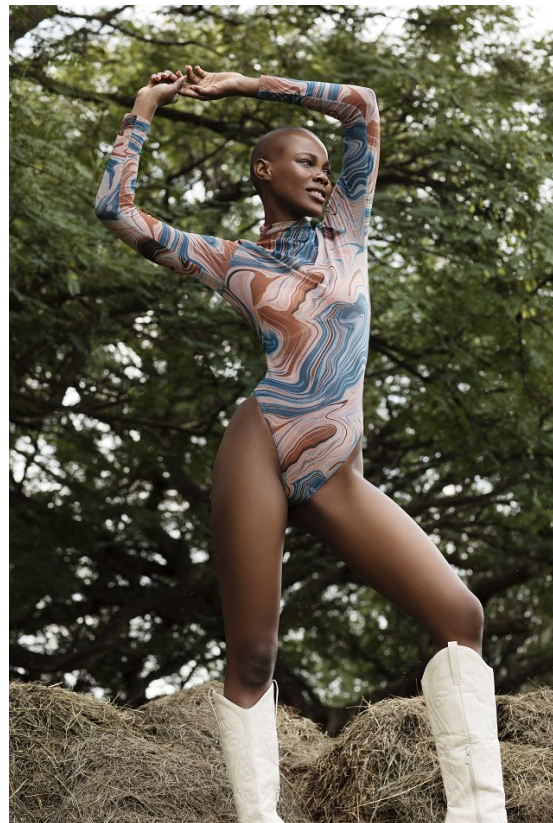

BOSS MODELS

JOHANNESBURG

SINDISWA MASINGA

Height: 175cm Bust: 76cm Waist: 62cm Hips: 96cm Shoe: 6 UK Hair: Black Eyes: Brown

BOSS MODELS

JOHANNESBURG

SINDISWA MASINGA

Height: 175cm Bust: 76cm Waist: 62cm Hips: 96cm Shoe: 6 UK Hair: Black Eyes: Brown