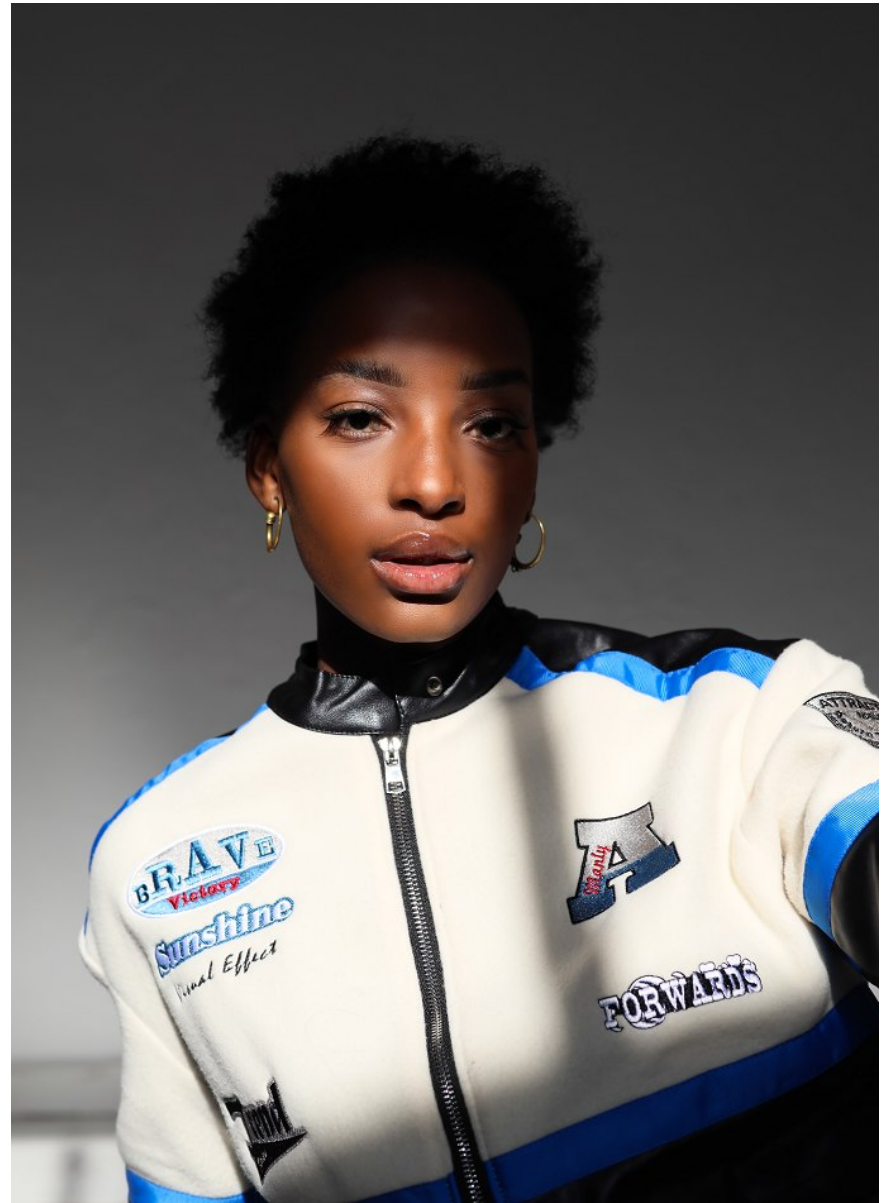

BOSS MODELS

JOHANNESBURG

TSHEPANG TAU

Height: 177cm Bust: 81cm Waist: 61cm Hips: 94cm Shoe: 6 UK Hair: Black Eyes: Brown