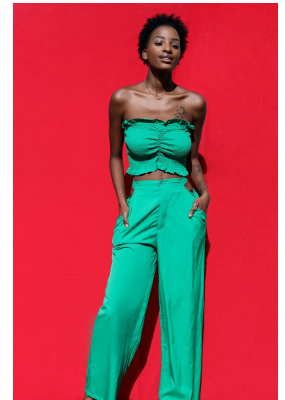

BOSS MODELS

JOHANNESBURG

TSHEPANG TAU

Height: 177cm Bust: 81cm Waist: 61cm Hips: 94cm Shoe: 6 UK Hair: Black Eyes: Brown

BOSS MODELS

JOHANNESBURG

TSHEPANG TAU

Height: 177cm Bust: 81cm Waist: 61cm Hips: 94cm Shoe: 6 UK Hair: Black Eyes: Brown