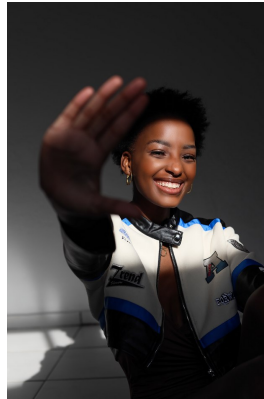

BOSS MODELS

JOHANNESBURG

TSHEPANG TAU

Height: 177cm Bust: 81cm Waist: 61cm Hips: 94cm Shoe: 6 UK Hair: Black Eyes: Brown

BOSS MODELS

JOHANNESBURG

TSHEPANG TAU

Height: 177cm Bust: 81cm Waist: 61cm Hips: 94cm Shoe: 6 UK Hair: Black Eyes: Brown