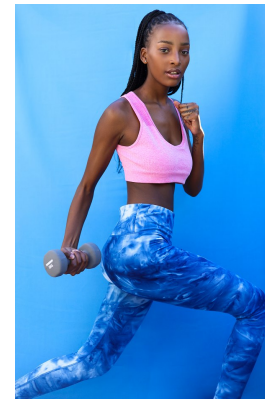

BOSS MODELS

JOHANNESBURG

TSHEPANG TAU

Height: 177cm Bust: 81cm Waist: 61cm Hips: 94cm Shoe: 6 UK Hair: Black Eyes: Brown

BOSS MODELS

JOHANNESBURG

TSHEPANG TAU

Height: 177cm Bust: 81cm Waist: 61cm Hips: 94cm Shoe: 6 UK Hair: Black Eyes: Brown