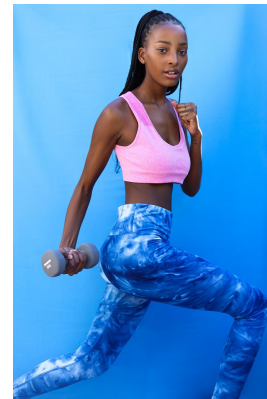

BOSS MODELS

JOHANNESBURG

TSHEPANG TAU

Height: 177cm Bust: 81cm Waist: 61cm Hips: 94cm Shoe: 6 UK Hair: Black Eyes: Brown

BOSS MODELS

JOHANNESBURG

TSHEPANG TAU

Height: 177cm Bust: 81cm Waist: 61cm Hips: 94cm Shoe: 6 UK Hair: Black Eyes: Brown