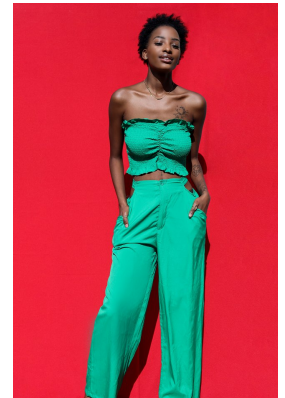

BOSS MODELS

JOHANNESBURG

TSHEPANG TAU

Height: 177cm Bust: 81cm Waist: 61cm Hips: 94cm Shoe: 6 UK Hair: Black Eyes: Brown

BOSS MODELS

JOHANNESBURG

TSHEPANG TAU

Height: 177cm Bust: 81cm Waist: 61cm Hips: 94cm Shoe: 6 UK Hair: Black Eyes: Brown