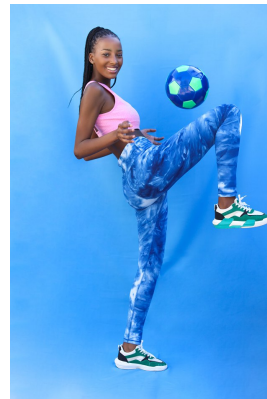

BOSS MODELS

JOHANNESBURG

TSHEPANG TAU

Height: 177cm Bust: 81cm Waist: 61cm Hips: 94cm Shoe: 6 UK Hair: Black Eyes: Brown

BOSS MODELS

JOHANNESBURG

TSHEPANG TAU

Height: 177cm Bust: 81cm Waist: 61cm Hips: 94cm Shoe: 6 UK Hair: Black Eyes: Brown