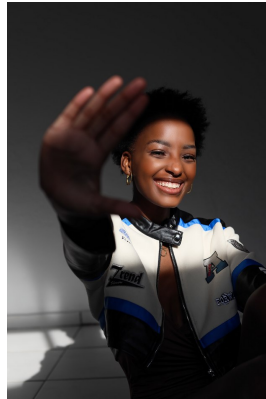

BOSS MODELS

JOHANNESBURG

TSHEPANG TAU

Height: 177cm Bust: 81cm Waist: 61cm Hips: 94cm Shoe: 6 UK Hair: Black Eyes: Brown

BOSS MODELS

JOHANNESBURG

TSHEPANG TAU

Height: 177cm Bust: 81cm Waist: 61cm Hips: 94cm Shoe: 6 UK Hair: Black Eyes: Brown