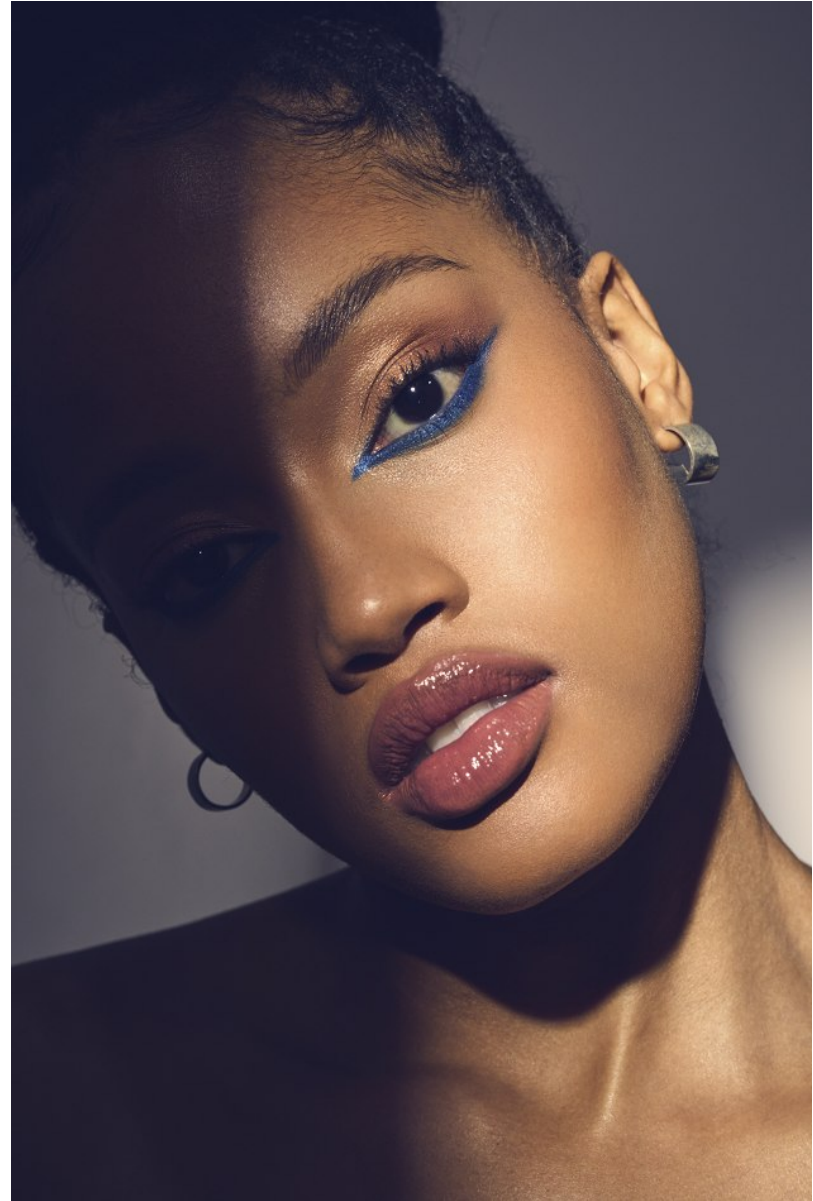

BOSS MODELS

JOHANNESBURG

BK MAKUSE

Height: 174cm Bust: 94cm Waist: 74cm Hips: 117cm Shoe: 7 UK Hair: Black Eyes: Brown

BOSS MODELS

JOHANNESBURG

BK MAKUSE

Height: 174cm Bust: 94cm Waist: 74cm Hips: 117cm Shoe: 7 UK Hair: Black Eyes: Brown