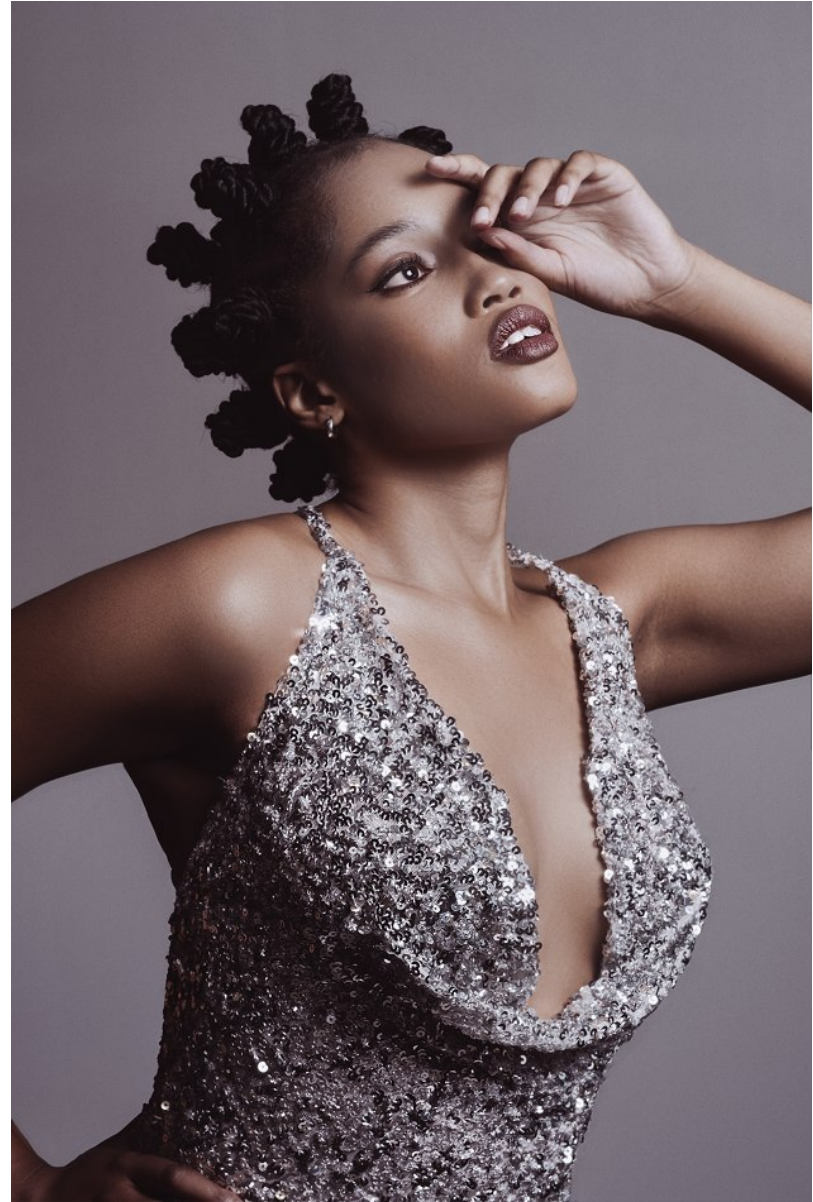

BOSS MODELS

JOHANNESBURG

BK MAKUSE

Height: 174cm Bust: 94cm Waist: 74cm Hips: 117cm Shoe: 7 UK Hair: Black Eyes: Brown