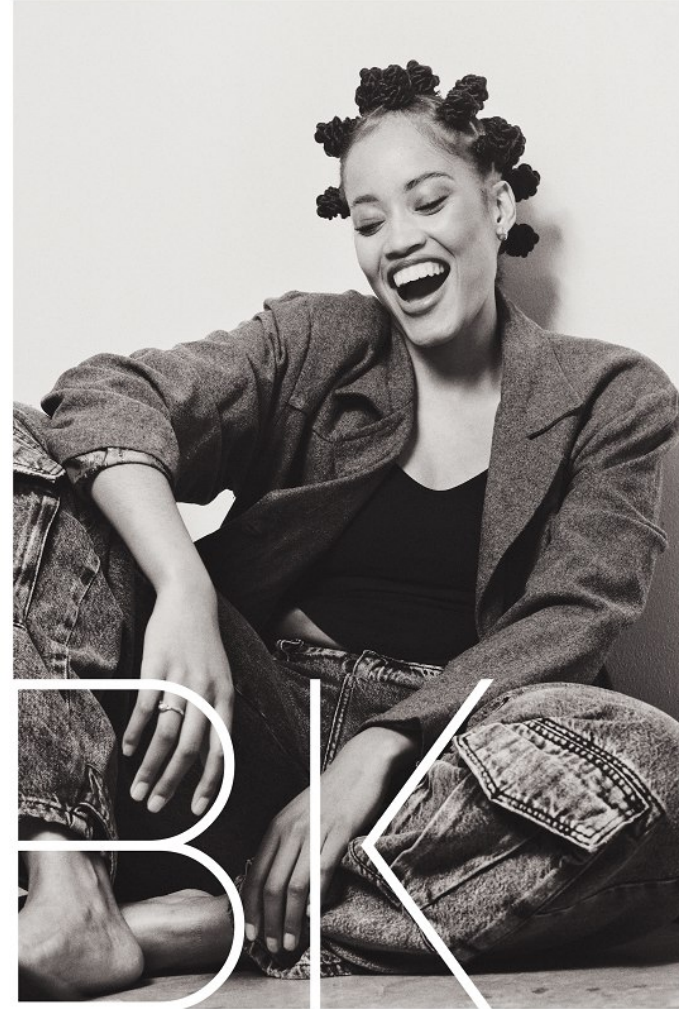

BOSS MODELS

JOHANNESBURG

BK MAKUSE

Height: 174cm Bust: 94cm Waist: 74cm Hips: 117cm Shoe: 7 UK Hair: Black Eyes: Brown