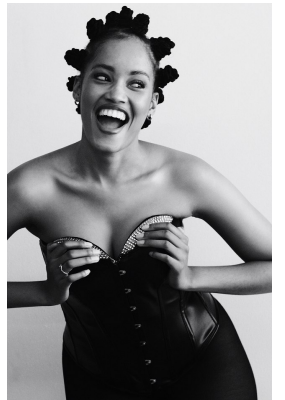

BOSS MODELS

JOHANNESBURG

I'M
THAT
GIRL

BK MAKUSE

Height: 174cm Bust: 94cm Waist: 74cm Hips: 117cm Shoe: 7 UK Hair: Black Eyes: Brown

BOSS MODELS

JOHANNESBURG

BK MAKUSE

Height: 174cm Bust: 94cm Waist: 74cm Hips: 117cm Shoe: 7 UK Hair: Black Eyes: Brown