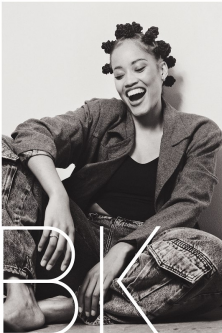

# BOSS MODELS

JOHANNESBURG

I'M  
THAT  
GIRL

BK MAKUSE

Height: 174cm Bust: 94cm Waist: 74cm Hips: 117cm Shoe: 7 UK Hair: Black Eyes: Brown

## BK MAKUSE

Height: 174cm Bust: 94cm Waist: 74cm Hips: 117cm Shoe: 7 UK Hair: Black Eyes: Brown