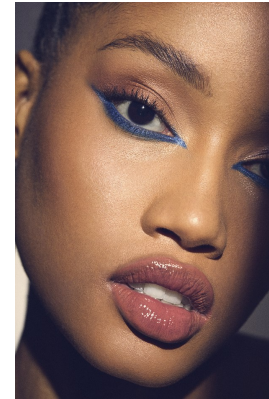

BOSS MODELS

JOHANNESBURG

BK MAKUSE

Height: 174cm Bust: 94cm Waist: 74cm Hips: 117cm Shoe: 7 UK Hair: Black Eyes: Brown

BOSS MODELS

JOHANNESBURG

BK MAKUSE

Height: 174cm Bust: 94cm Waist: 74cm Hips: 117cm Shoe: 7 UK Hair: Black Eyes: Brown