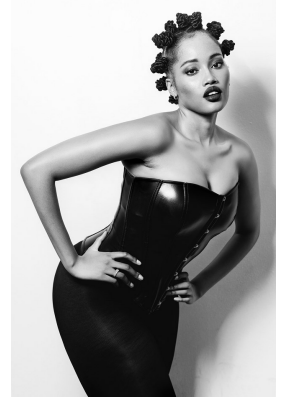

BOSS MODELS

JOHANNESBURG

I'M
THAT
GIRL

BK MAKUSE

Height: 174cm Bust: 94cm Waist: 74cm Hips: 117cm Shoe: 7 UK Hair: Black Eyes: Brown

BOSS MODELS

JOHANNESBURG

BK MAKUSE

Height: 174cm Bust: 94cm Waist: 74cm Hips: 117cm Shoe: 7 UK Hair: Black Eyes: Brown