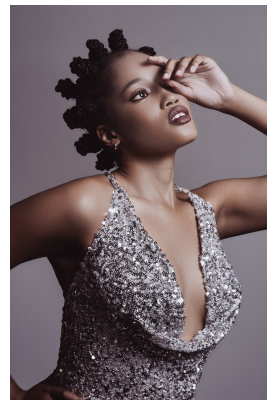

BOSS MODELS

JOHANNESBURG

I'M
THAT
GIRL

BK MAKUSE

Height: 174cm Bust: 94cm Waist: 74cm Hips: 117cm Shoe: 7 UK Hair: Black Eyes: Brown

BOSS MODELS

JOHANNESBURG

BK MAKUSE

Height: 174cm Bust: 94cm Waist: 74cm Hips: 117cm Shoe: 7 UK Hair: Black Eyes: Brown