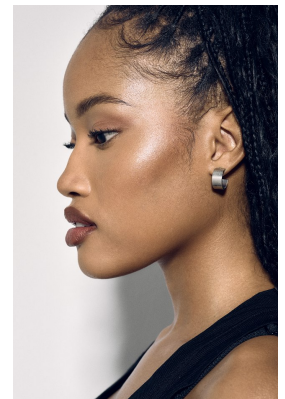

BOSS MODELS

JOHANNESBURG

BK MAKUSE

Height: 174cm Bust: 94cm Waist: 74cm Hips: 117cm Shoe: 7 UK Hair: Black Eyes: Brown

BOSS MODELS

JOHANNESBURG

BK MAKUSE

Height: 174cm Bust: 94cm Waist: 74cm Hips: 117cm Shoe: 7 UK Hair: Black Eyes: Brown