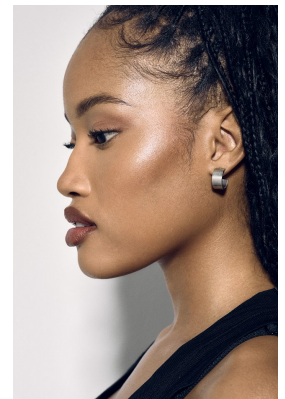

# BOSS MODELS

JOHANNESBURG

BK MAKUSE

Height: 174cm Bust: 94cm Waist: 74cm Hips: 117cm Shoe: 7 UK Hair: Black Eyes: Brown

# BOSS MODELS

JOHANNESBURG

**BK MAKUSE**

Height: 174cm Bust: 94cm Waist: 74cm Hips: 117cm Shoe: 7 UK Hair: Black Eyes: Brown