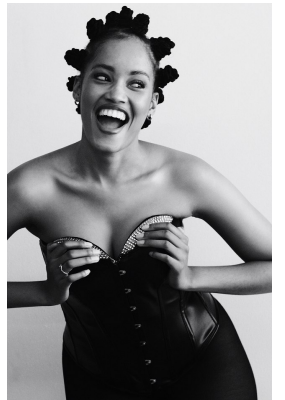

# BOSS MODELS

JOHANNESBURG

I'M  
THAT  
GIRL

BK MAKUSE

Height: 174cm Bust: 94cm Waist: 74cm Hips: 117cm Shoe: 7 UK Hair: Black Eyes: Brown

# BOSS MODELS

JOHANNESBURG

## BK MAKUSE

Height: 174cm Bust: 94cm Waist: 74cm Hips: 117cm Shoe: 7 UK Hair: Black Eyes: Brown