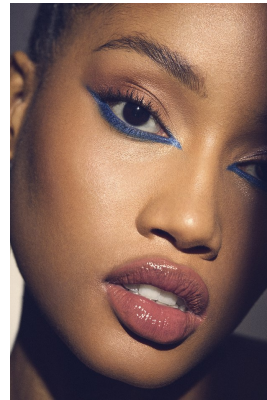

# BOSS MODELS

JOHANNESBURG

I'M  
THAT  
GIRL

BK MAKUSE

Height: 174cm Bust: 94cm Waist: 74cm Hips: 117cm Shoe: 7 UK Hair: Black Eyes: Brown

## BK MAKUSE

Height: 174cm Bust: 94cm Waist: 74cm Hips: 117cm Shoe: 7 UK Hair: Black Eyes: Brown