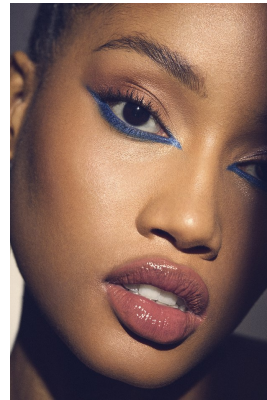

BOSS MODELS

JOHANNESBURG

I'M
THAT
GIRL

BK MAKUSE

Height: 174cm Bust: 94cm Waist: 74cm Hips: 117cm Shoe: 7 UK Hair: Black Eyes: Brown

BOSS MODELS

JOHANNESBURG

BK MAKUSE

Height: 174cm Bust: 94cm Waist: 74cm Hips: 117cm Shoe: 7 UK Hair: Black Eyes: Brown