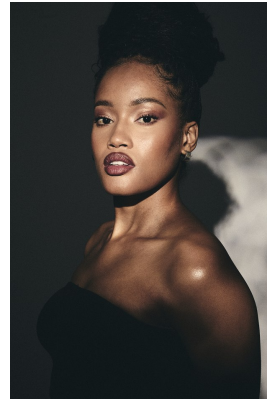

BOSS MODELS

JOHANNESBURG

BK MAKUSE

Height: 174cm Bust: 94cm Waist: 74cm Hips: 117cm Shoe: 7 UK Hair: Black Eyes: Brown

BOSS MODELS

JOHANNESBURG

BK MAKUSE

Height: 174cm Bust: 94cm Waist: 74cm Hips: 117cm Shoe: 7 UK Hair: Black Eyes: Brown