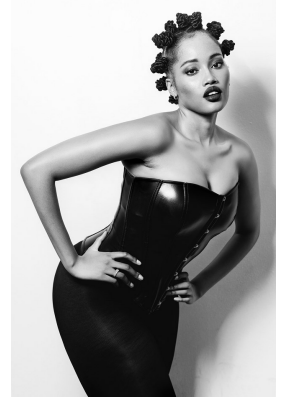

# BOSS MODELS

JOHANNESBURG

I'M  
THAT  
GIRL

BK MAKUSE

Height: 174cm Bust: 94cm Waist: 74cm Hips: 117cm Shoe: 7 UK Hair: Black Eyes: Brown

# BOSS MODELS

JOHANNESBURG

## BK MAKUSE

Height: 174cm Bust: 94cm Waist: 74cm Hips: 117cm Shoe: 7 UK Hair: Black Eyes: Brown