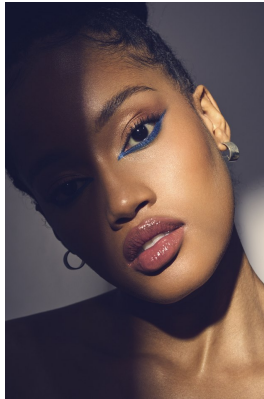

BOSS MODELS

JOHANNESBURG

BK MAKUSE

Height: 174cm Bust: 94cm Waist: 74cm Hips: 117cm Shoe: 7 UK Hair: Black Eyes: Brown

BOSS MODELS

JOHANNESBURG

BK MAKUSE

Height: 174cm Bust: 94cm Waist: 74cm Hips: 117cm Shoe: 7 UK Hair: Black Eyes: Brown