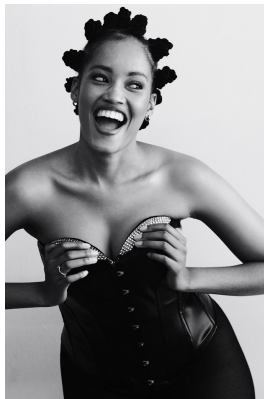

BOSS MODELS

JOHANNESBURG

BK MAKUSE

Height: 174cm Bust: 94cm Waist: 74cm Hips: 117cm Shoe: 7 UK Hair: Black Eyes: Brown

BOSS MODELS

JOHANNESBURG

BK MAKUSE

Height: 174cm Bust: 94cm Waist: 74cm Hips: 117cm Shoe: 7 UK Hair: Black Eyes: Brown