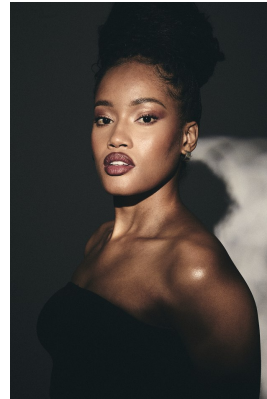

# BOSS MODELS

JOHANNESBURG

BK MAKUSE

Height: 174cm Bust: 94cm Waist: 74cm Hips: 117cm Shoe: 7 UK Hair: Black Eyes: Brown

# BOSS MODELS

JOHANNESBURG

**BK MAKUSE**

Height: 174cm Bust: 94cm Waist: 74cm Hips: 117cm Shoe: 7 UK Hair: Black Eyes: Brown