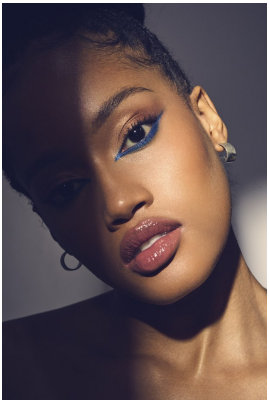

BOSS MODELS

JOHANNESBURG

I'M
THAT
GIRL

BK MAKUSE

Height: 174cm Bust: 94cm Waist: 74cm Hips: 117cm Shoe: 7 UK Hair: Black Eyes: Brown

BOSS MODELS

JOHANNESBURG

BK MAKUSE

Height: 174cm Bust: 94cm Waist: 74cm Hips: 117cm Shoe: 7 UK Hair: Black Eyes: Brown