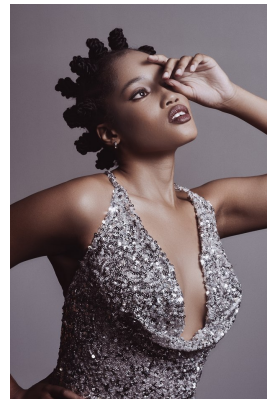

# BOSS MODELS

JOHANNESBURG

I'M  
THAT  
GIRL

BK MAKUSE

Height: 174cm Bust: 94cm Waist: 74cm Hips: 117cm Shoe: 7 UK Hair: Black Eyes: Brown

# BOSS MODELS

JOHANNESBURG

## BK MAKUSE

Height: 174cm Bust: 94cm Waist: 74cm Hips: 117cm Shoe: 7 UK Hair: Black Eyes: Brown