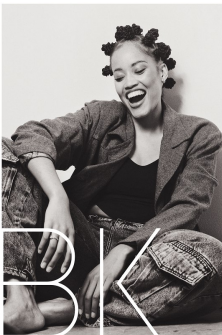

BOSS MODELS

JOHANNESBURG

I'M
THAT
GIRL

BK MAKUSE

Height: 174cm Bust: 94cm Waist: 74cm Hips: 117cm Shoe: 7 UK Hair: Black Eyes: Brown

BOSS MODELS

JOHANNESBURG

BK MAKUSE

Height: 174cm Bust: 94cm Waist: 74cm Hips: 117cm Shoe: 7 UK Hair: Black Eyes: Brown