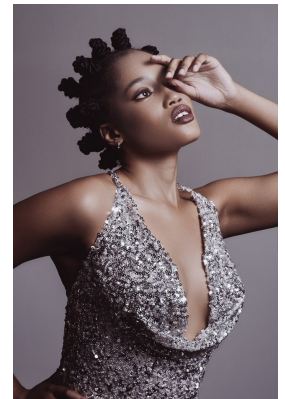

BOSS MODELS

JOHANNESBURG

BK MAKUSE

Height: 174cm Bust: 94cm Waist: 74cm Hips: 117cm Shoe: 7 UK Hair: Black Eyes: Brown

BOSS MODELS

JOHANNESBURG

BK MAKUSE

Height: 174cm Bust: 94cm Waist: 74cm Hips: 117cm Shoe: 7 UK Hair: Black Eyes: Brown