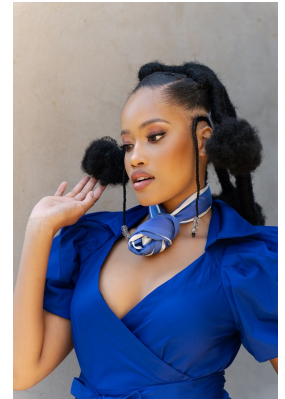

# BOSS MODELS

JOHANNESBURG

BK MAKUSE

Height: 174cm Bust: 94cm Waist: 74cm Hips: 117cm Shoe: 7 UK Hair: Black Eyes: Brown

# BOSS MODELS

JOHANNESBURG

**BK MAKUSE**

Height: 174cm Bust: 94cm Waist: 74cm Hips: 117cm Shoe: 7 UK Hair: Black Eyes: Brown