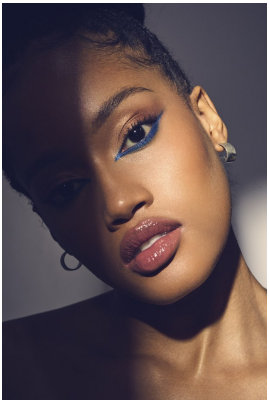

# BOSS MODELS

JOHANNESBURG

I'M  
THAT  
GIRL

BK MAKUSE

Height: 174cm Bust: 94cm Waist: 74cm Hips: 117cm Shoe: 7 UK Hair: Black Eyes: Brown

## BK MAKUSE

Height: 174cm Bust: 94cm Waist: 74cm Hips: 117cm Shoe: 7 UK Hair: Black Eyes: Brown