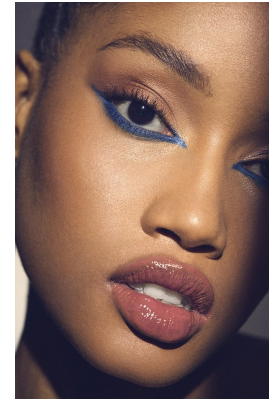

# BOSS MODELS

JOHANNESBURG

BK MAKUSE

Height: 174cm Bust: 94cm Waist: 74cm Hips: 117cm Shoe: 7 UK Hair: Black Eyes: Brown

# BOSS MODELS

JOHANNESBURG

**BK MAKUSE**

Height: 174cm Bust: 94cm Waist: 74cm Hips: 117cm Shoe: 7 UK Hair: Black Eyes: Brown