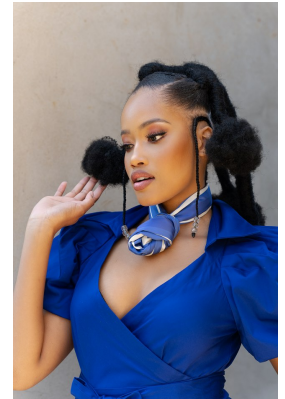

BOSS MODELS

JOHANNESBURG

BK MAKUSE

Height: 174cm Bust: 94cm Waist: 74cm Hips: 117cm Shoe: 7 UK Hair: Black Eyes: Brown

BOSS MODELS

JOHANNESBURG

BK MAKUSE

Height: 174cm Bust: 94cm Waist: 74cm Hips: 117cm Shoe: 7 UK Hair: Black Eyes: Brown