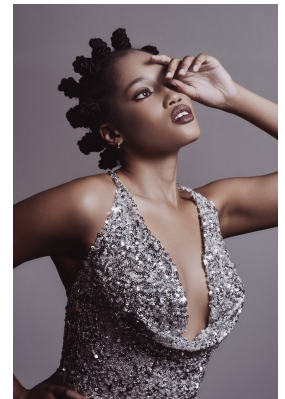

# BOSS MODELS

JOHANNESBURG

BK MAKUSE

Height: 174cm Bust: 94cm Waist: 74cm Hips: 117cm Shoe: 7 UK Hair: Black Eyes: Brown

# BOSS MODELS

JOHANNESBURG

**BK MAKUSE**

Height: 174cm Bust: 94cm Waist: 74cm Hips: 117cm Shoe: 7 UK Hair: Black Eyes: Brown