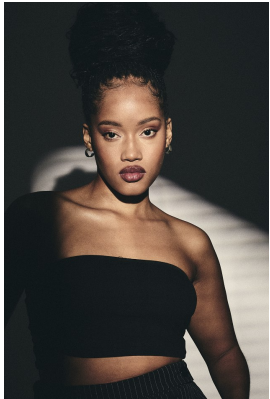

# BOSS MODELS

JOHANNESBURG

BK MAKUSE

Height: 174cm Bust: 94cm Waist: 74cm Hips: 117cm Shoe: 7 UK Hair: Black Eyes: Brown

# BOSS MODELS

JOHANNESBURG

**BK MAKUSE**

Height: 174cm Bust: 94cm Waist: 74cm Hips: 117cm Shoe: 7 UK Hair: Black Eyes: Brown