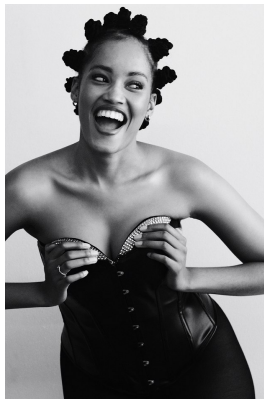

# BOSS MODELS

JOHANNESBURG

BK MAKUSE

Height: 174cm Bust: 94cm Waist: 74cm Hips: 117cm Shoe: 7 UK Hair: Black Eyes: Brown

# BOSS MODELS

JOHANNESBURG

**BK MAKUSE**

Height: 174cm Bust: 94cm Waist: 74cm Hips: 117cm Shoe: 7 UK Hair: Black Eyes: Brown