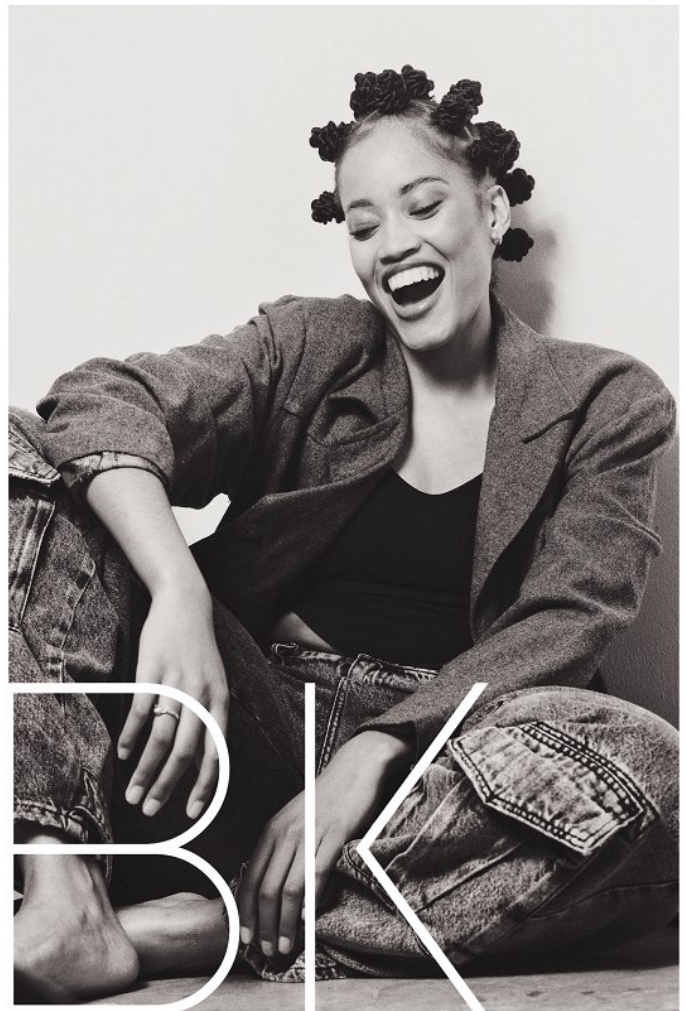

BOSS MODELS

JOHANNESBURG

BK MAKUSE

Height: 174cm Bust: 94cm Waist: 74cm Hips: 117cm Shoe: 7 UK Hair: Black Eyes: Brown