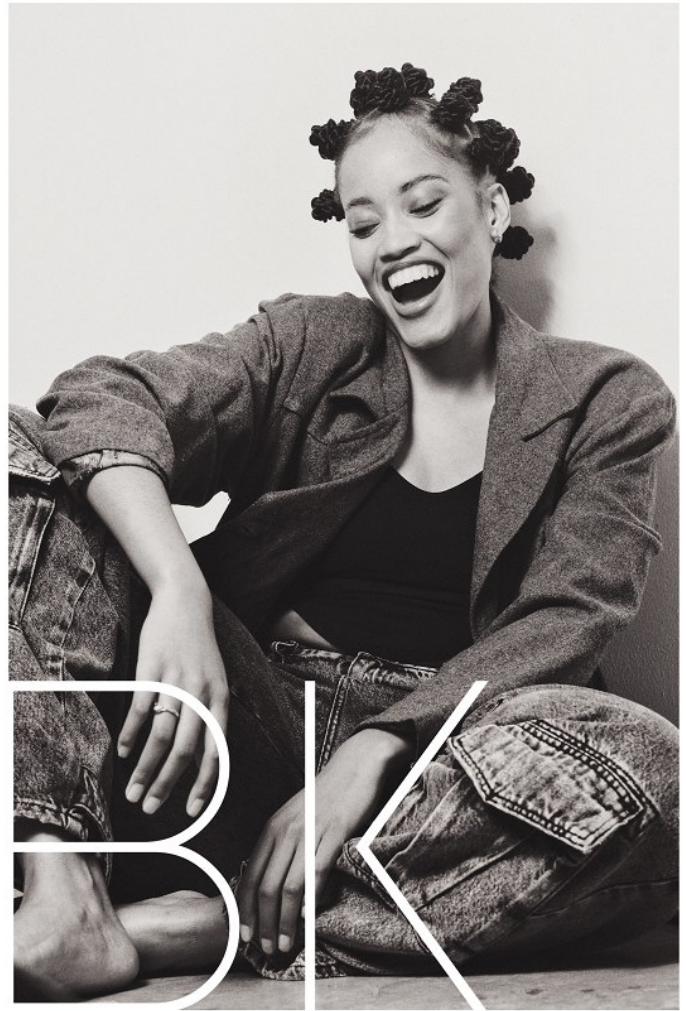

BOSS MODELS

JOHANNESBURG

BK MAKUSE

Height: 174cm Bust: 94cm Waist: 74cm Hips: 117cm Shoe: 7 UK Hair: Black Eyes: Brown