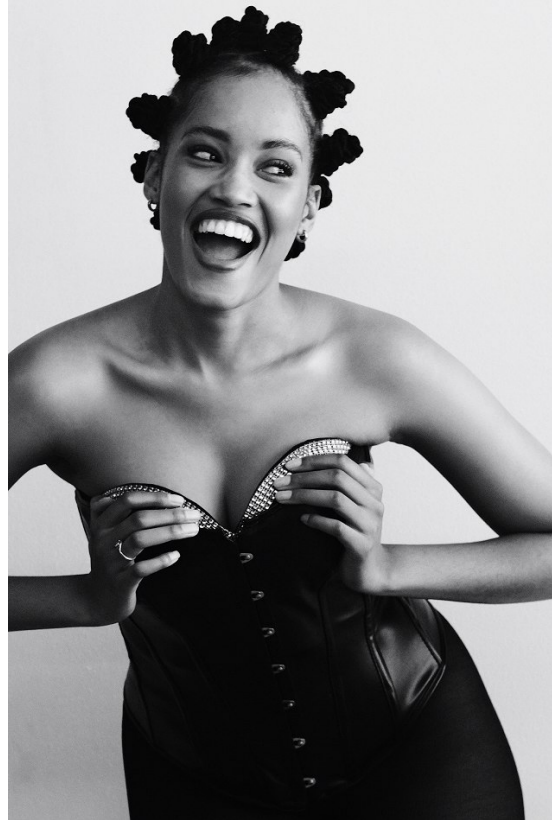

BOSS MODELS

JOHANNESBURG

BK MAKUSE

Height: 174cm Bust: 94cm Waist: 74cm Hips: 117cm Shoe: 7 UK Hair: Black Eyes: Brown

BOSS MODELS

JOHANNESBURG

I'M
THAT
GIRL

BK MAKUSE

Height: 174cm Bust: 94cm Waist: 74cm Hips: 117cm Shoe: 7 UK Hair: Black Eyes: Brown

BOSS MODELS

JOHANNESBURG

BK MAKUSE

Height: 174cm Bust: 94cm Waist: 74cm Hips: 117cm Shoe: 7 UK Hair: Black Eyes: Brown

BOSS MODELS

JOHANNESBURG

BK MAKUSE

Height: 174cm Bust: 94cm Waist: 74cm Hips: 117cm Shoe: 7 UK Hair: Black Eyes: Brown

BOSS MODELS

JOHANNESBURG

BK MAKUSE

Height: 174cm Bust: 94cm Waist: 74cm Hips: 117cm Shoe: 7 UK Hair: Black Eyes: Brown