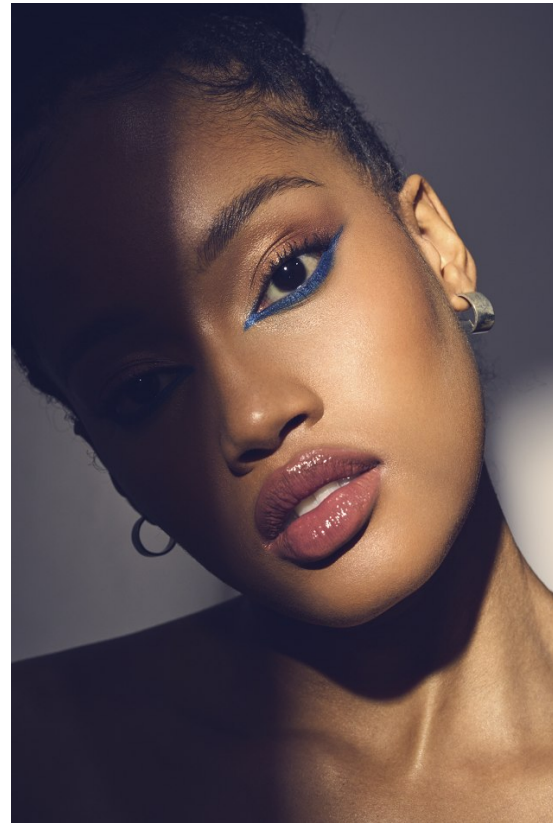

BOSS MODELS

JOHANNESBURG

BK MAKUSE

Height: 174cm Bust: 94cm Waist: 74cm Hips: 117cm Shoe: 7 UK Hair: Black Eyes: Brown

BOSS MODELS

JOHANNESBURG

BK MAKUSE

Height: 174cm Bust: 94cm Waist: 74cm Hips: 117cm Shoe: 7 UK Hair: Black Eyes: Brown