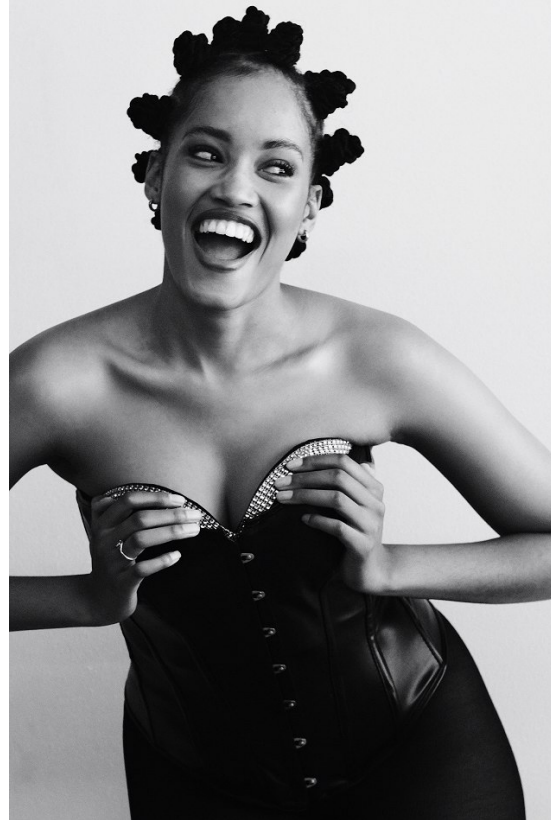

BOSS MODELS

JOHANNESBURG

BK MAKUSE

Height: 174cm Bust: 94cm Waist: 74cm Hips: 117cm Shoe: 7 UK Hair: Black Eyes: Brown

BOSS MODELS

JOHANNESBURG

BK MAKUSE

Height: 174cm Bust: 94cm Waist: 74cm Hips: 117cm Shoe: 7 UK Hair: Black Eyes: Brown