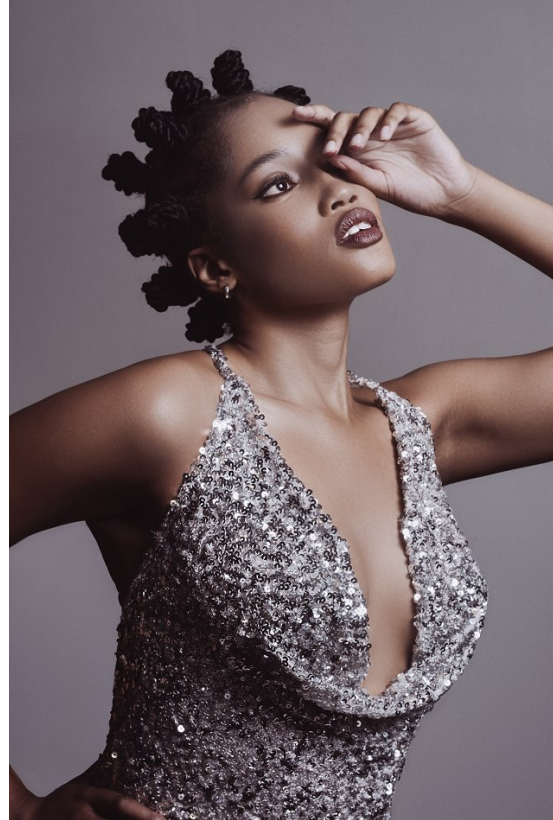

BOSS MODELS

JOHANNESBURG

BK MAKUSE

Height: 174cm Bust: 94cm Waist: 74cm Hips: 117cm Shoe: 7 UK Hair: Black Eyes: Brown

BOSS MODELS

JOHANNESBURG

I'M
THAT
GIRL

BK MAKUSE

Height: 174cm Bust: 94cm Waist: 74cm Hips: 117cm Shoe: 7 UK Hair: Black Eyes: Brown

BOSS MODELS

JOHANNESBURG

BK MAKUSE

Height: 174cm Bust: 94cm Waist: 74cm Hips: 117cm Shoe: 7 UK Hair: Black Eyes: Brown

BOSS MODELS

JOHANNESBURG

BK MAKUSE

Height: 174cm Bust: 94cm Waist: 74cm Hips: 117cm Shoe: 7 UK Hair: Black Eyes: Brown

BOSS MODELS

JOHANNESBURG

BK MAKUSE

Height: 174cm Bust: 94cm Waist: 74cm Hips: 117cm Shoe: 7 UK Hair: Black Eyes: Brown