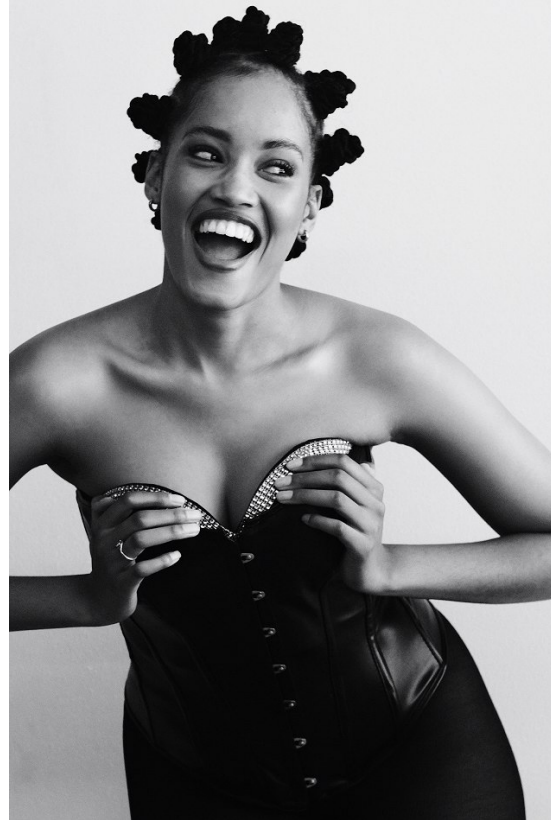

# BOSS MODELS

JOHANNESBURG

**BK MAKUSE**

Height: 174cm Bust: 94cm Waist: 74cm Hips: 117cm Shoe: 7 UK Hair: Black Eyes: Brown