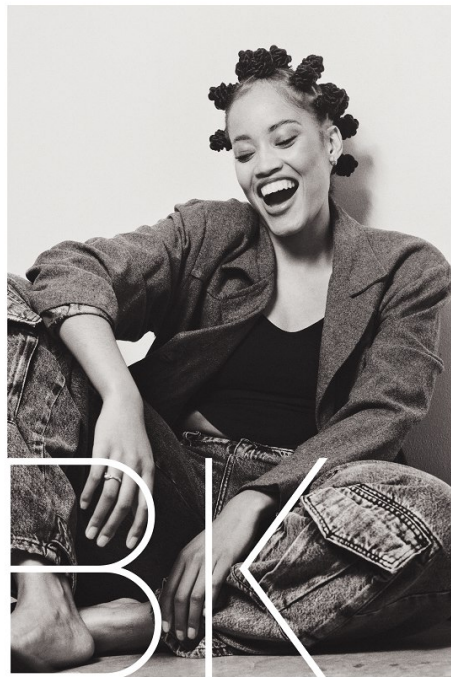

BOSS MODELS

JOHANNESBURG

BK MAKUSE

Height: 174cm Bust: 94cm Waist: 74cm Hips: 117cm Shoe: 7 UK Hair: Black Eyes: Brown

BOSS MODELS

JOHANNESBURG

I'M
THAT
GIRL

BK MAKUSE

Height: 174cm Bust: 94cm Waist: 74cm Hips: 117cm Shoe: 7 UK Hair: Black Eyes: Brown

BOSS MODELS

JOHANNESBURG

BK MAKUSE

Height: 174cm Bust: 94cm Waist: 74cm Hips: 117cm Shoe: 7 UK Hair: Black Eyes: Brown

BOSS MODELS

JOHANNESBURG

BK MAKUSE

Height: 174cm Bust: 94cm Waist: 74cm Hips: 117cm Shoe: 7 UK Hair: Black Eyes: Brown

BOSS MODELS

JOHANNESBURG

BK MAKUSE

Height: 174cm Bust: 94cm Waist: 74cm Hips: 117cm Shoe: 7 UK Hair: Black Eyes: Brown