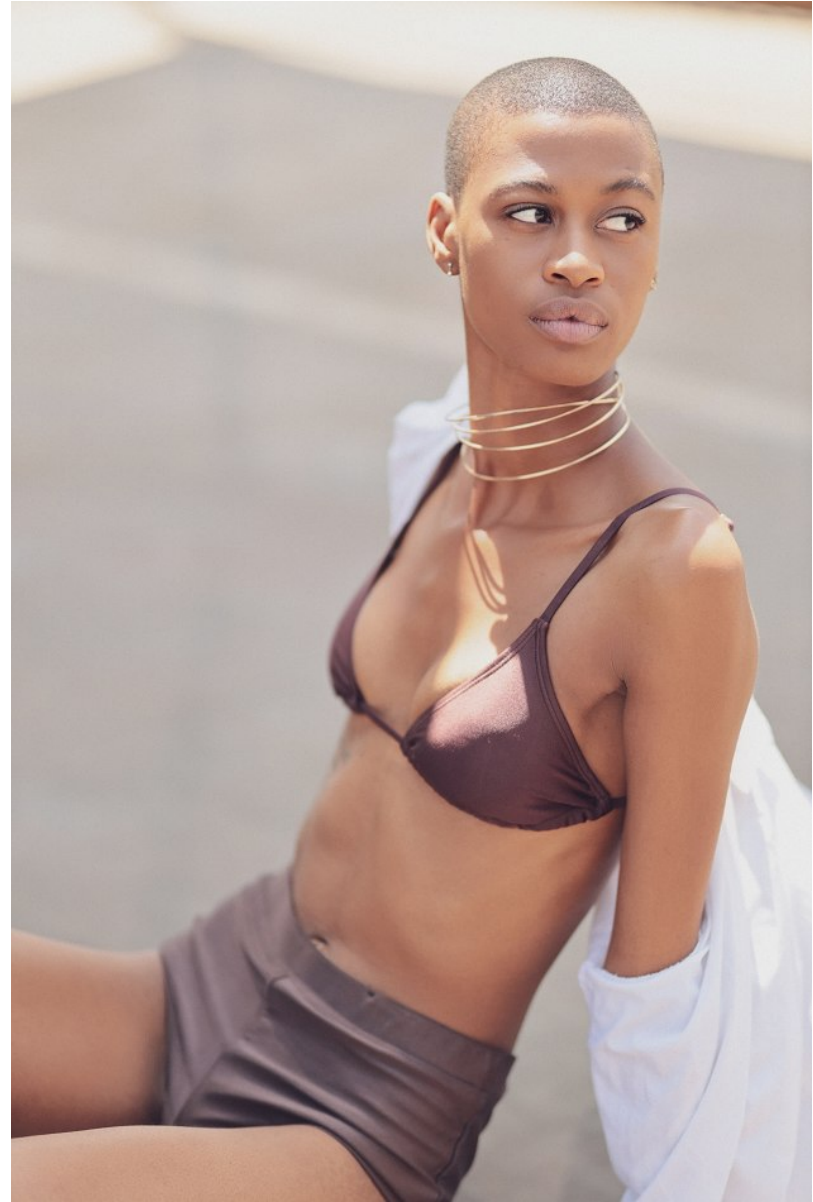

BOSS MODELS

JOHANNESBURG

KAT MASIKE

Height: 180cm Bust: 73cm Waist: 61cm Hips: 85cm Shoe: 6 UK Hair: Black Eyes: Brown