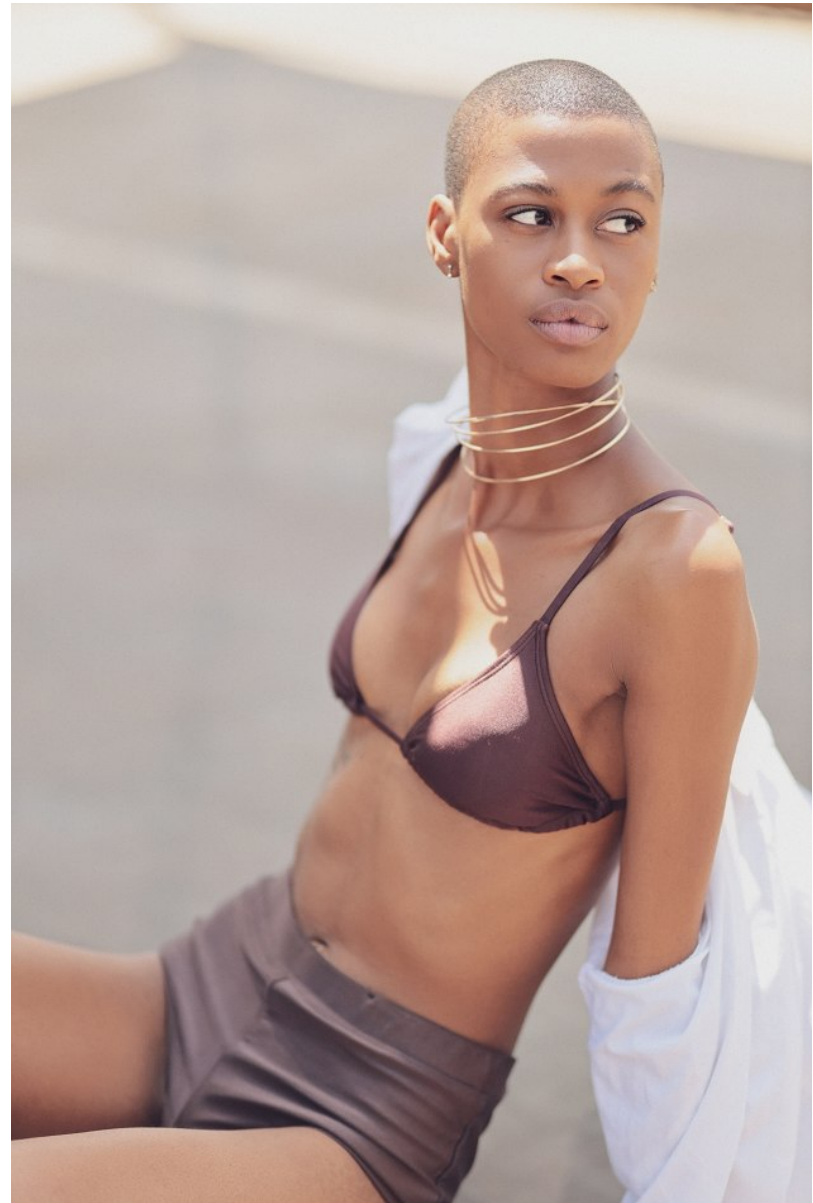

BOSS MODELS

JOHANNESBURG

KAT MASIKE

Height: 180cm Bust: 73cm Waist: 61cm Hips: 85cm Shoe: 6 UK Hair: Black Eyes: Brown