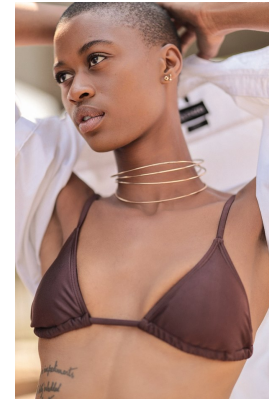

BOSS MODELS

JOHANNESBURG

KAT MASIKE

Height: 180cm Bust: 73cm Waist: 61cm Hips: 85cm Shoe: 6 UK Hair: Black Eyes: Brown