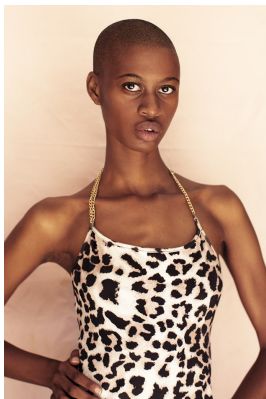

BOSS MODELS

JOHANNESBURG

KAT MASIKE

Height: 180cm Bust: 73cm Waist: 61cm Hips: 85cm Shoe: 6 UK Hair: Black Eyes: Brown