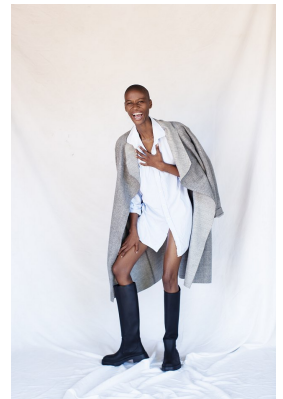

# BOSS MODELS

JOHANNESBURG

## KAT MASIKE

Height: 180cm Bust: 73cm Waist: 61cm Hips: 85cm Shoe: 6 UK Hair: Black Eyes: Brown