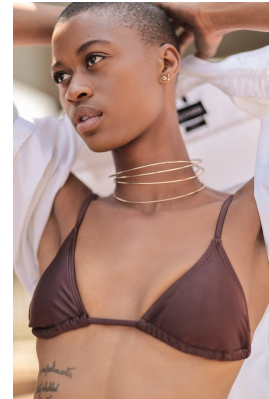

BOSS MODELS

JOHANNESBURG

KAT MASIKE

Height: 180cm Bust: 73cm Waist: 61cm Hips: 85cm Shoe: 6 UK Hair: Black Eyes: Brown