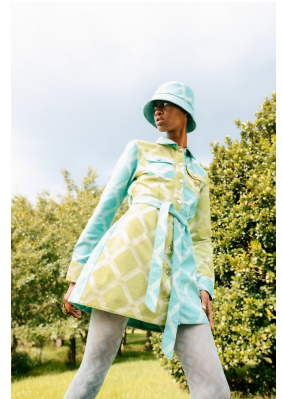

BOSS MODELS

JOHANNESBURG

KAT MASIKE

Height: 180cm Bust: 73cm Waist: 61cm Hips: 85cm Shoe: 6 UK Hair: Black Eyes: Brown