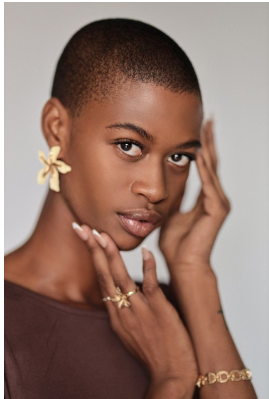

# BOSS MODELS

JOHANNESBURG

## KAT MASIKE

Height: 180cm Bust: 73cm Waist: 61cm Hips: 85cm Shoe: 6 UK Hair: Black Eyes: Brown