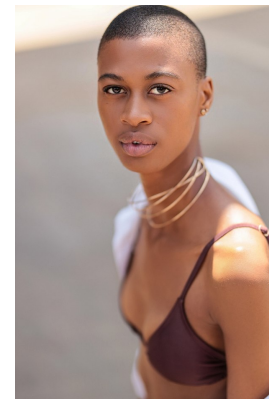

BOSS MODELS

JOHANNESBURG

KAT MASIKE

Height: 180cm Bust: 73cm Waist: 61cm Hips: 85cm Shoe: 6 UK Hair: Black Eyes: Brown