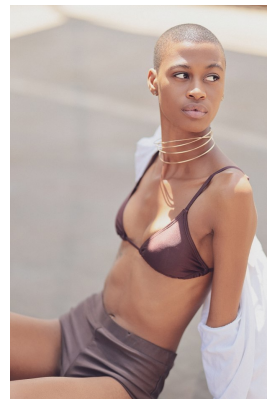

BOSS MODELS

JOHANNESBURG

KAT MASIKE

Height: 180cm Bust: 73cm Waist: 61cm Hips: 85cm Shoe: 6 UK Hair: Black Eyes: Brown