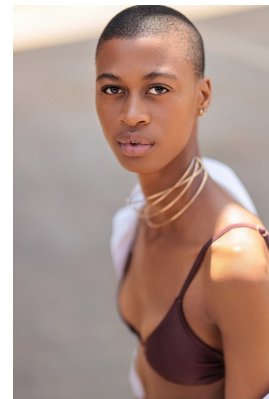

BOSS MODELS

JOHANNESBURG

KAT MASIKE

Height: 180cm Bust: 73cm Waist: 61cm Hips: 85cm Shoe: 6 UK Hair: Black Eyes: Brown