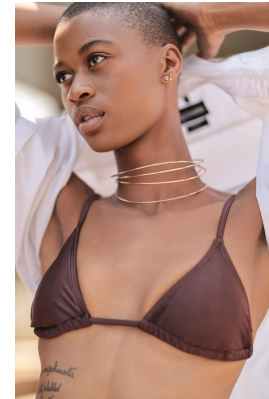

# BOSS MODELS

JOHANNESBURG

## KAT MASIKE

Height: 180cm Bust: 73cm Waist: 61cm Hips: 85cm Shoe: 6 UK Hair: Black Eyes: Brown