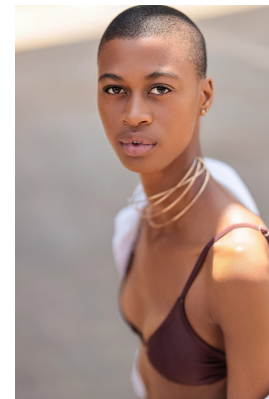

# BOSS MODELS

JOHANNESBURG

## KAT MASIKE

Height: 180cm Bust: 73cm Waist: 61cm Hips: 85cm Shoe: 6 UK Hair: Black Eyes: Brown