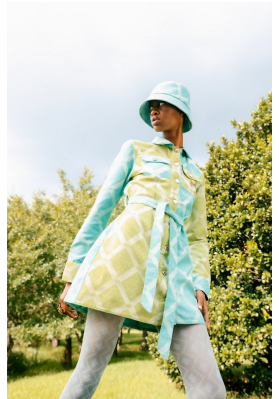

BOSS MODELS

JOHANNESBURG

KAT MASIKE

Height: 180cm Bust: 73cm Waist: 61cm Hips: 85cm Shoe: 6 UK Hair: Black Eyes: Brown