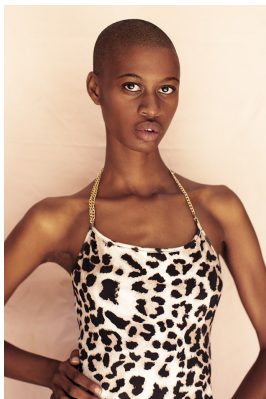

# BOSS MODELS

JOHANNESBURG

## KAT MASIKE

Height: 180cm Bust: 73cm Waist: 61cm Hips: 85cm Shoe: 6 UK Hair: Black Eyes: Brown