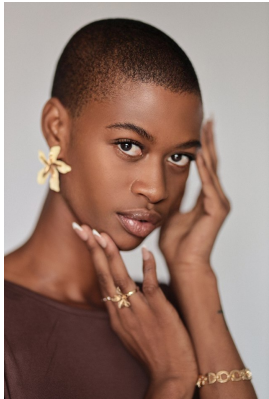

BOSS MODELS

JOHANNESBURG

KAT MASIKE

Height: 180cm Bust: 73cm Waist: 61cm Hips: 85cm Shoe: 6 UK Hair: Black Eyes: Brown