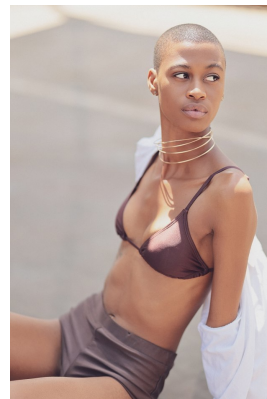

# BOSS MODELS

JOHANNESBURG

## KAT MASIKE

Height: 180cm Bust: 73cm Waist: 61cm Hips: 85cm Shoe: 6 UK Hair: Black Eyes: Brown