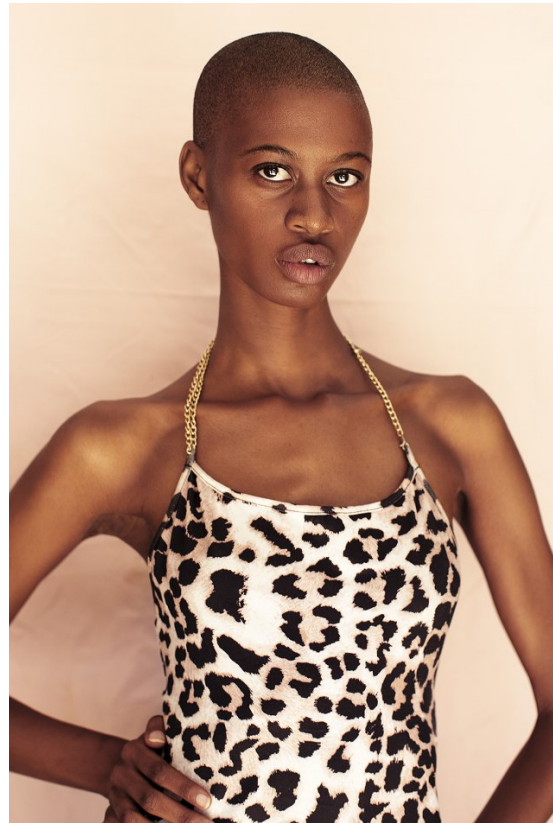

BOSS MODELS

JOHANNESBURG

KAT MASIKE

Height: 180cm Bust: 73cm Waist: 61cm Hips: 85cm Shoe: 6 UK Hair: Black Eyes: Brown