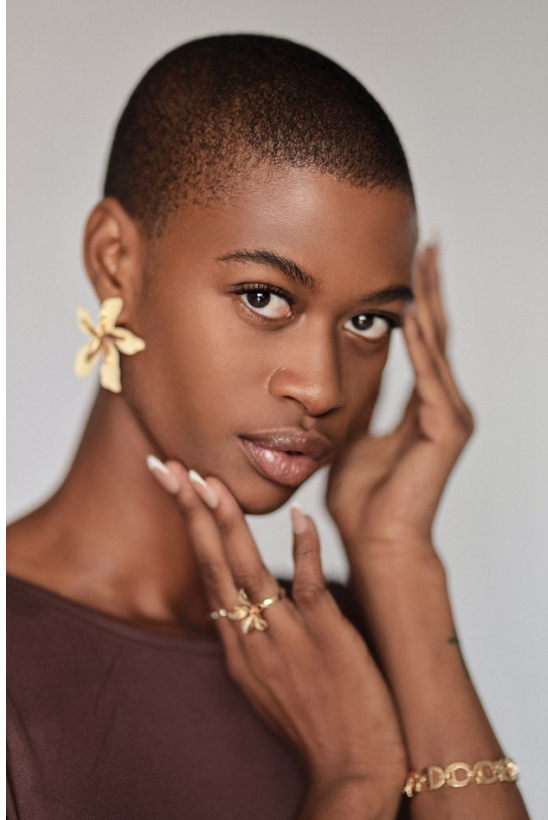

# BOSS MODELS

JOHANNESBURG

**KAT MASIKE**

Height: 180cm Bust: 73cm Waist: 61cm Hips: 85cm Shoe: 6 UK Hair: Black Eyes: Brown

# BOSS MODELS

JOHANNESBURG

KAT MASIKE

Height: 180cm Bust: 73cm Waist: 61cm Hips: 85cm Shoe: 6 UK Hair: Black Eyes: Brown