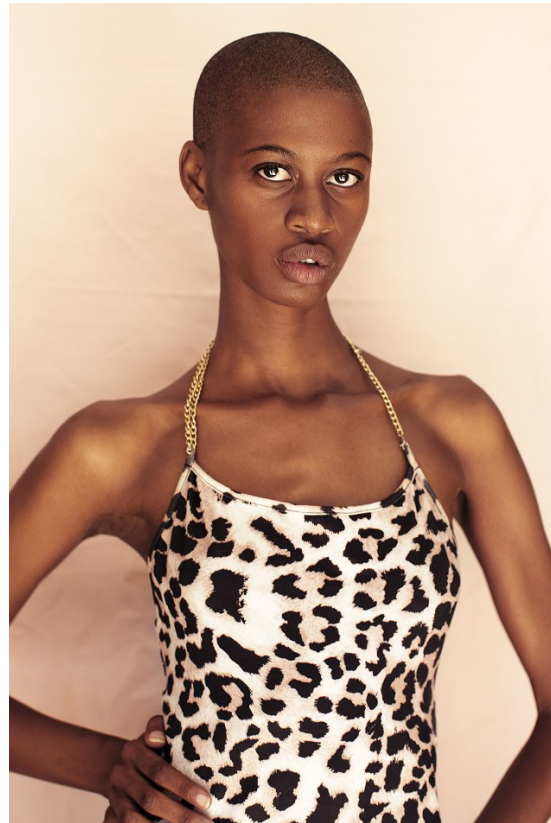

# BOSS MODELS

JOHANNESBURG

**KAT MASIKE**

Height: 180cm Bust: 73cm Waist: 61cm Hips: 85cm Shoe: 6 UK Hair: Black Eyes: Brown

# BOSS MODELS

JOHANNESBURG

KAT MASIKE

Height: 180cm Bust: 73cm Waist: 61cm Hips: 85cm Shoe: 6 UK Hair: Black Eyes: Brown