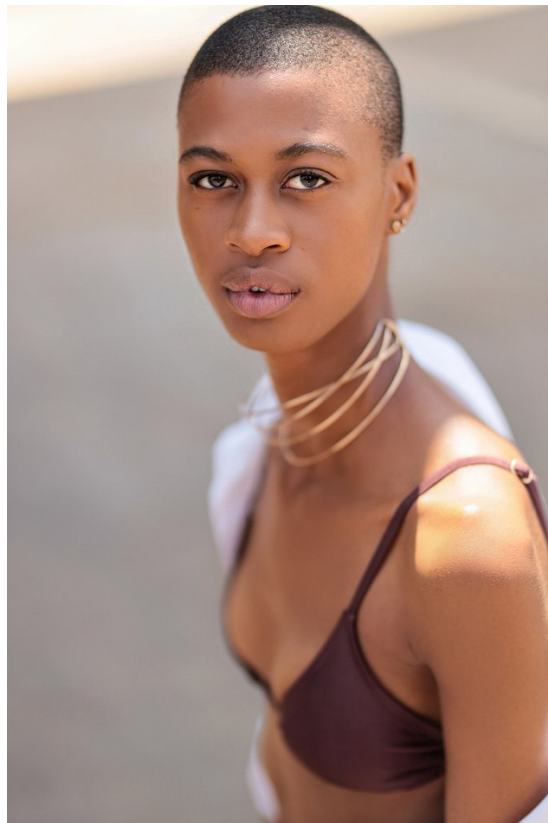

BOSS MODELS

JOHANNESBURG

KAT MASIKE

Height: 180cm Bust: 73cm Waist: 61cm Hips: 85cm Shoe: 6 UK Hair: Black Eyes: Brown