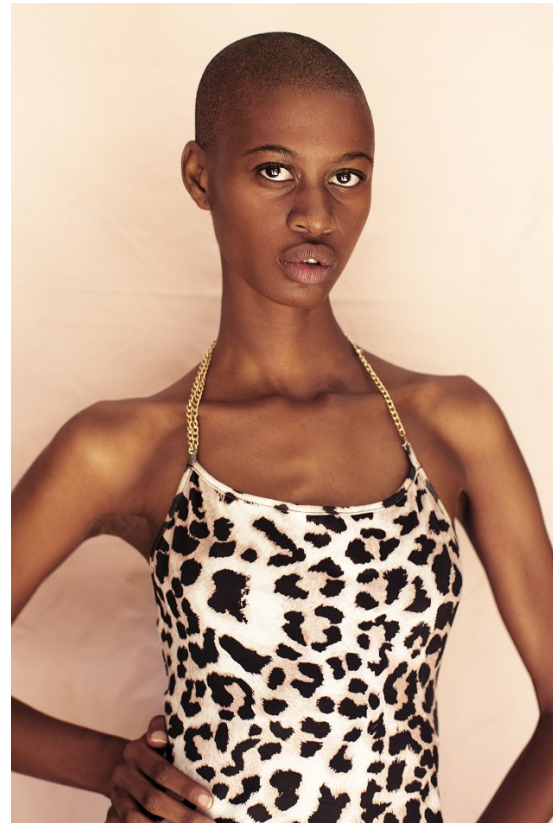

# BOSS MODELS

JOHANNESBURG

**KAT MASIKE**

Height: 180cm Bust: 73cm Waist: 61cm Hips: 85cm Shoe: 6 UK Hair: Black Eyes: Brown

# BOSS MODELS

JOHANNESBURG

KAT MASIKE

Height: 180cm Bust: 73cm Waist: 61cm Hips: 85cm Shoe: 6 UK Hair: Black Eyes: Brown