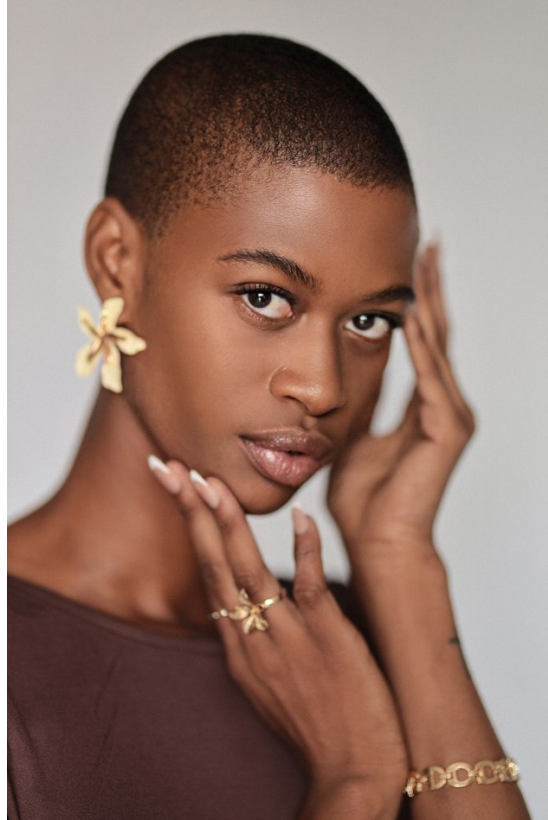

BOSS MODELS

JOHANNESBURG

KAT MASIKE

Height: 180cm Bust: 73cm Waist: 61cm Hips: 85cm Shoe: 6 UK Hair: Black Eyes: Brown

BOSS MODELS

JOHANNESBURG

KAT MASIKE

Height: 180cm Bust: 73cm Waist: 61cm Hips: 85cm Shoe: 6 UK Hair: Black Eyes: Brown

BOSS MODELS

JOHANNESBURG

KAT MASIKE

Height: 180cm Bust: 73cm Waist: 61cm Hips: 85cm Shoe: 6 UK Hair: Black Eyes: Brown