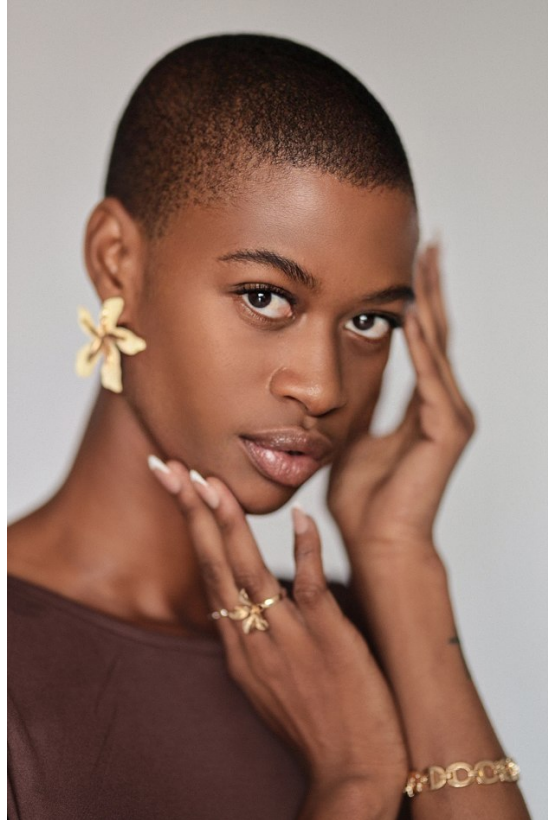

# BOSS MODELS

JOHANNESBURG

**KAT MASIKE**

Height: 180cm Bust: 73cm Waist: 61cm Hips: 85cm Shoe: 6 UK Hair: Black Eyes: Brown

# BOSS MODELS

JOHANNESBURG

KAT MASIKE

Height: 180cm Bust: 73cm Waist: 61cm Hips: 85cm Shoe: 6 UK Hair: Black Eyes: Brown