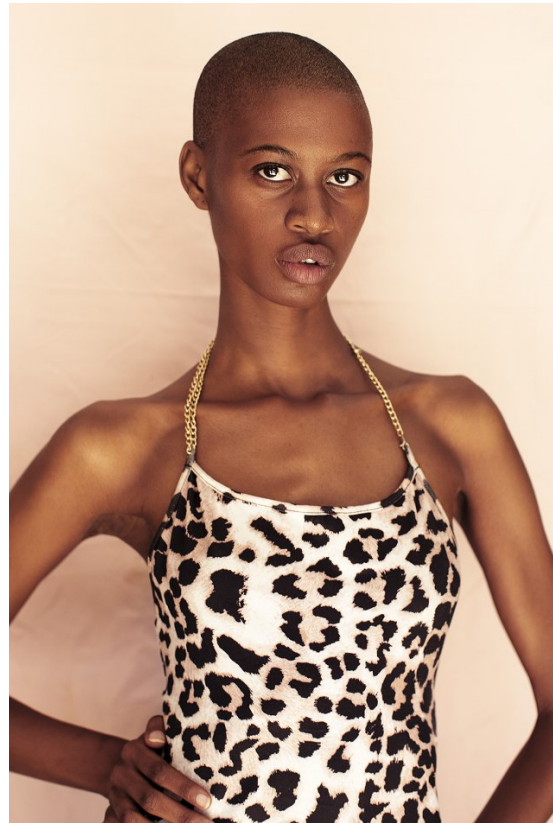

# BOSS MODELS

JOHANNESBURG

**KAT MASIKE**

Height: 180cm Bust: 73cm Waist: 61cm Hips: 85cm Shoe: 6 UK Hair: Black Eyes: Brown

# BOSS MODELS

JOHANNESBURG

KAT MASIKE

Height: 180cm Bust: 73cm Waist: 61cm Hips: 85cm Shoe: 6 UK Hair: Black Eyes: Brown