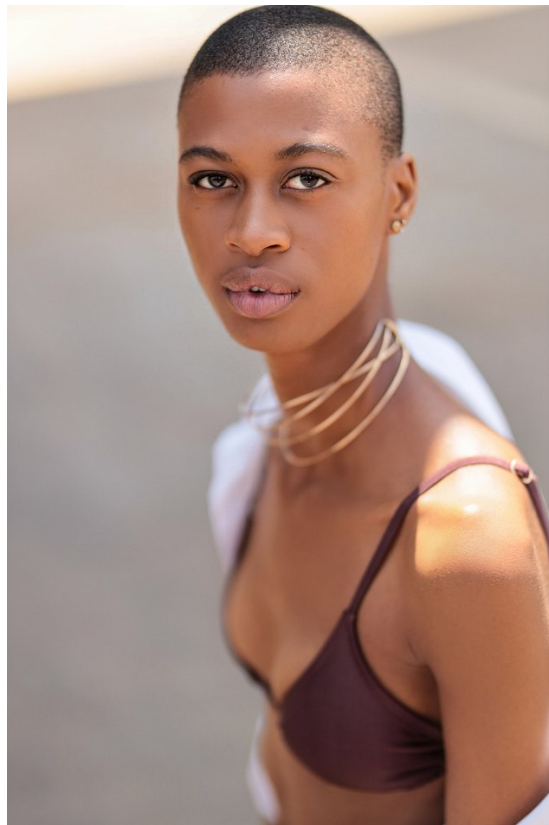

BOSS MODELS

JOHANNESBURG

KAT MASIKE

Height: 180cm Bust: 73cm Waist: 61cm Hips: 85cm Shoe: 6 UK Hair: Black Eyes: Brown