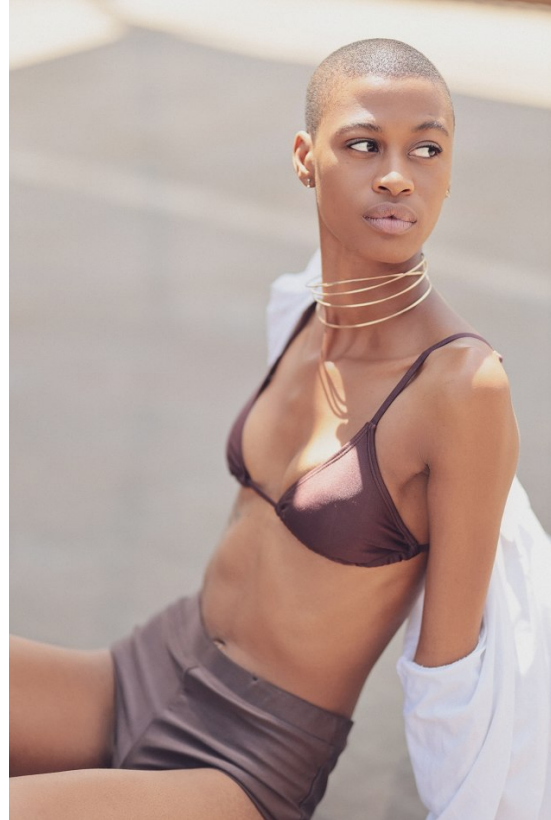

BOSS MODELS

JOHANNESBURG

KAT MASIKE

Height: 180cm Bust: 73cm Waist: 61cm Hips: 85cm Shoe: 6 UK Hair: Black Eyes: Brown