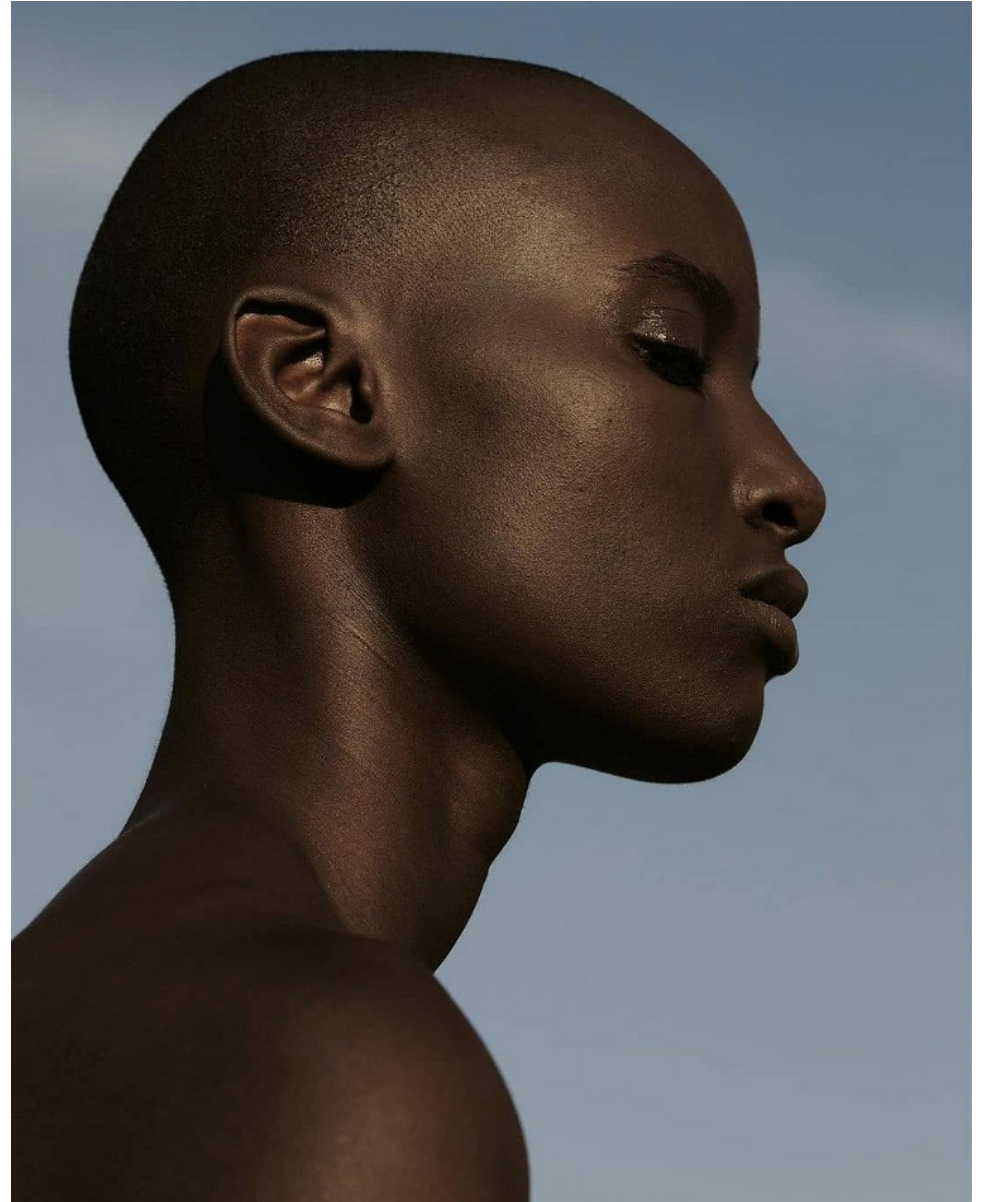

BOSS MODELS

JOHANNESBURG

KUBIE RAKGWAHLA

Height: 171cm Bust: 81cm Waist: 61cm Hips: 97cm Shoe: 6 UK Hair: Bald Eyes: Brown