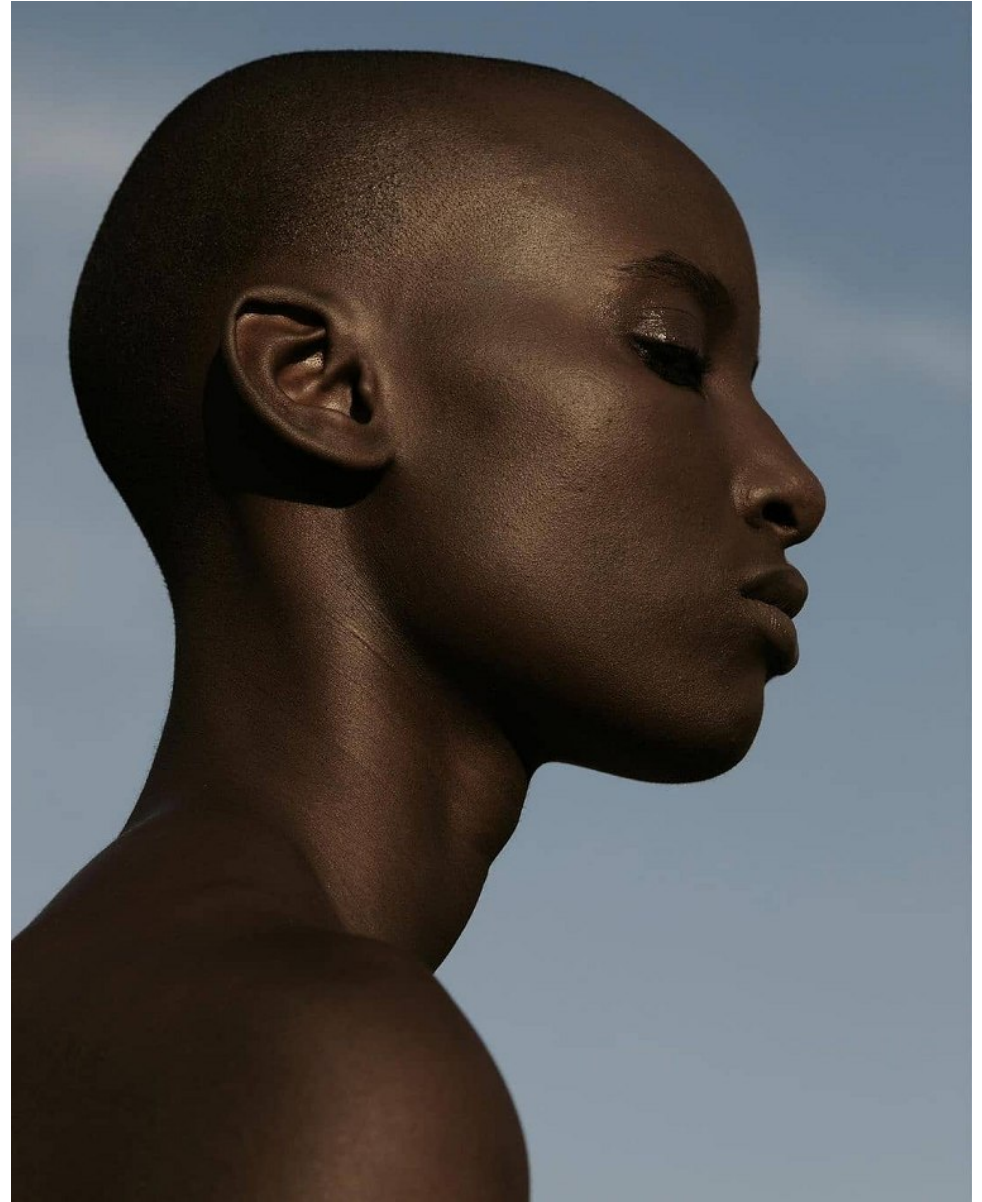

BOSS MODELS

JOHANNESBURG

KUBIE RAKGWAHLA

Height: 171cm Bust: 76cm Waist: 60cm Hips: 96cm Shoe: 6 UK Hair: Bald Eyes: Brown

BOSS MODELS

JOHANNESBURG

KUBIE RAKGWAHLA

Height: 171cm Bust: 76cm Waist: 60cm Hips: 96cm Shoe: 6 UK Hair: Bald Eyes: Brown