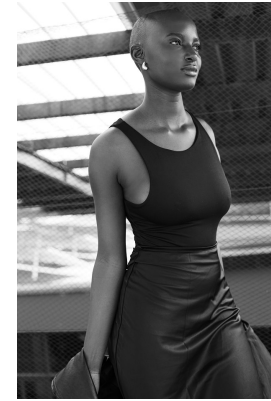

BOSS MODELS

JOHANNESBURG

KUBIE RAKGWAHLA

Height: 171cm Bust: 76cm Waist: 60cm Hips: 96cm Shoe: 6 UK Hair: Bald Eyes: Brown

BOSS MODELS

JOHANNESBURG

KUBIE RAKGWAHLA

Height: 171cm Bust: 76cm Waist: 60cm Hips: 96cm Shoe: 6 UK Hair: Bald Eyes: Brown