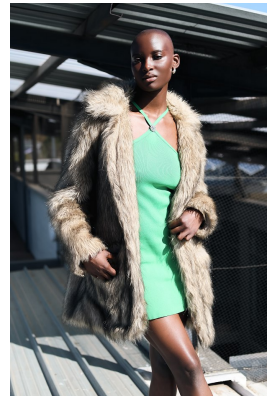

BOSS MODELS

JOHANNESBURG

KUBIE RAKGWAHLA

Height: 171cm Bust: 81cm Waist: 61cm Hips: 97cm Shoe: 6 UK Hair: Bald Eyes: Brown

BOSS MODELS

JOHANNESBURG

KUBIE RAKGWAHLA

Height: 171cm Bust: 81cm Waist: 61cm Hips: 97cm Shoe: 6 UK Hair: Bald Eyes: Brown