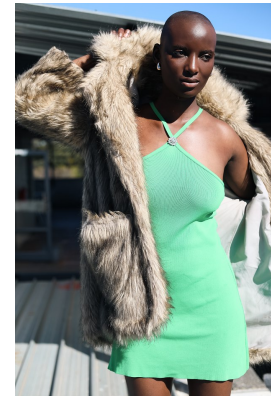

BOSS MODELS

JOHANNESBURG

KUBIE RAKGWAHLA

Height: 171cm Bust: 76cm Waist: 60cm Hips: 96cm Shoe: 6 UK Hair: Bald Eyes: Brown

BOSS MODELS

JOHANNESBURG

KUBIE RAKGWAHLA

Height: 171cm Bust: 76cm Waist: 60cm Hips: 96cm Shoe: 6 UK Hair: Bald Eyes: Brown