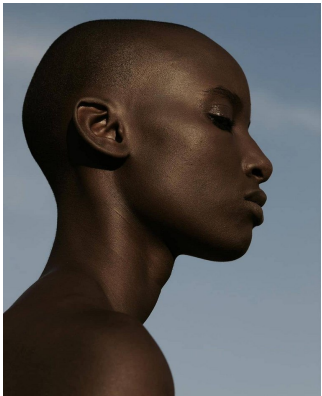

# BOSS MODELS

JOHANNESBURG

## KUBIE RAKGWAHLA

Height: 171cm Bust: 76cm Waist: 60cm Hips: 96cm Shoe: 6 UK Hair: Bald Eyes: Brown