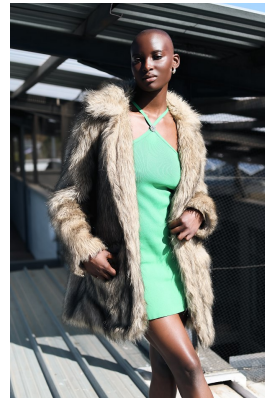

BOSS MODELS

JOHANNESBURG

KUBIE RAKGWAHLA

Height: 171cm Bust: 76cm Waist: 60cm Hips: 96cm Shoe: 6 UK Hair: Bald Eyes: Brown

BOSS MODELS

JOHANNESBURG

KUBIE RAKGWAHLA

Height: 171cm Bust: 76cm Waist: 60cm Hips: 96cm Shoe: 6 UK Hair: Bald Eyes: Brown