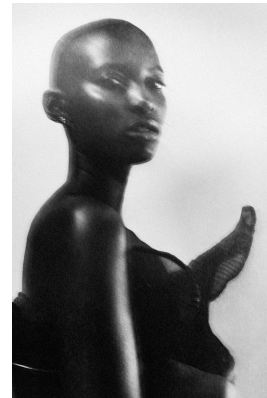

BOSS MODELS

JOHANNESBURG

KUBIE RAKGWAHLA

Height: 171cm Bust: 76cm Waist: 60cm Hips: 96cm Shoe: 6 UK Hair: Bald Eyes: Brown

BOSS MODELS

JOHANNESBURG

KUBIE RAKGWAHLA

Height: 171cm Bust: 76cm Waist: 60cm Hips: 96cm Shoe: 6 UK Hair: Bald Eyes: Brown