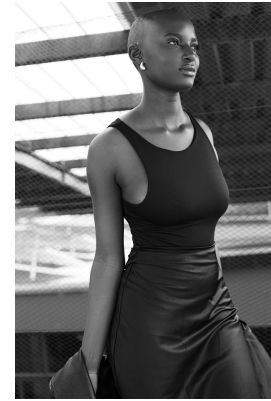

BOSS MODELS

JOHANNESBURG

KUBIE RAKGWAHLA

Height: 171cm Bust: 81cm Waist: 61cm Hips: 97cm Shoe: 6 UK Hair: Bald Eyes: Brown

BOSS MODELS

JOHANNESBURG

KUBIE RAKGWAHLA

Height: 171cm Bust: 81cm Waist: 61cm Hips: 97cm Shoe: 6 UK Hair: Bald Eyes: Brown