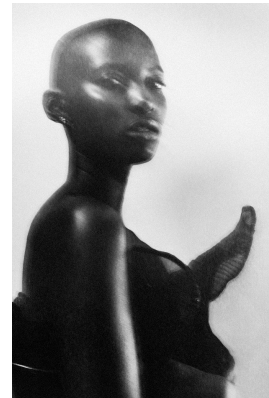

BOSS MODELS

JOHANNESBURG

KUBIE RAKGWAHLA

Height: 171cm Bust: 81cm Waist: 61cm Hips: 97cm Shoe: 6 UK Hair: Bald Eyes: Brown

BOSS MODELS

JOHANNESBURG

KUBIE RAKGWAHLA

Height: 171cm Bust: 81cm Waist: 61cm Hips: 97cm Shoe: 6 UK Hair: Bald Eyes: Brown