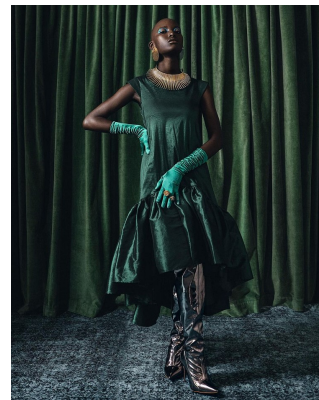

BOSS MODELS

JOHANNESBURG

KUBIE RAKGWAHLA

Height: 171cm Bust: 81cm Waist: 61cm Hips: 97cm Shoe: 6 UK Hair: Bald Eyes: Brown

BOSS MODELS

JOHANNESBURG

KUBIE RAKGWAHLA

Height: 171cm Bust: 81cm Waist: 61cm Hips: 97cm Shoe: 6 UK Hair: Bald Eyes: Brown