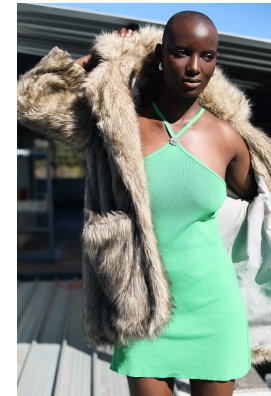

# BOSS MODELS

JOHANNESBURG

## KUBIE RAKGWAHLA

Height: 171cm Bust: 76cm Waist: 60cm Hips: 96cm Shoe: 6 UK Hair: Bald Eyes: Brown