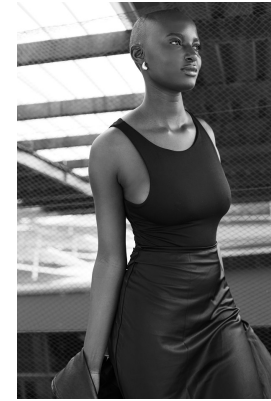

BOSS MODELS

JOHANNESBURG

KUBIE RAKGWAHLA

Height: 171cm Bust: 76cm Waist: 60cm Hips: 96cm Shoe: 6 UK Hair: Bald Eyes: Brown