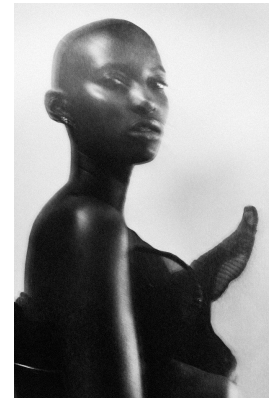

BOSS MODELS

JOHANNESBURG

KUBIE RAKGWAHLA

Height: 171cm Bust: 76cm Waist: 60cm Hips: 96cm Shoe: 6 UK Hair: Bald Eyes: Brown