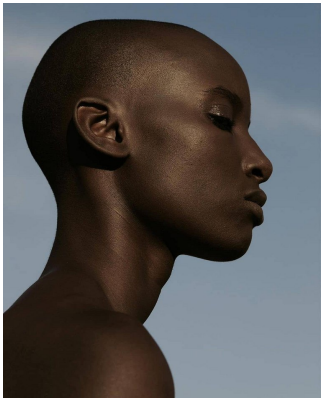

BOSS MODELS

JOHANNESBURG

KUBIE RAKGWAHLA

Height: 171cm Bust: 76cm Waist: 60cm Hips: 96cm Shoe: 6 UK Hair: Bald Eyes: Brown

BOSS MODELS

JOHANNESBURG

KUBIE RAKGWAHLA

Height: 171cm Bust: 76cm Waist: 60cm Hips: 96cm Shoe: 6 UK Hair: Bald Eyes: Brown