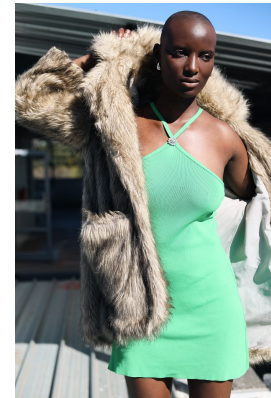

BOSS MODELS

JOHANNESBURG

KUBIE RAKGWAHLA

Height: 171cm Bust: 76cm Waist: 60cm Hips: 96cm Shoe: 6 UK Hair: Bald Eyes: Brown

BOSS MODELS

JOHANNESBURG

KUBIE RAKGWAHLA

Height: 171cm Bust: 76cm Waist: 60cm Hips: 96cm Shoe: 6 UK Hair: Bald Eyes: Brown