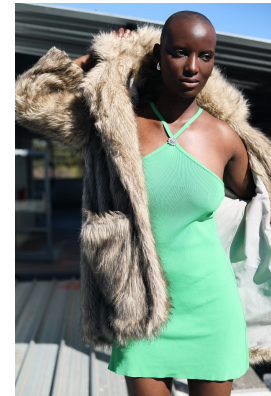

BOSS MODELS

JOHANNESBURG

KUBIE RAKGWAHLA

Height: 171cm Bust: 81cm Waist: 61cm Hips: 97cm Shoe: 6 UK Hair: Bald Eyes: Brown

BOSS MODELS

JOHANNESBURG

KUBIE RAKGWAHLA

Height: 171cm Bust: 81cm Waist: 61cm Hips: 97cm Shoe: 6 UK Hair: Bald Eyes: Brown