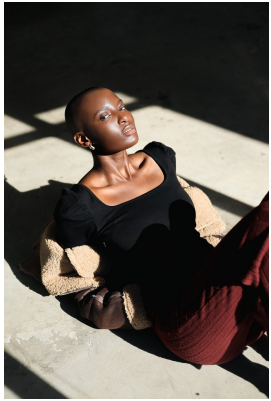

BOSS MODELS

JOHANNESBURG

KUBIE RAKGWAHLA

Height: 171cm Bust: 76cm Waist: 60cm Hips: 96cm Shoe: 6 UK Hair: Bald Eyes: Brown

BOSS MODELS

JOHANNESBURG

KUBIE RAKGWAHLA

Height: 171cm Bust: 76cm Waist: 60cm Hips: 96cm Shoe: 6 UK Hair: Bald Eyes: Brown