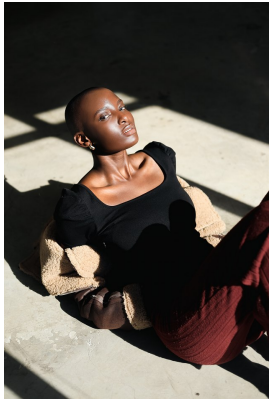

BOSS MODELS

JOHANNESBURG

KUBIE RAKGWAHLA

Height: 171cm Bust: 81cm Waist: 61cm Hips: 97cm Shoe: 6 UK Hair: Bald Eyes: Brown

BOSS MODELS

JOHANNESBURG

KUBIE RAKGWAHLA

Height: 171cm Bust: 81cm Waist: 61cm Hips: 97cm Shoe: 6 UK Hair: Bald Eyes: Brown