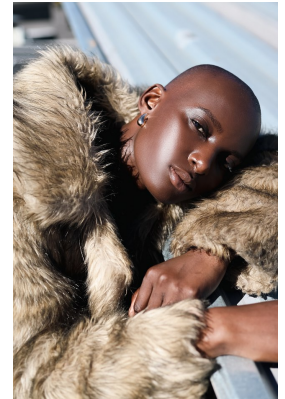

# BOSS MODELS

JOHANNESBURG

## KUBIE RAKGWAHLA

Height: 171cm Bust: 76cm Waist: 60cm Hips: 96cm Shoe: 6 UK Hair: Bald Eyes: Brown