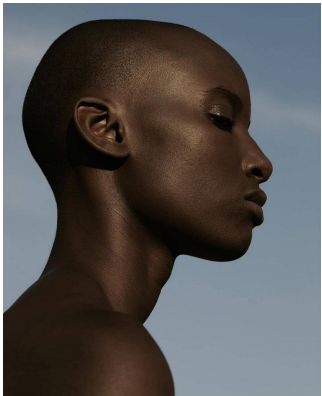

BOSS MODELS

JOHANNESBURG

KUBIE RAKGWAHLA

Height: 171cm Bust: 76cm Waist: 60cm Hips: 96cm Shoe: 6 UK Hair: Bald Eyes: Brown

BOSS MODELS

JOHANNESBURG

KUBIE RAKGWAHLA

Height: 171cm Bust: 76cm Waist: 60cm Hips: 96cm Shoe: 6 UK Hair: Bald Eyes: Brown