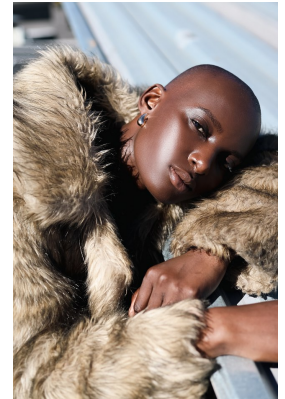

BOSS MODELS

JOHANNESBURG

KUBIE RAKGWAHLA

Height: 171cm Bust: 76cm Waist: 60cm Hips: 96cm Shoe: 6 UK Hair: Bald Eyes: Brown

BOSS MODELS

JOHANNESBURG

KUBIE RAKGWAHLA

Height: 171cm Bust: 76cm Waist: 60cm Hips: 96cm Shoe: 6 UK Hair: Bald Eyes: Brown