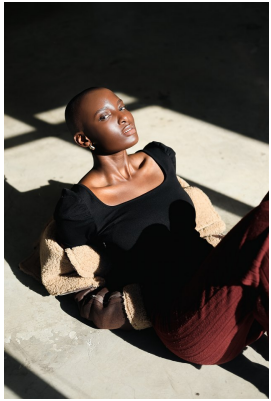

BOSS MODELS

JOHANNESBURG

KUBIE RAKGWAHLA

Height: 171cm Bust: 76cm Waist: 60cm Hips: 96cm Shoe: 6 UK Hair: Bald Eyes: Brown