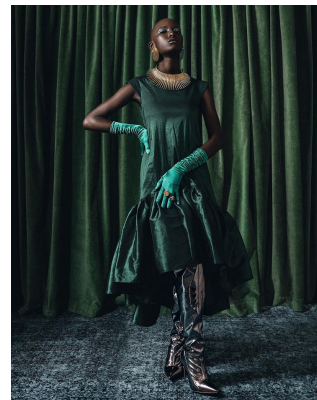

# BOSS MODELS

JOHANNESBURG

## KUBIE RAKGWAHLA

Height: 171cm Bust: 76cm Waist: 60cm Hips: 96cm Shoe: 6 UK Hair: Bald Eyes: Brown