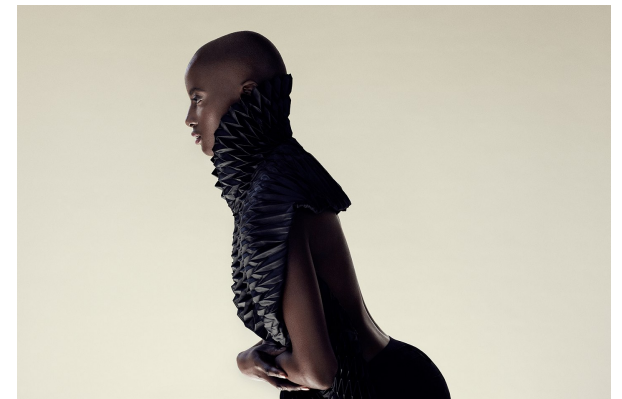

BOSS MODELS

JOHANNESBURG

KUBIE RAKGWAHLA

Height: 171cm Bust: 81cm Waist: 61cm Hips: 97cm Shoe: 6 UK Hair: Bald Eyes: Brown

BOSS MODELS

JOHANNESBURG

KUBIE RAKGWAHLA

Height: 171cm Bust: 81cm Waist: 61cm Hips: 97cm Shoe: 6 UK Hair: Bald Eyes: Brown