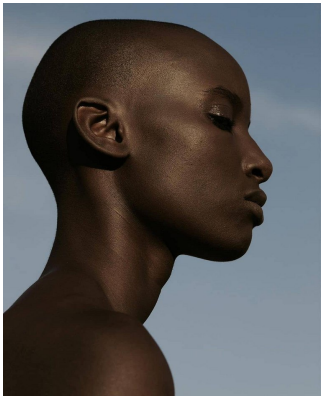

BOSS MODELS

JOHANNESBURG

KUBIE RAKGWAHLA

Height: 171cm Bust: 81cm Waist: 61cm Hips: 97cm Shoe: 6 UK Hair: Bald Eyes: Brown

BOSS MODELS

JOHANNESBURG

KUBIE RAKGWAHLA

Height: 171cm Bust: 81cm Waist: 61cm Hips: 97cm Shoe: 6 UK Hair: Bald Eyes: Brown