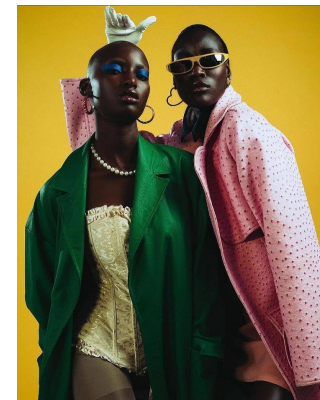

BOSS MODELS

JOHANNESBURG

KUBIE RAKGWAHLA

Height: 171cm Bust: 76cm Waist: 60cm Hips: 96cm Shoe: 6 UK Hair: Bald Eyes: Brown

BOSS MODELS

JOHANNESBURG

KUBIE RAKGWAHLA

Height: 171cm Bust: 76cm Waist: 60cm Hips: 96cm Shoe: 6 UK Hair: Bald Eyes: Brown