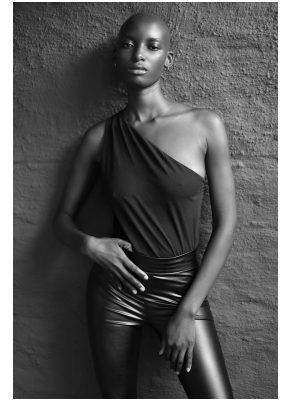

BOSS MODELS

JOHANNESBURG

KUBIE RAKGWAHLA

Height: 171cm Bust: 76cm Waist: 60cm Hips: 96cm Shoe: 6 UK Hair: Bald Eyes: Brown