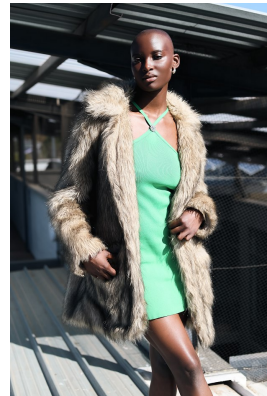

BOSS MODELS

JOHANNESBURG

KUBIE RAKGWAHLA

Height: 171cm Bust: 76cm Waist: 60cm Hips: 96cm Shoe: 6 UK Hair: Bald Eyes: Brown

BOSS MODELS

JOHANNESBURG

KUBIE RAKGWAHLA

Height: 171cm Bust: 76cm Waist: 60cm Hips: 96cm Shoe: 6 UK Hair: Bald Eyes: Brown