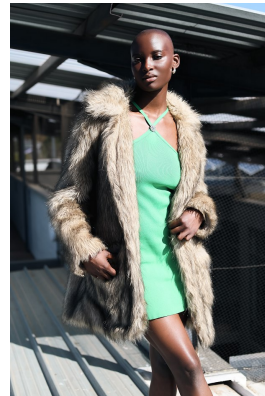

# BOSS MODELS

JOHANNESBURG

## KUBIE RAKGWAHLA

Height: 171cm Bust: 76cm Waist: 60cm Hips: 96cm Shoe: 6 UK Hair: Bald Eyes: Brown