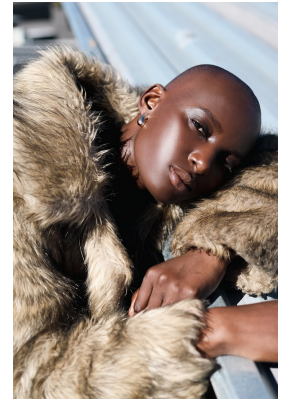

BOSS MODELS

JOHANNESBURG

KUBIE RAKGWAHLA

Height: 171cm Bust: 81cm Waist: 61cm Hips: 97cm Shoe: 6 UK Hair: Bald Eyes: Brown

BOSS MODELS

JOHANNESBURG

KUBIE RAKGWAHLA

Height: 171cm Bust: 81cm Waist: 61cm Hips: 97cm Shoe: 6 UK Hair: Bald Eyes: Brown