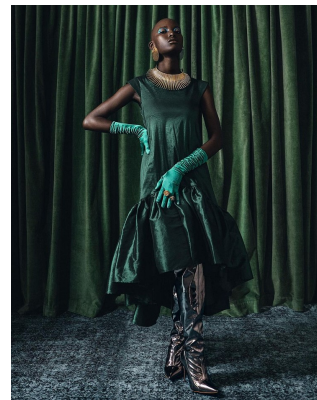

BOSS MODELS

JOHANNESBURG

KUBIE RAKGWAHLA

Height: 171cm Bust: 76cm Waist: 60cm Hips: 96cm Shoe: 6 UK Hair: Bald Eyes: Brown

BOSS MODELS

JOHANNESBURG

KUBIE RAKGWAHLA

Height: 171cm Bust: 76cm Waist: 60cm Hips: 96cm Shoe: 6 UK Hair: Bald Eyes: Brown