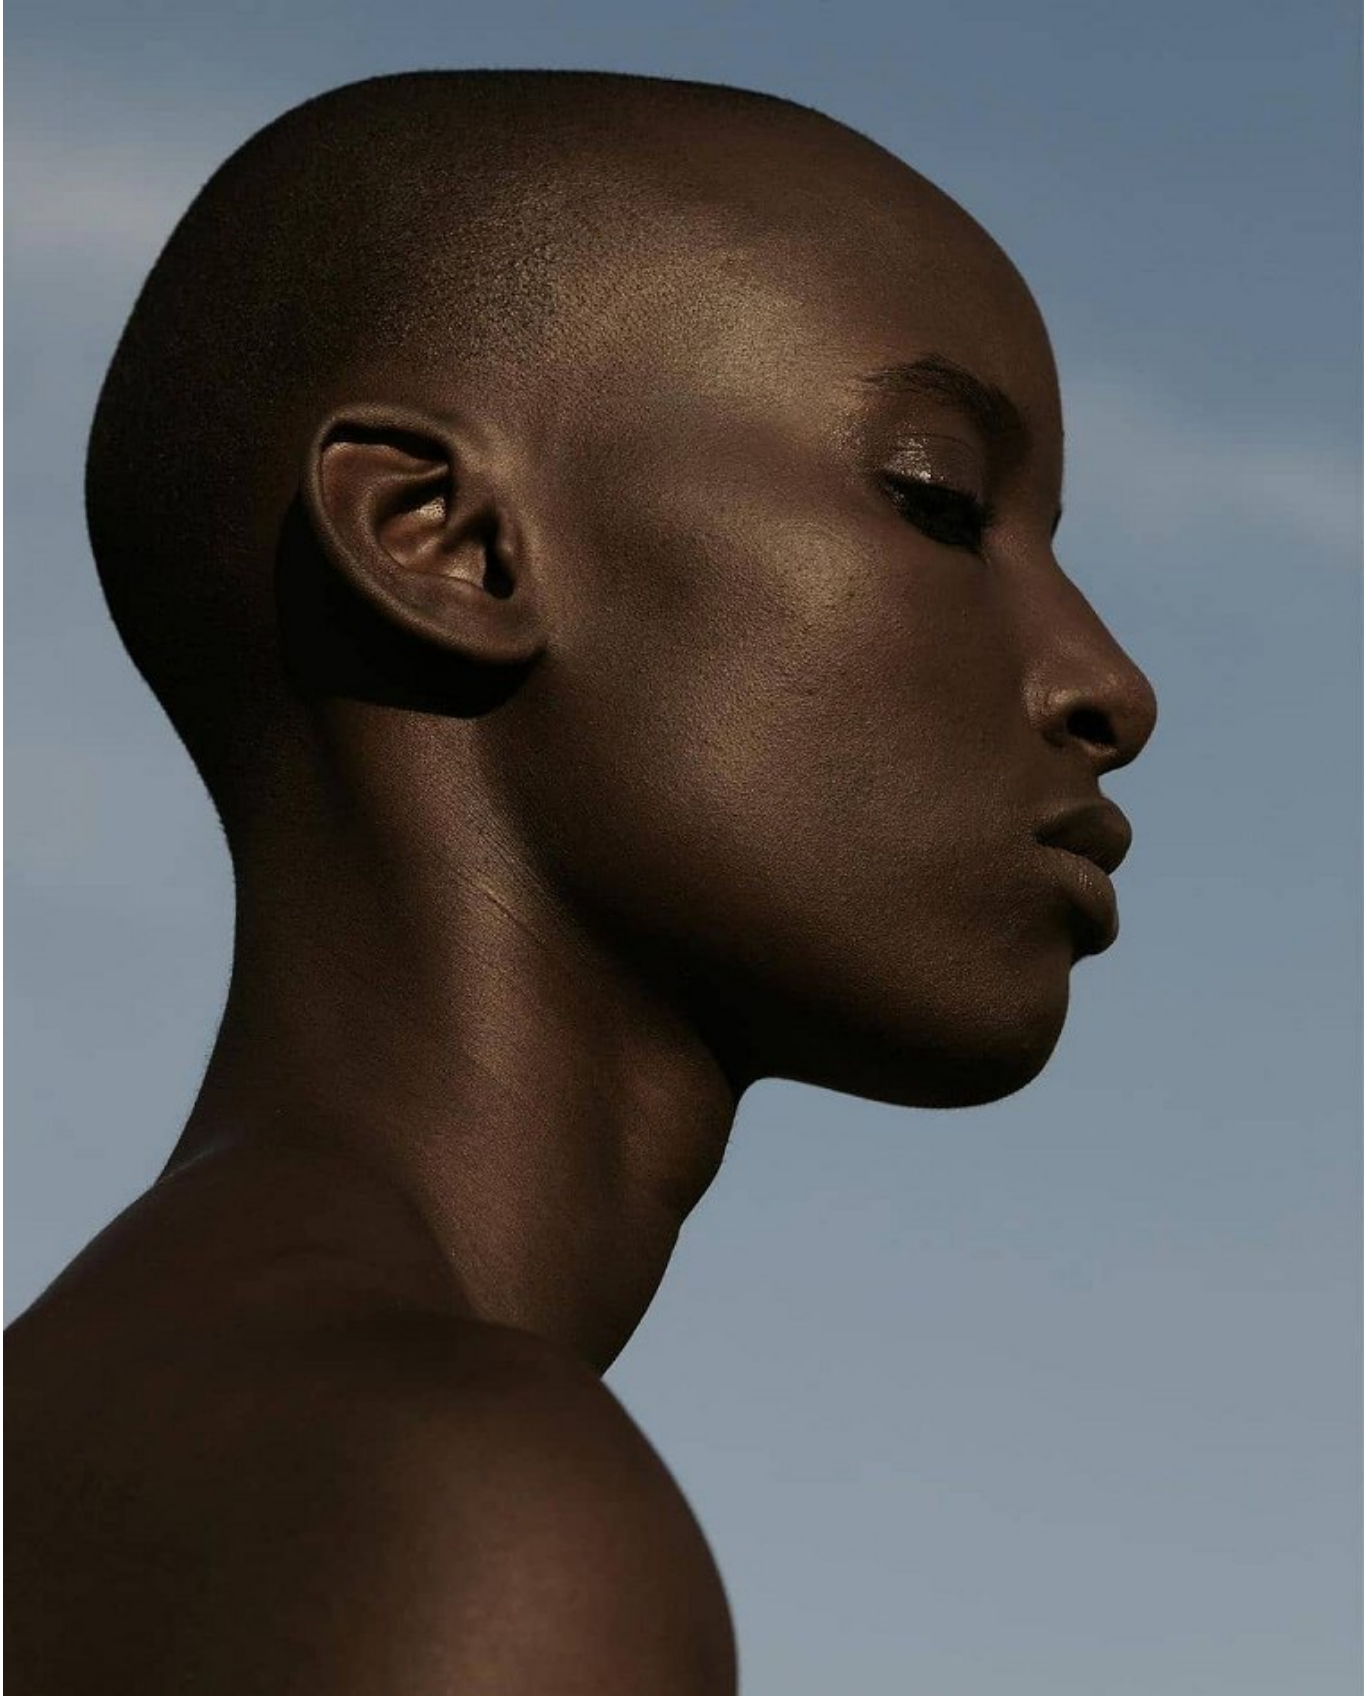

BOSS MODELS

JOHANNESBURG

KUBIE RAKGWAHLA

Height: 171cm Bust: 83cm Waist: 62cm Hips: 95cm Shoe: 6 UK Hair: Bald Eyes: Brown