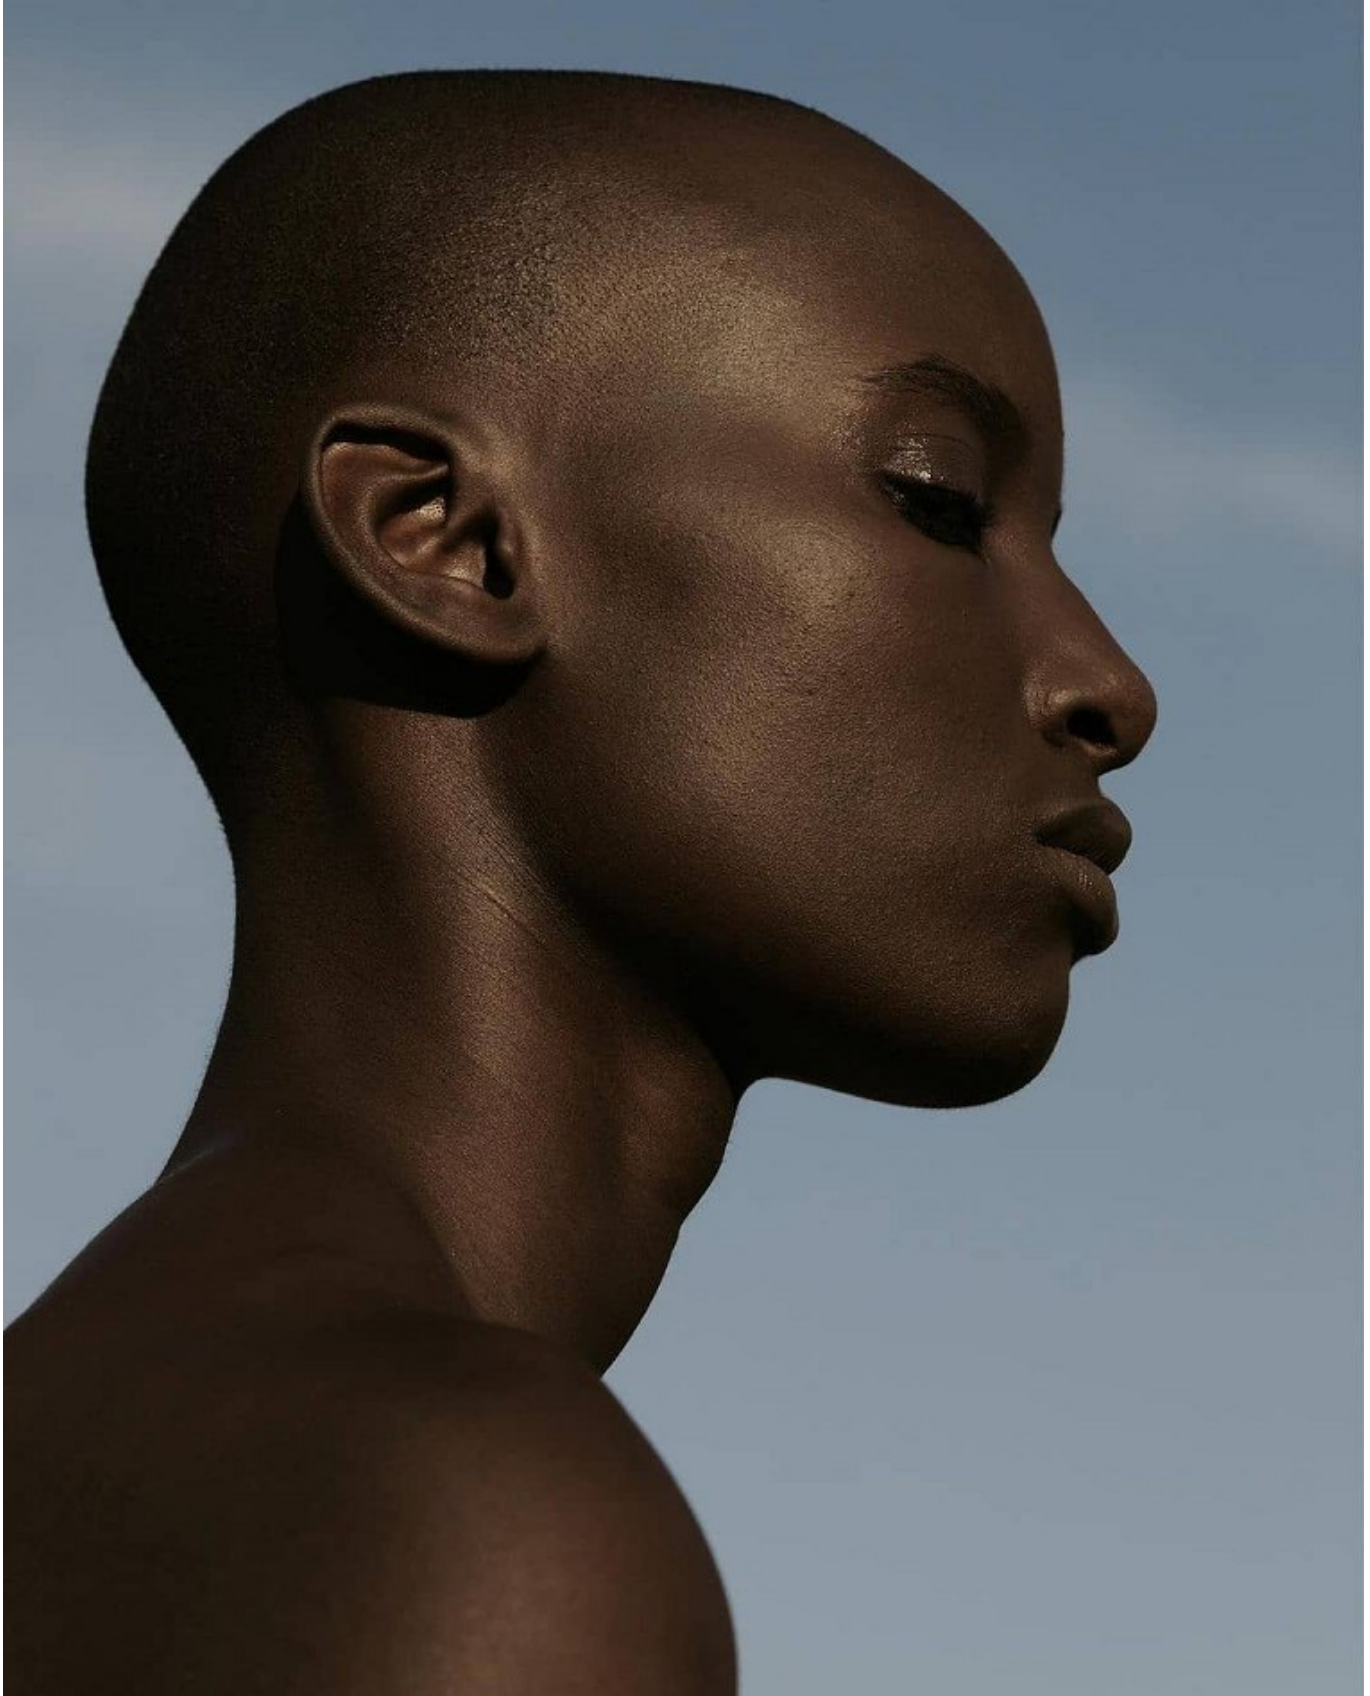

BOSS MODELS

JOHANNESBURG

KUBIE RAKGWAHLA

Height: 171cm Bust: 76cm Waist: 60cm Hips: 96cm Shoe: 6 UK Hair: Bald Eyes: Brown