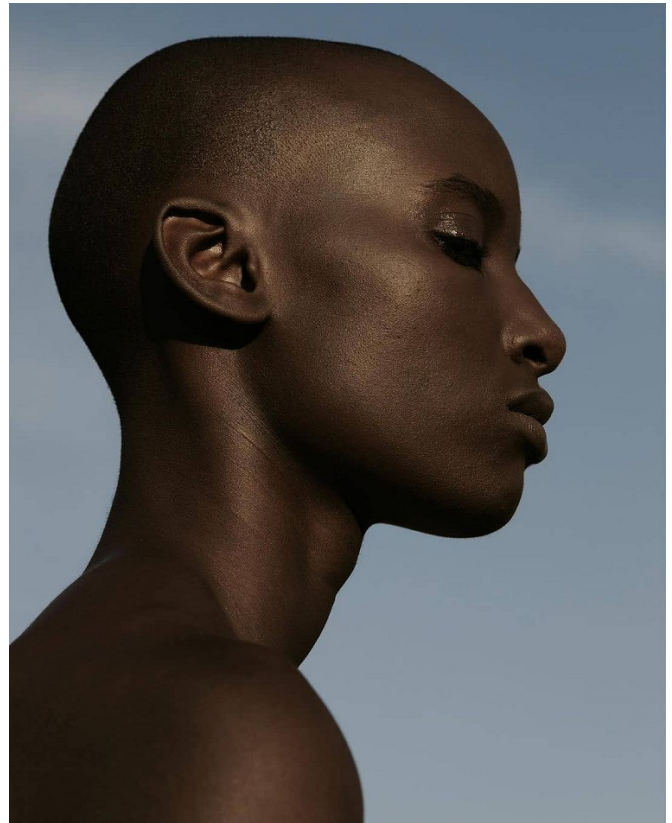

BOSS MODELS

JOHANNESBURG

KUBIE RAKGWAHLA

Height: 171cm Bust: 76cm Waist: 60cm Hips: 96cm Shoe: 6 UK Hair: Bald Eyes: Brown

BOSS MODELS

JOHANNESBURG

KUBIE RAKGWAHLA

Height: 171cm Bust: 76cm Waist: 60cm Hips: 96cm Shoe: 6 UK Hair: Bald Eyes: Brown