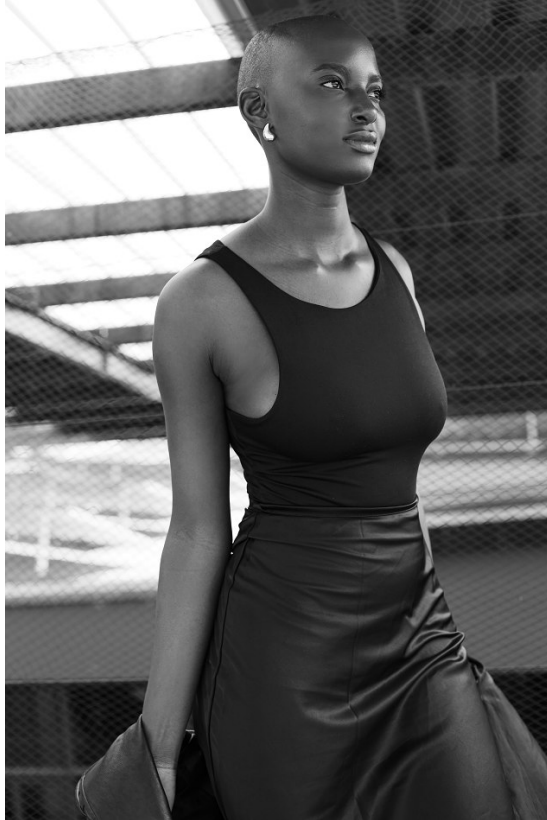

BOSS MODELS

JOHANNESBURG

KUBIE RAKGWAHLA

Height: 171cm Bust: 76cm Waist: 60cm Hips: 96cm Shoe: 6 UK Hair: Bald Eyes: Brown