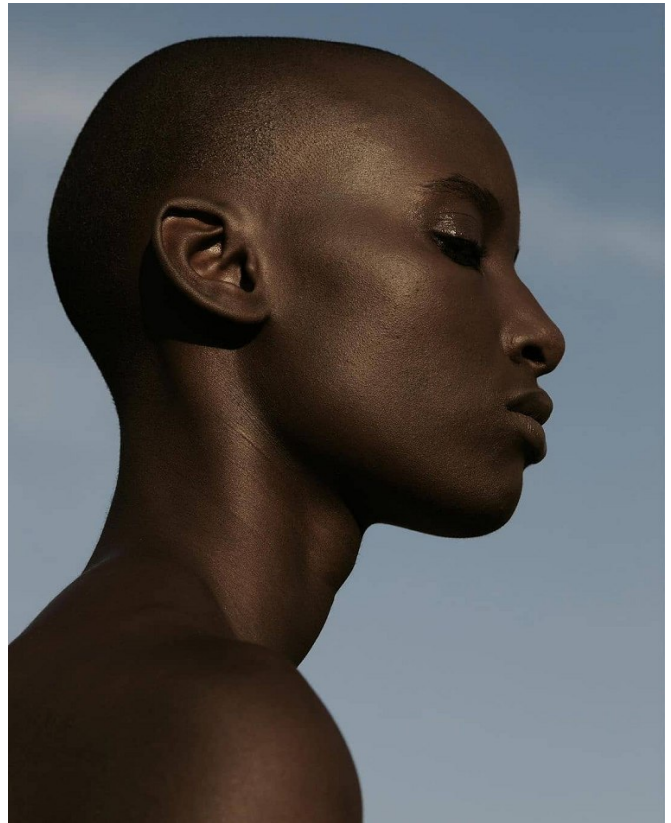

BOSS MODELS

JOHANNESBURG

KUBIE RAKGWAHLA

Height: 171cm Bust: 76cm Waist: 60cm Hips: 96cm Shoe: 6 UK Hair: Bald Eyes: Brown

BOSS MODELS

JOHANNESBURG

KUBIE RAKGWAHLA

Height: 171cm Bust: 76cm Waist: 60cm Hips: 96cm Shoe: 6 UK Hair: Bald Eyes: Brown