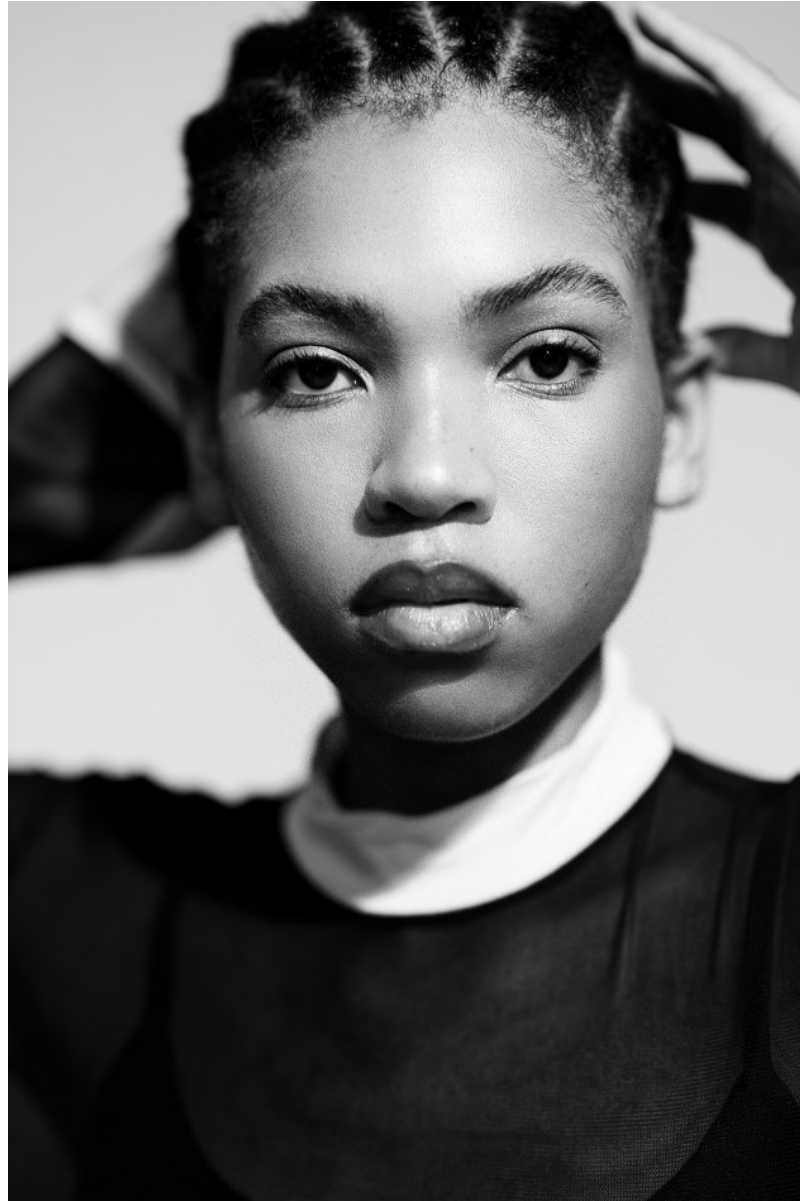

BOSS MODELS

JOHANNESBURG

WACHUKA MATELAKENGISA

Height: 178cm Bust: 85cm Waist: 66cm Hips: 99cm Shoe: 7 UK Hair: Black Eyes: Black

BOSS MODELS

JOHANNESBURG

WACHUKA MATELAKENGISA

Height: 178cm Bust: 85cm Waist: 66cm Hips: 99cm Shoe: 7 UK Hair: Black Eyes: Black