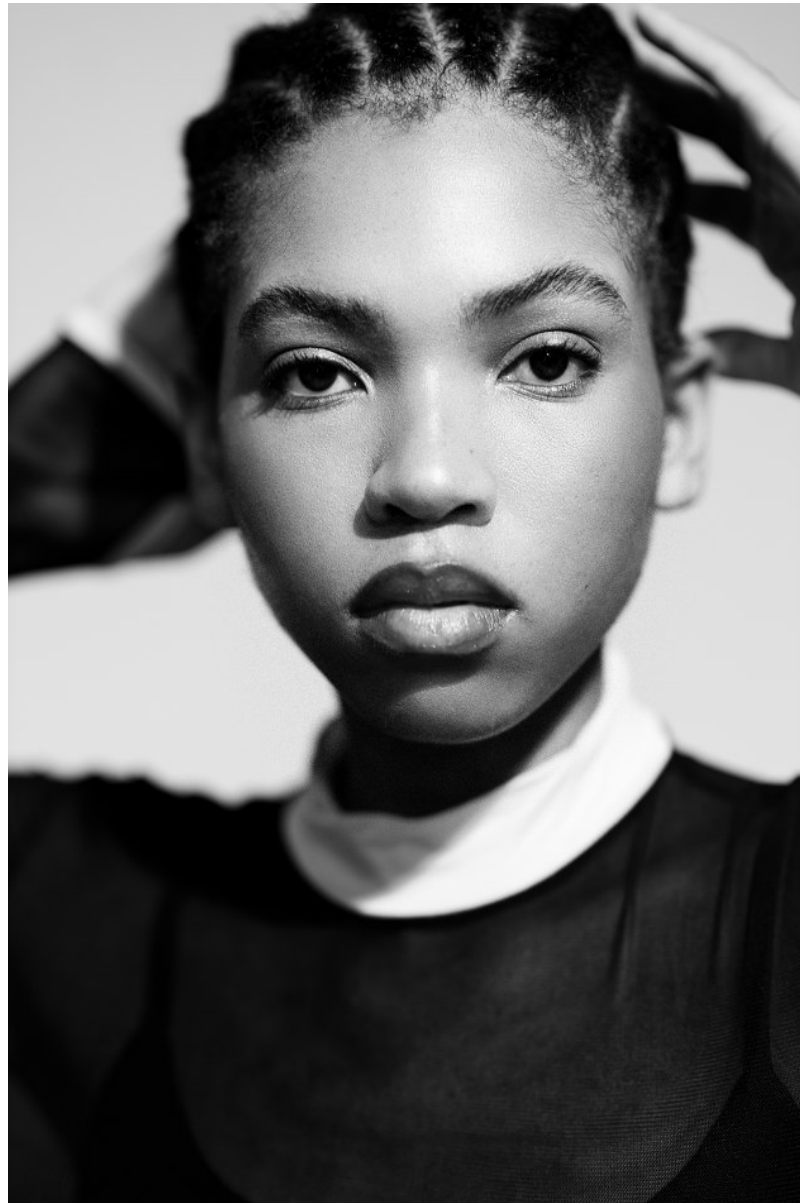

# BOSS MODELS

JOHANNESBURG

WACHUKA MATELAKENGISA

Height: 178cm Bust: 85cm Waist: 66cm Hips: 99cm Shoe: 7 UK Hair: Black Eyes: Black