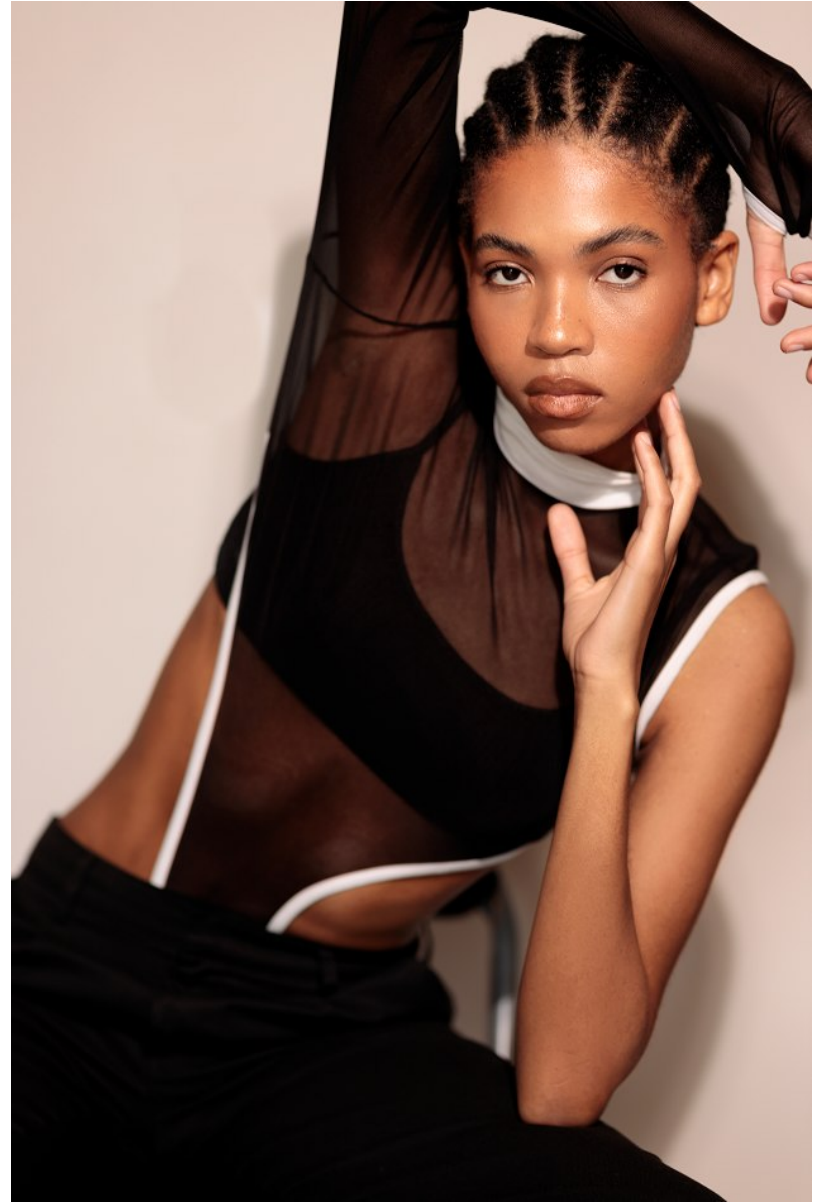

BOSS MODELS

JOHANNESBURG

WACHUKA MATELAKENGISA

Height: 178cm Bust: 85cm Waist: 66cm Hips: 99cm Shoe: 7 UK Hair: Black Eyes: Black