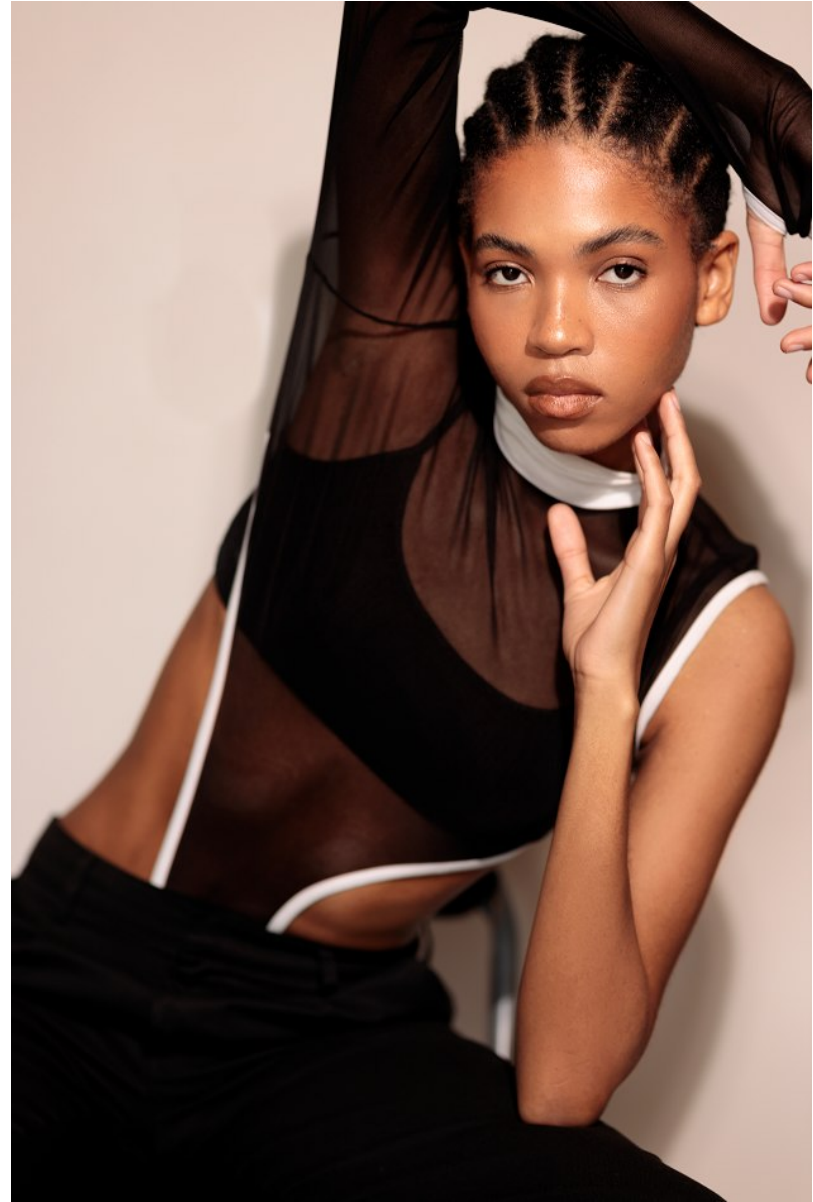

BOSS MODELS

JOHANNESBURG

WACHUKA MATELAKENGISA

Height: 178cm Bust: 85cm Waist: 66cm Hips: 99cm Shoe: 7 UK Hair: Black Eyes: Black