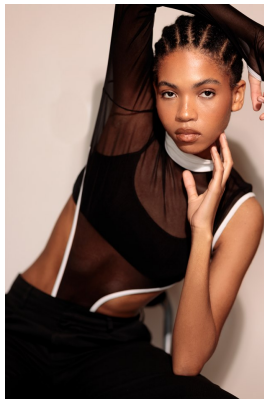

BOSS MODELS

JOHANNESBURG

WACHUKA MATELAKENGISA

Height: 178cm Bust: 85cm Waist: 66cm Hips: 99cm Shoe: 7 UK Hair: Black Eyes: Black