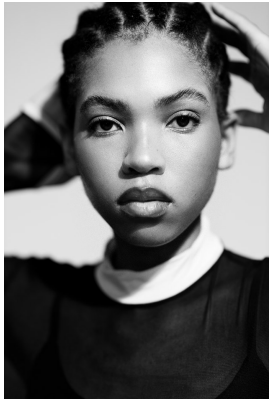

BOSS MODELS

JOHANNESBURG

WACHUKA MATELAKENGISA

Height: 178cm Bust: 85cm Waist: 66cm Hips: 99cm Shoe: 7 UK Hair: Black Eyes: Black