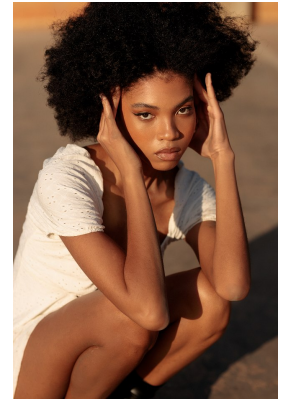

BOSS MODELS

JOHANNESBURG

WACHUKA MATELAKENGISA

Height: 178cm Bust: 85cm Waist: 66cm Hips: 99cm Shoe: 7 UK Hair: Black Eyes: Black