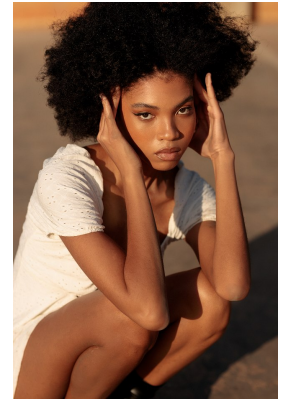

# BOSS MODELS

JOHANNESBURG

## WACHUKA MATELAKENGISA

Height: 178cm Bust: 85cm Waist: 66cm Hips: 99cm Shoe: 7 UK Hair: Black Eyes: Black