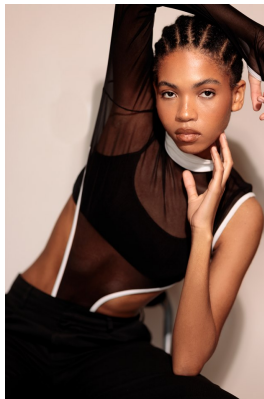

# BOSS MODELS

JOHANNESBURG

## WACHUKA MATELAKENGISA

Height: 178cm Bust: 85cm Waist: 66cm Hips: 99cm Shoe: 7 UK Hair: Black Eyes: Black