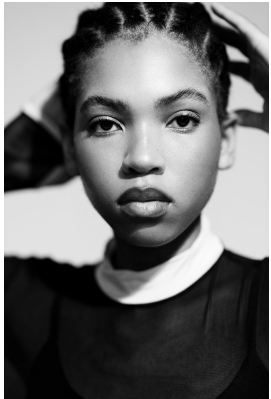

# BOSS MODELS

JOHANNESBURG

## WACHUKA MATELAKENGISA

Height: 178cm Bust: 85cm Waist: 66cm Hips: 99cm Shoe: 7 UK Hair: Black Eyes: Black