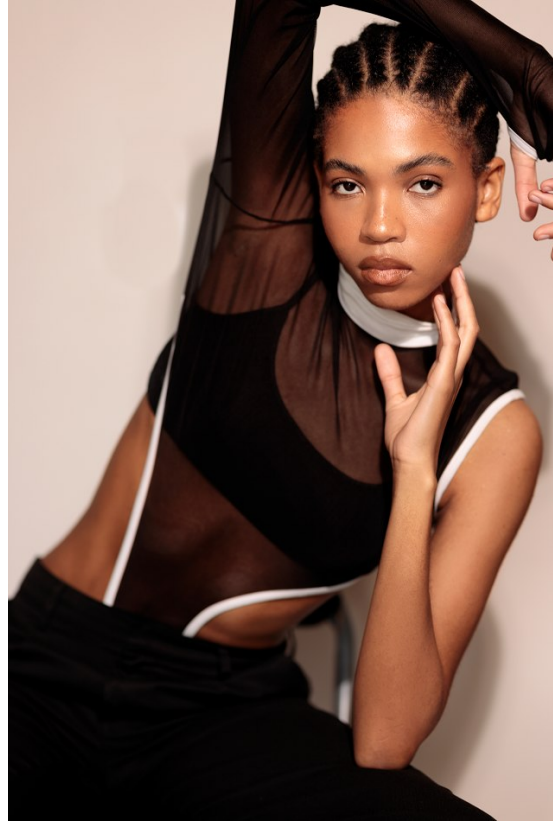

BOSS MODELS

JOHANNESBURG

WACHUKA MATELAKENGISA

Height: 178cm Bust: 85cm Waist: 66cm Hips: 99cm Shoe: 7 UK Hair: Black Eyes: Black