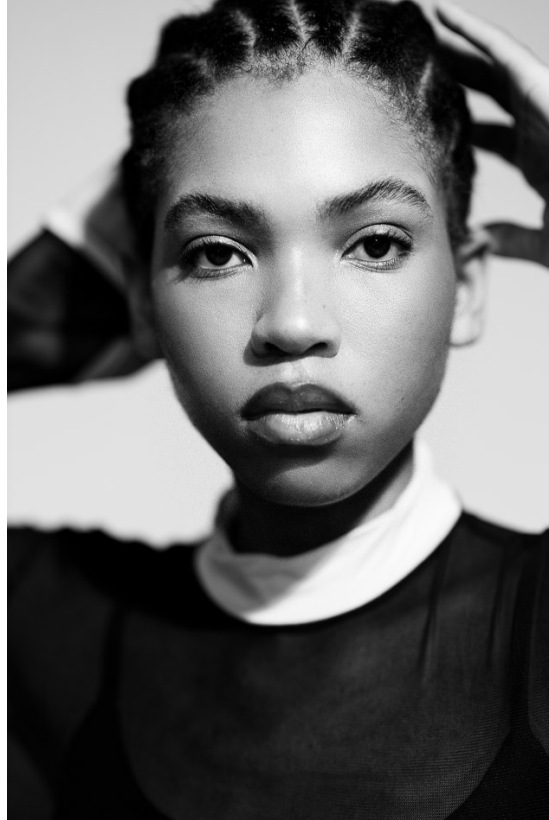

# BOSS MODELS

JOHANNESBURG

## WACHUKA MATELAKENGISA

Height: 178cm Bust: 85cm Waist: 66cm Hips: 99cm Shoe: 7 UK Hair: Black Eyes: Black