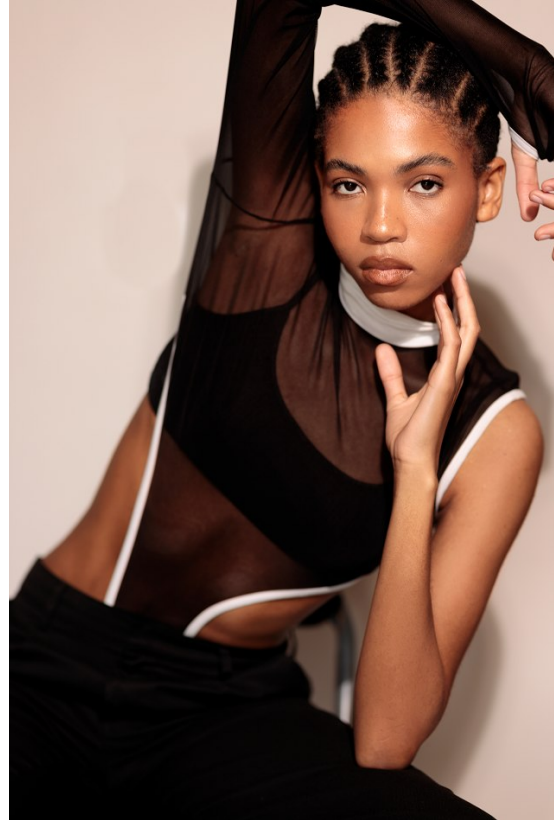

BOSS MODELS

JOHANNESBURG

WACHUKA MATELAKENGISA

Height: 178cm Bust: 85cm Waist: 66cm Hips: 99cm Shoe: 7 UK Hair: Black Eyes: Black