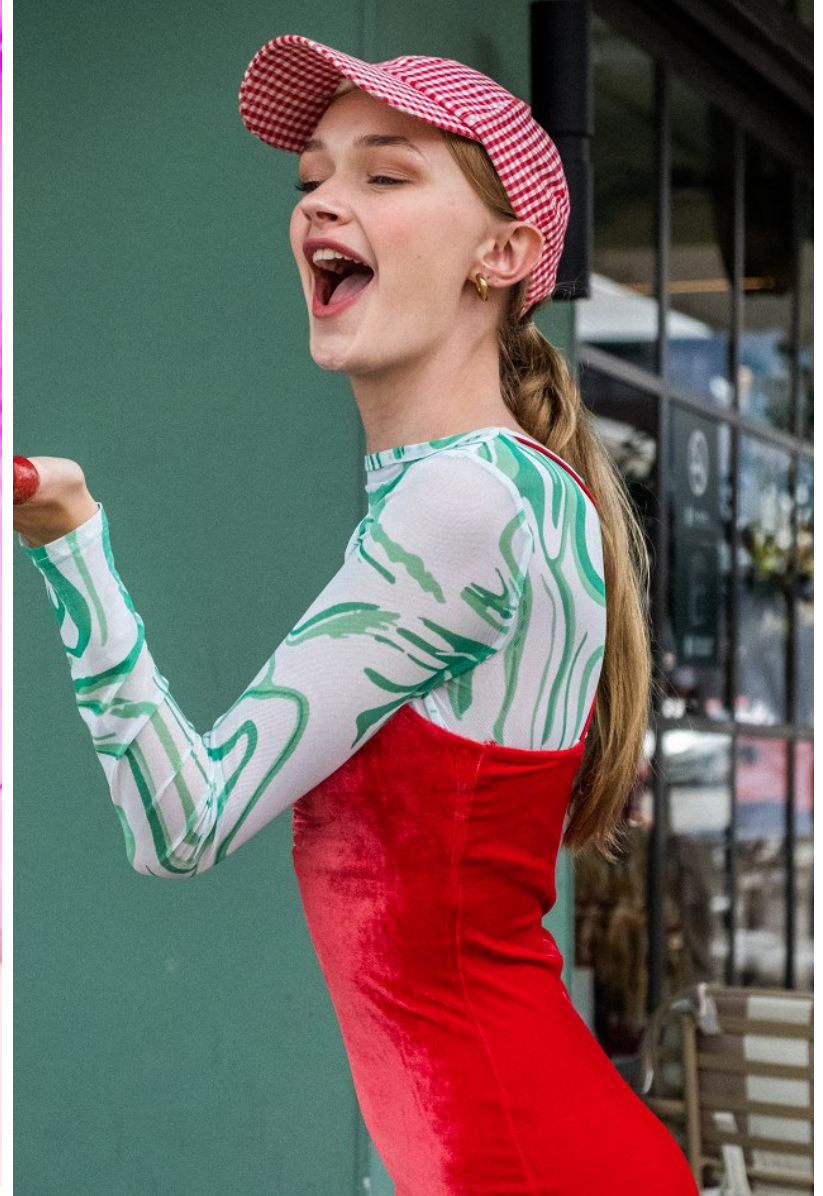

BOSS MODELS

JOHANNESBURG

Height: 174cm Bust: 83cm Waist: 63cm Hips: 90cm Shoe: 6 UK Hair: Blonde Eyes: Blue