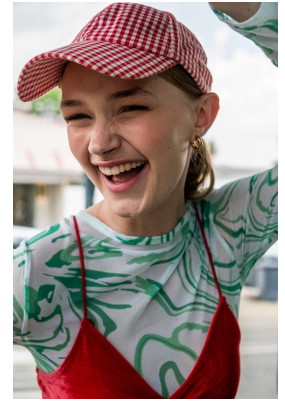

BOSS MODELS

JOHANNESBURG

JORDAN BATE

Height: 174cm Bust: 83cm Waist: 63cm Hips: 90cm Shoe: 6 UK Hair: Blonde Eyes: Blue

BOSS MODELS

JOHANNESBURG

JORDAN BATE

Height: 174cm Bust: 83cm Waist: 63cm Hips: 90cm Shoe: 6 UK Hair: Blonde Eyes: Blue