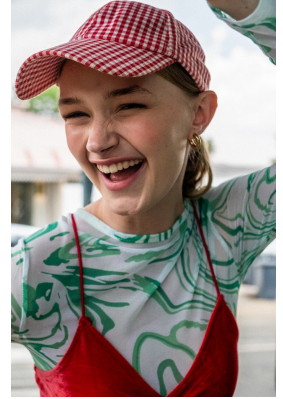

BOSS MODELS

JOHANNESBURG

JORDAN BATE

Height: 174cm Bust: 83cm Waist: 63cm Hips: 90cm Shoe: 6 UK Hair: Blonde Eyes: Blue

BOSS MODELS

JOHANNESBURG

JORDAN BATE

Height: 174cm Bust: 83cm Waist: 63cm Hips: 90cm Shoe: 6 UK Hair: Blonde Eyes: Blue