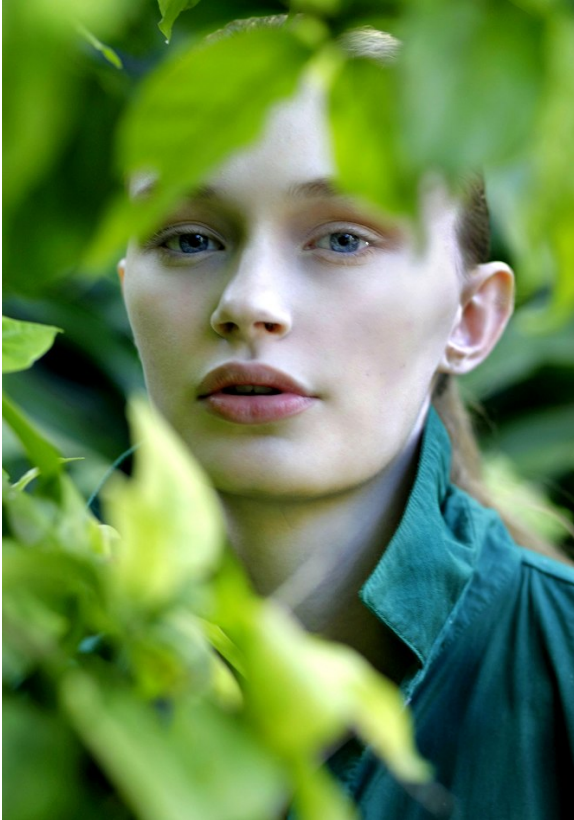

# BOSS MODELS

JOHANNESBURG

JORDAN BATE

Height: 174cm Bust: 83cm Waist: 63cm Hips: 90cm Shoe: 6 UK Hair: Blonde Eyes: Blue