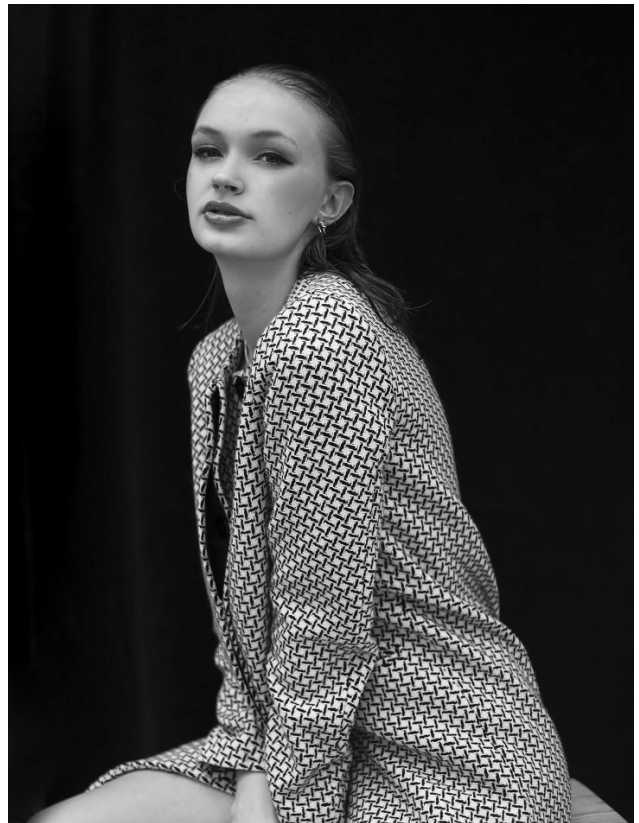

BOSS MODELS

JOHANNESBURG

JORDAN BATE

Height: 174cm Bust: 83cm Waist: 63cm Hips: 90cm Shoe: 6 UK Hair: Blonde Eyes: Blue

BOSS MODELS

JOHANNESBURG

JORDAN BATE

Height: 174cm Bust: 83cm Waist: 63cm Hips: 90cm Shoe: 6 UK Hair: Blonde Eyes: Blue