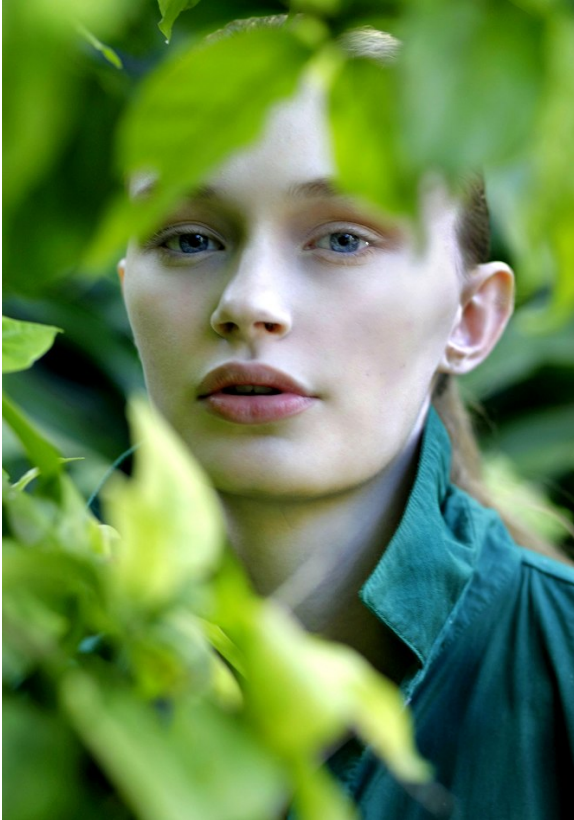

BOSS MODELS

JOHANNESBURG

JORDAN BATE

Height: 174cm Bust: 83cm Waist: 63cm Hips: 90cm Shoe: 6 UK Hair: Blonde Eyes: Blue

BOSS MODELS

JOHANNESBURG

JORDAN BATE

Height: 174cm Bust: 83cm Waist: 63cm Hips: 90cm Shoe: 6 UK Hair: Blonde Eyes: Blue