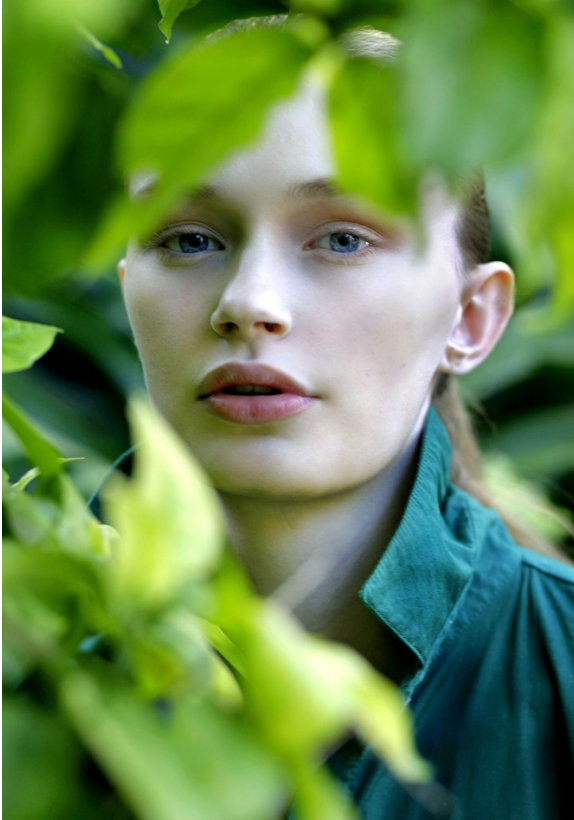

JORDAN BATE

BOSS MODELS

JOHANNESBURG

JORDAN BATE

Height: 174cm Bust: 80cm Waist: 64cm Hips: 90cm Shoe: 6 UK Hair: Blonde Eyes: Blue