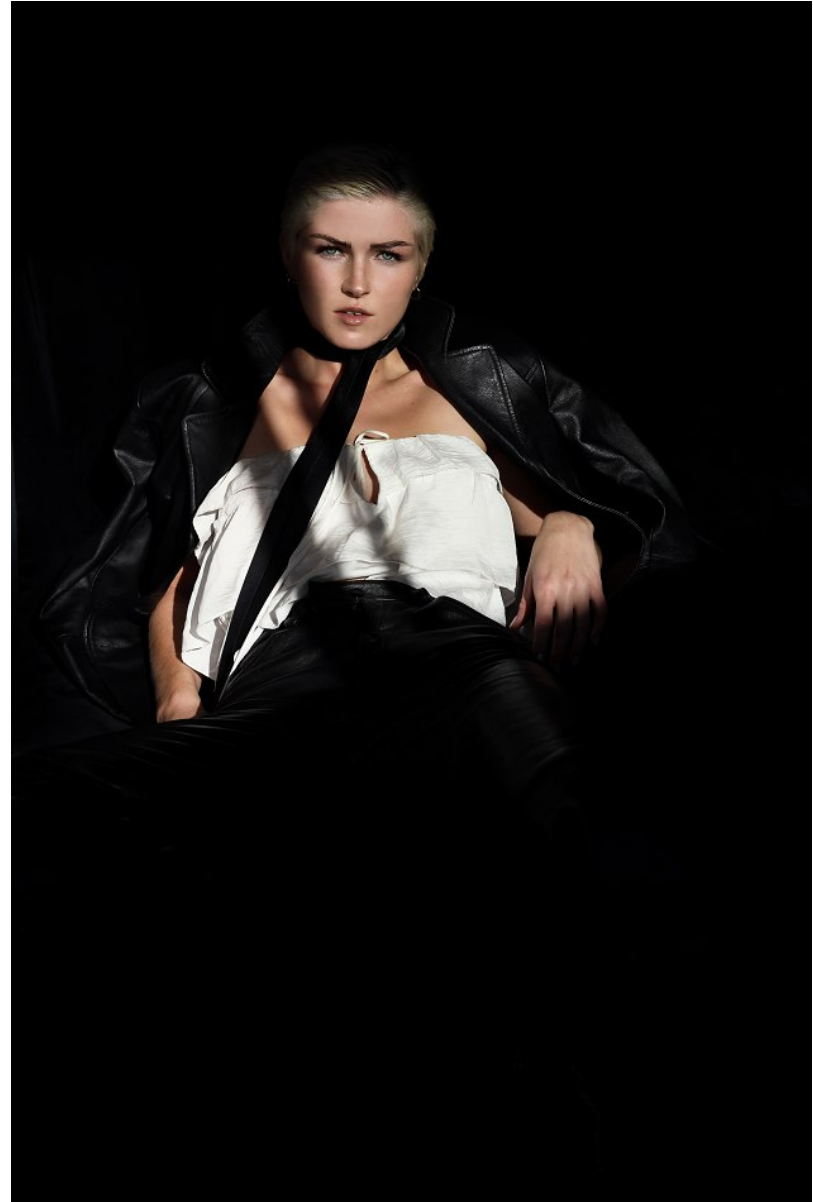

BOSS MODELS

JOHANNESBURG

SIENNA ZOUTENDYK

Height: 170cm Bust: 86cm Waist: 64cm Hips: 89cm Shoe: 6 UK Hair: Brunette Eyes: Blue/Green

BOSS MODELS

JOHANNESBURG

SIENNA ZOUTENDYK

Height: 170cm Bust: 86cm Waist: 64cm Hips: 89cm Shoe: 6 UK Hair: Brunette Eyes: Blue/Green