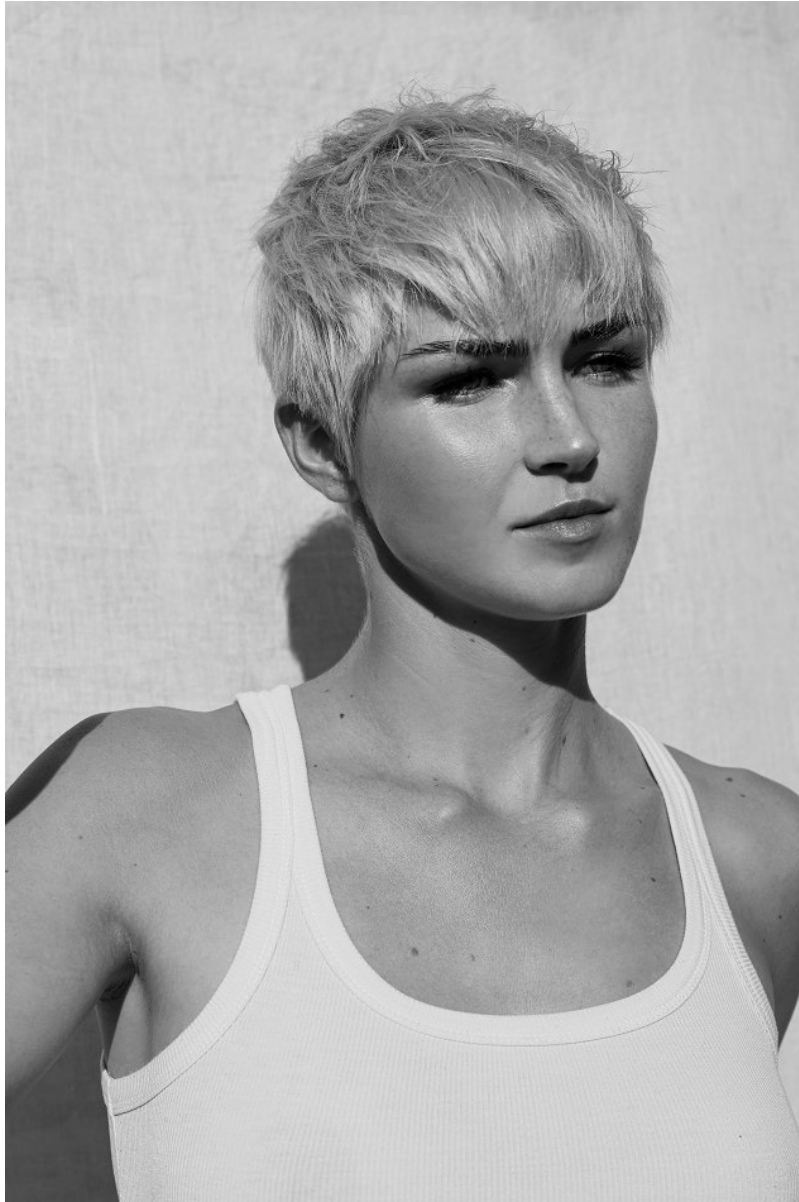

BOSS MODELS

JOHANNESBURG

SIENNA ZOUTENDYK

Height: 170cm Bust: 86cm Waist: 64cm Hips: 89cm Shoe: 6 UK Hair: Brunette Eyes: Blue/Green

BOSS MODELS

JOHANNESBURG

SIENNA ZOUTENDYK

Height: 170cm Bust: 86cm Waist: 64cm Hips: 89cm Shoe: 6 UK Hair: Brunette Eyes: Blue/Green