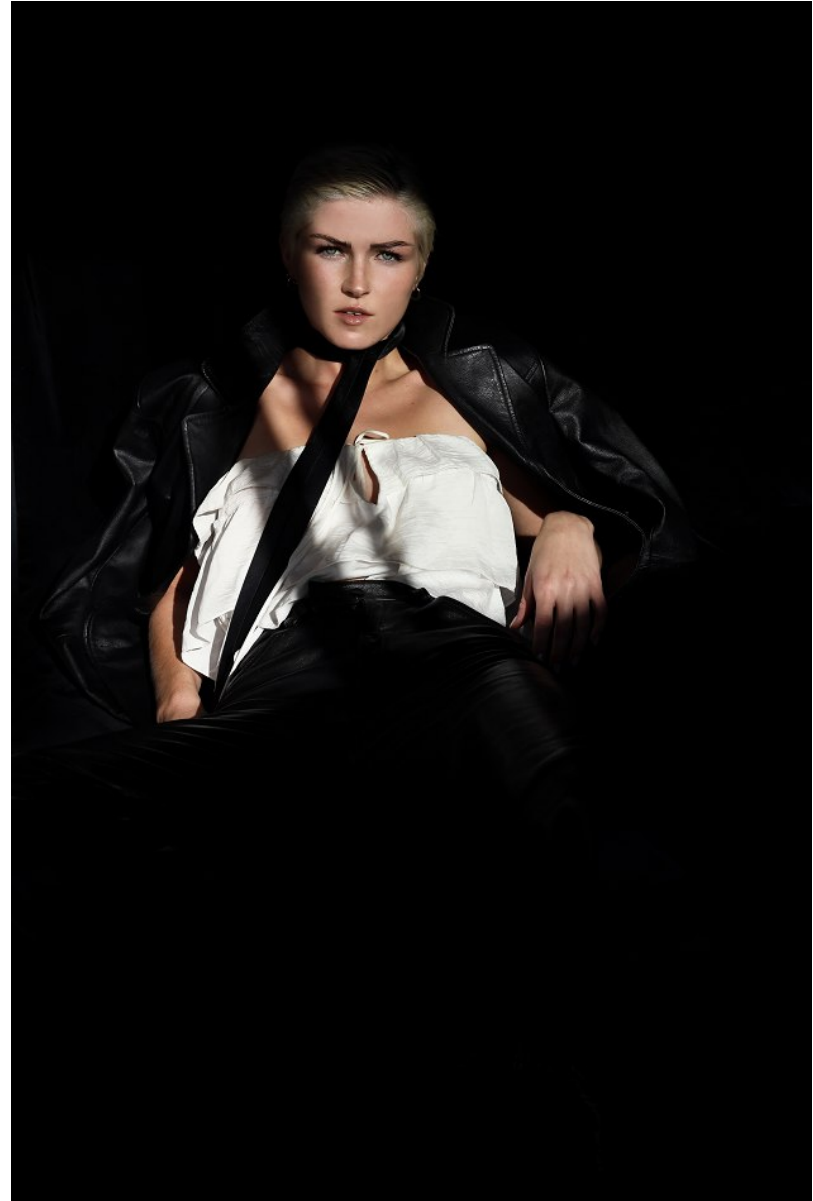

BOSS MODELS

JOHANNESBURG

SIENNA ZOUTENDYK

Height: 170cm Bust: 86cm Waist: 64cm Hips: 89cm Shoe: 6 UK Hair: Brunette Eyes: Blue/Green

BOSS MODELS

JOHANNESBURG

SIENNA ZOUTENDYK

Height: 170cm Bust: 86cm Waist: 64cm Hips: 89cm Shoe: 6 UK Hair: Brunette Eyes: Blue/Green