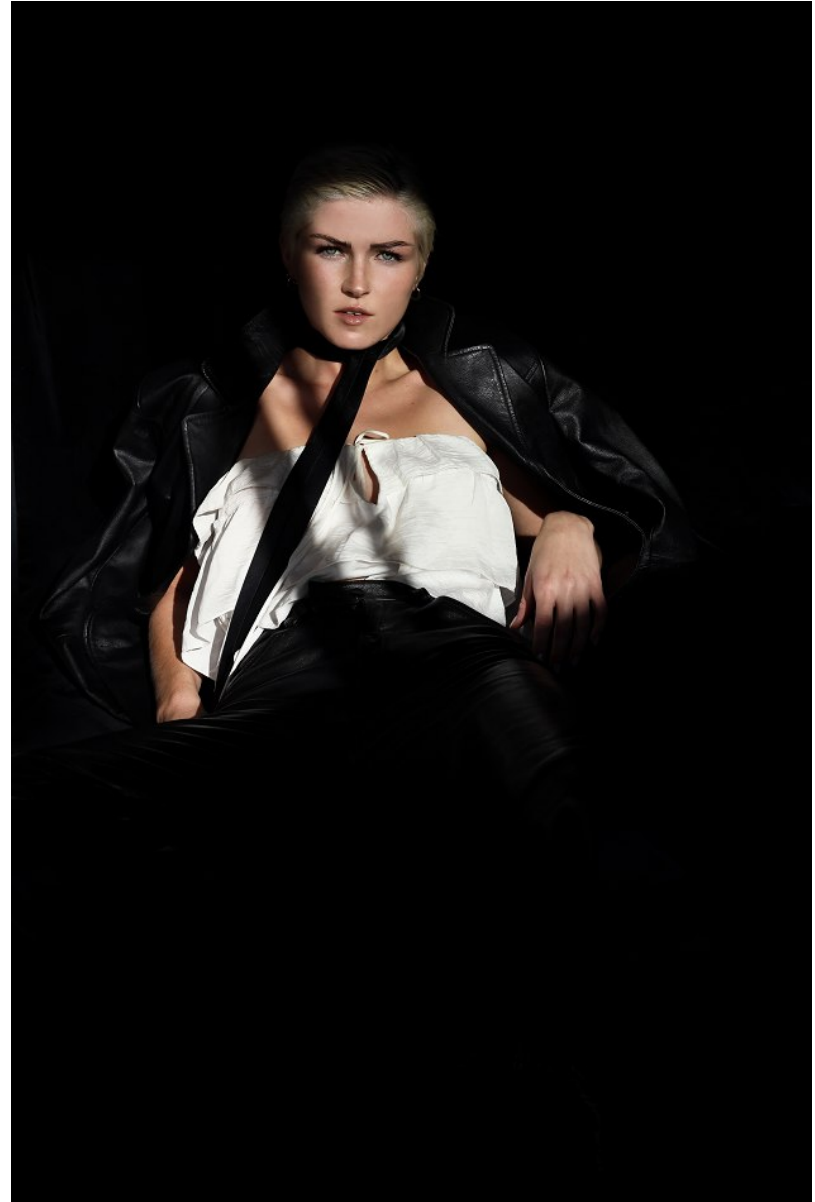

BOSS MODELS

JOHANNESBURG

SIENNA ZOUTENDYK

Height: 170cm Bust: 86cm Waist: 64cm Hips: 89cm Shoe: 6 UK Hair: Brunette Eyes: Blue/Green

BOSS MODELS

JOHANNESBURG

SIENNA ZOUTENDYK

Height: 170cm Bust: 86cm Waist: 64cm Hips: 89cm Shoe: 6 UK Hair: Brunette Eyes: Blue/Green