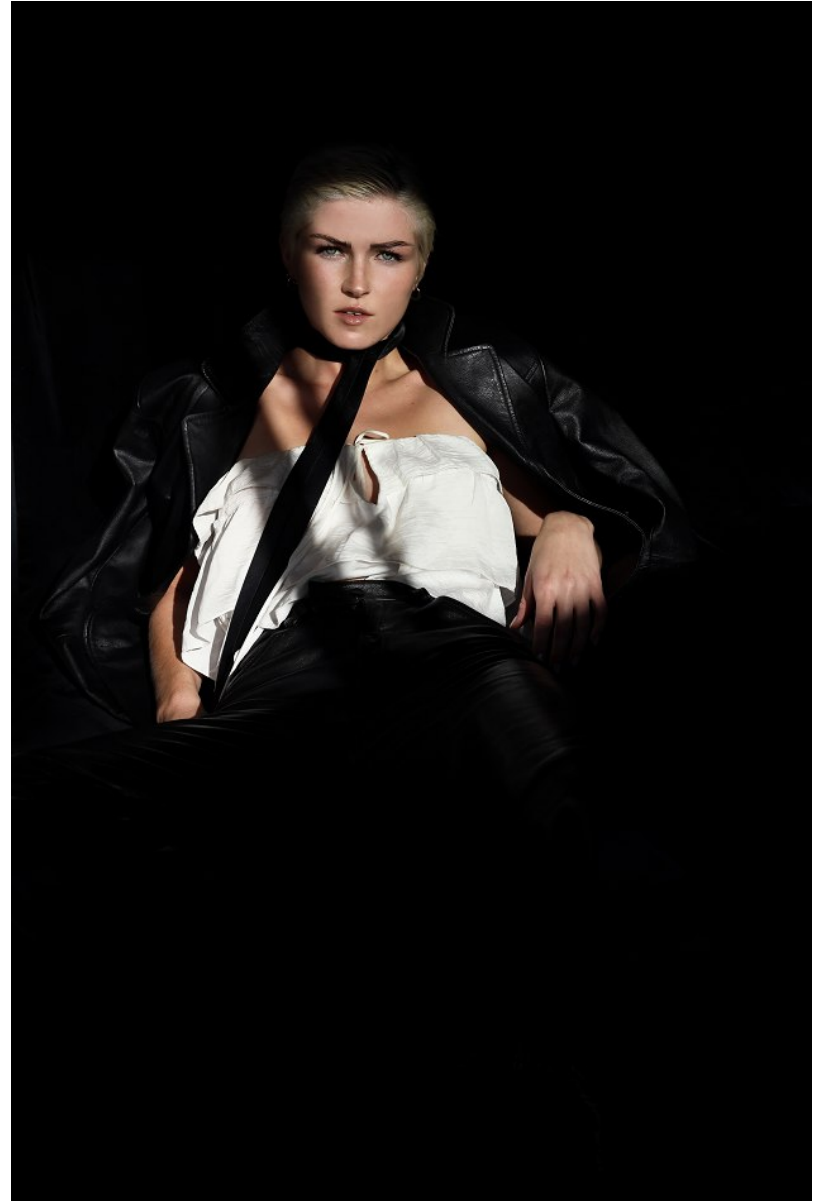

BOSS MODELS

JOHANNESBURG

SIENNA ZOUTENDYK

Height: 170cm Bust: 86cm Waist: 64cm Hips: 89cm Shoe: 6 UK Hair: Brunette Eyes: Blue/Green

BOSS MODELS

JOHANNESBURG

SIENNA ZOUTENDYK

Height: 170cm Bust: 86cm Waist: 64cm Hips: 89cm Shoe: 6 UK Hair: Brunette Eyes: Blue/Green