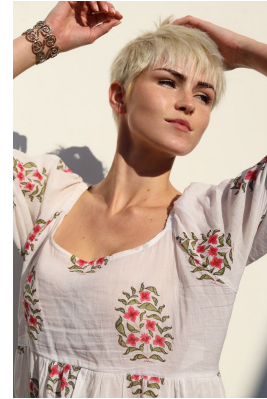

BOSS MODELS

JOHANNESBURG

SIENNA ZOUTENDYK

Height: 170cm Bust: 86cm Waist: 64cm Hips: 89cm Shoe: 6 UK Hair: Brunette Eyes: Blue/Green

BOSS MODELS

JOHANNESBURG

SIENNA ZOUTENDYK

Height: 170cm Bust: 86cm Waist: 64cm Hips: 89cm Shoe: 6 UK Hair: Brunette Eyes: Blue/Green