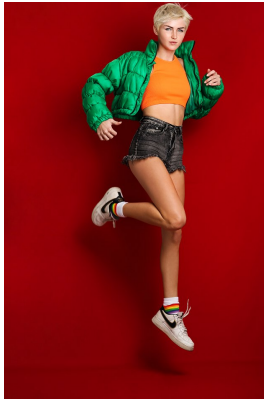

BOSS MODELS

JOHANNESBURG

SIENNA ZOUTENDYK

Height: 170cm Bust: 86cm Waist: 64cm Hips: 89cm Shoe: 6 UK Hair: Brunette Eyes: Blue/Green

BOSS MODELS

JOHANNESBURG

SIENNA ZOUTENDYK

Height: 170cm Bust: 86cm Waist: 64cm Hips: 89cm Shoe: 6 UK Hair: Brunette Eyes: Blue/Green