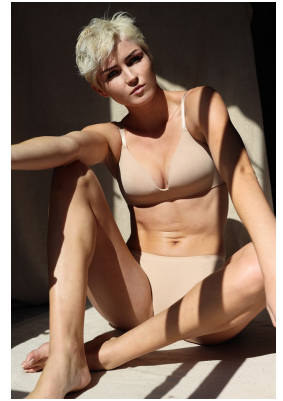

BOSS MODELS

JOHANNESBURG

SIENNA ZOUTENDYK

Height: 170cm Bust: 86cm Waist: 64cm Hips: 89cm Shoe: 6 UK Hair: Brunette Eyes: Blue/Green

BOSS MODELS

JOHANNESBURG

SIENNA ZOUTENDYK

Height: 170cm Bust: 86cm Waist: 64cm Hips: 89cm Shoe: 6 UK Hair: Brunette Eyes: Blue/Green