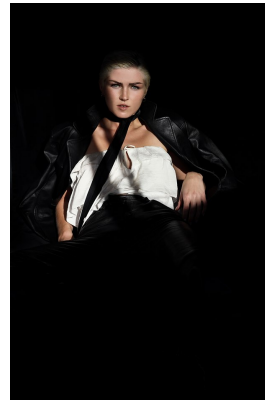

BOSS MODELS

JOHANNESBURG

SIENNA ZOUTENDYK

Height: 170cm Bust: 86cm Waist: 64cm Hips: 89cm Shoe: 6 UK Hair: Brunette Eyes: Blue/Green

BOSS MODELS

JOHANNESBURG

SIENNA ZOUTENDYK

Height: 170cm Bust: 86cm Waist: 64cm Hips: 89cm Shoe: 6 UK Hair: Brunette Eyes: Blue/Green