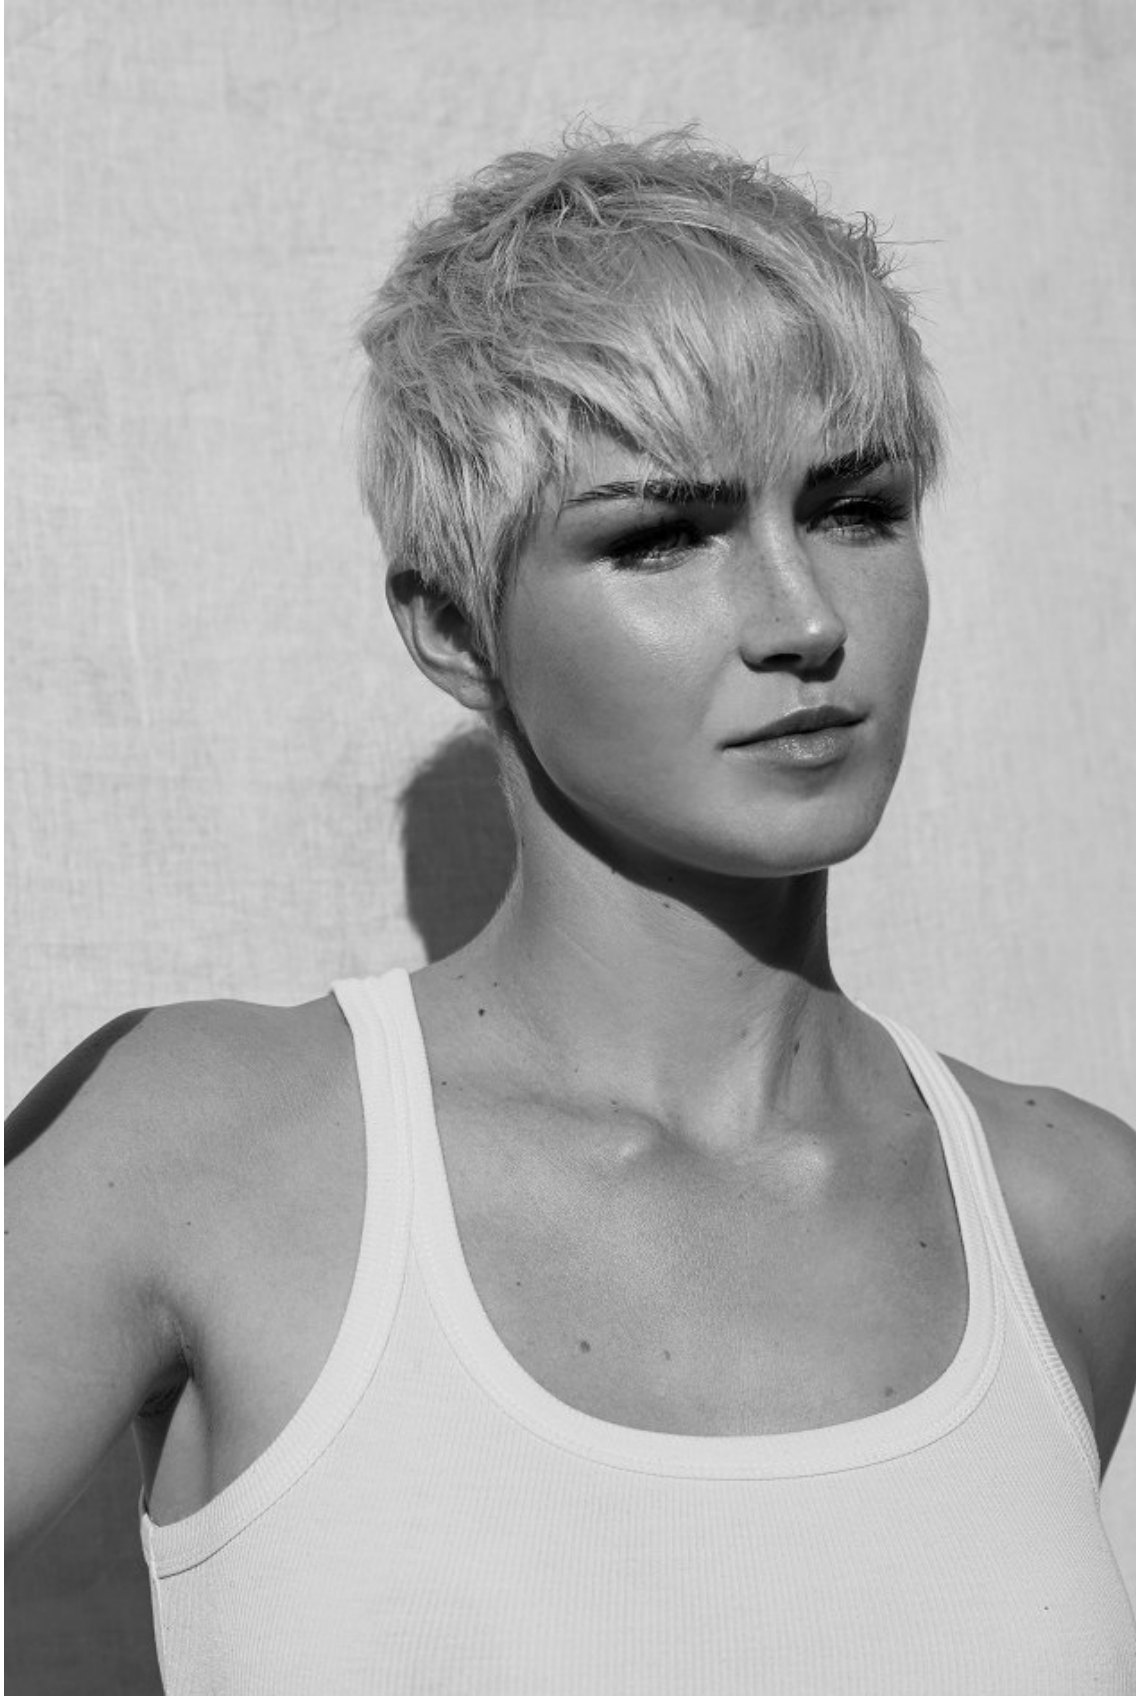

SIENNA ZOUTENDYK

BOSS MODELS

JOHANNESBURG

SIENNA ZOUTENDYK

Height: 170cm Bust: 86cm Waist: 64cm Hips: 89cm Shoe: 6 UK Hair: Brunette Eyes: Blue/Green