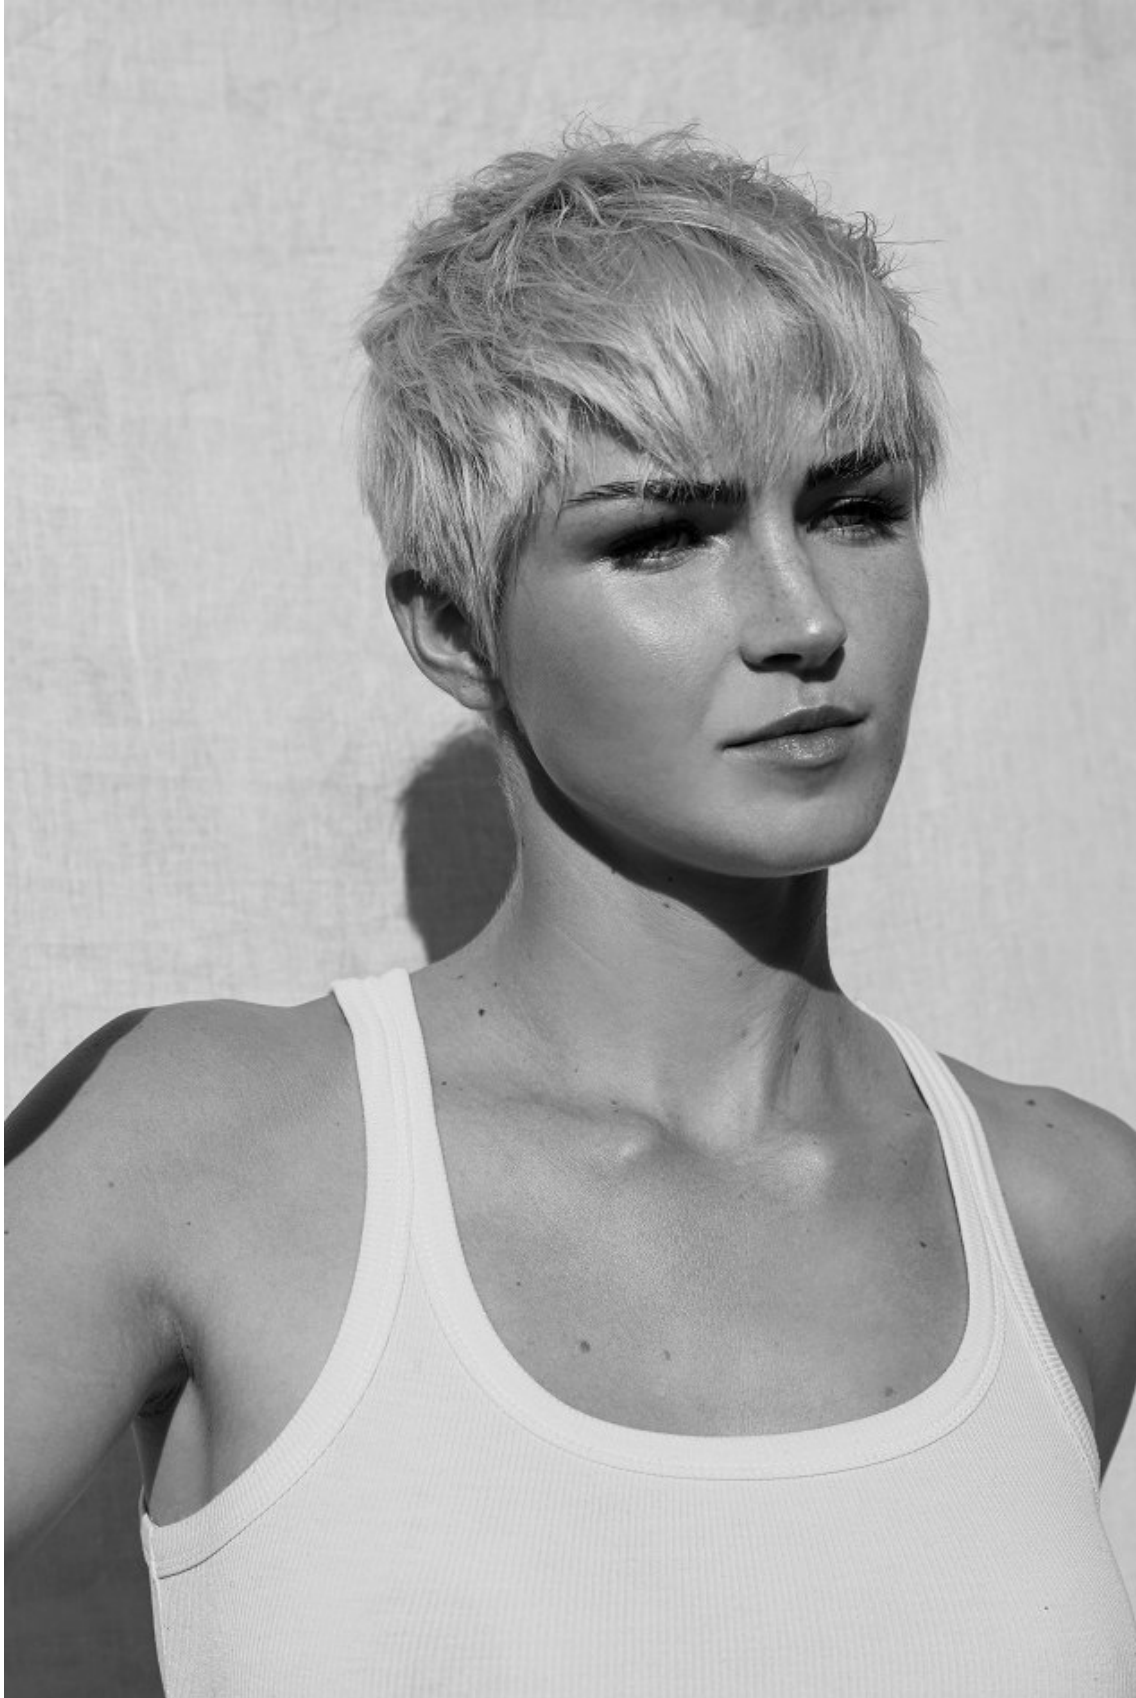

BOSS MODELS

JOHANNESBURG

SIENNA ZOUTENDYK

Height: 170cm Bust: 86cm Waist: 64cm Hips: 89cm Shoe: 6 UK Hair: Brunette Eyes: Blue/Green

BOSS MODELS

JOHANNESBURG

SIENNA ZOUTENDYK

Height: 170cm Bust: 86cm Waist: 64cm Hips: 89cm Shoe: 6 UK Hair: Brunette Eyes: Blue/Green