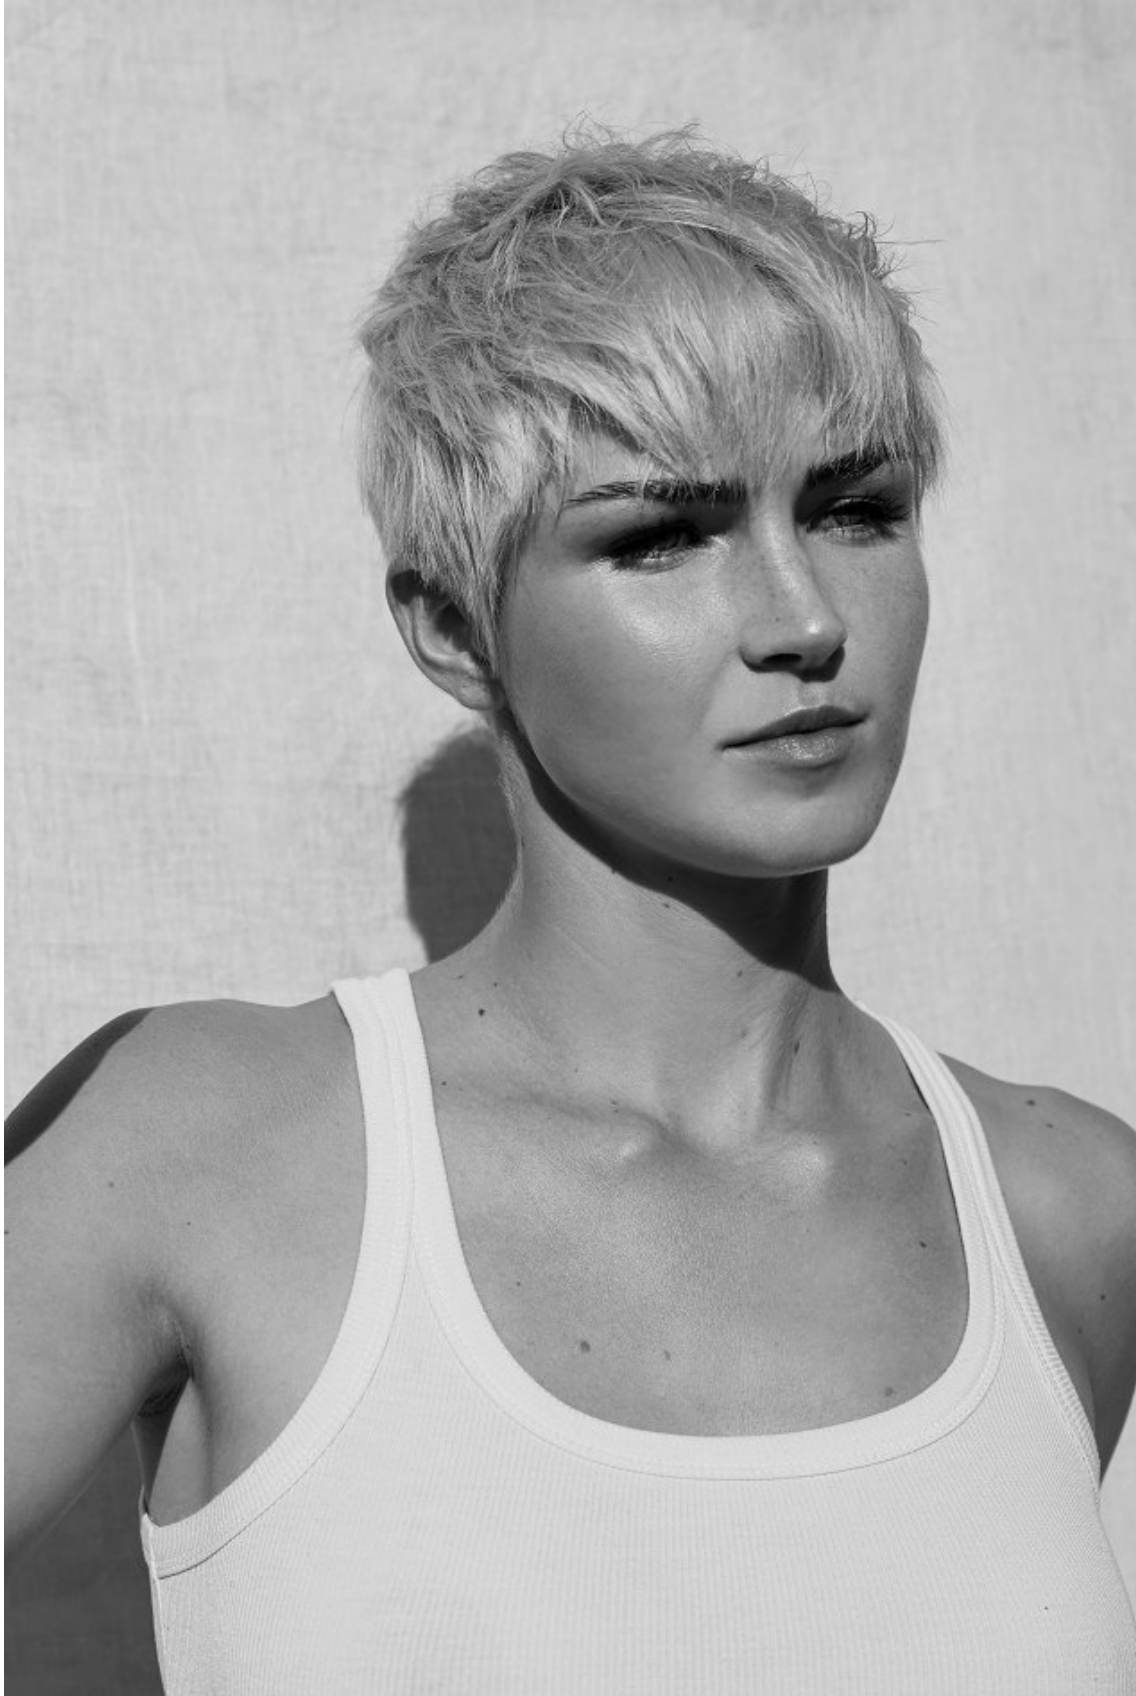

BOSS MODELS

JOHANNESBURG

SIENNA ZOUTENDYK

Height: 170cm Bust: 86cm Waist: 64cm Hips: 89cm Shoe: 6 UK Hair: Brunette Eyes: Blue/Green

BOSS MODELS

JOHANNESBURG

SIENNA ZOUTENDYK

Height: 170cm Bust: 86cm Waist: 64cm Hips: 89cm Shoe: 6 UK Hair: Brunette Eyes: Blue/Green