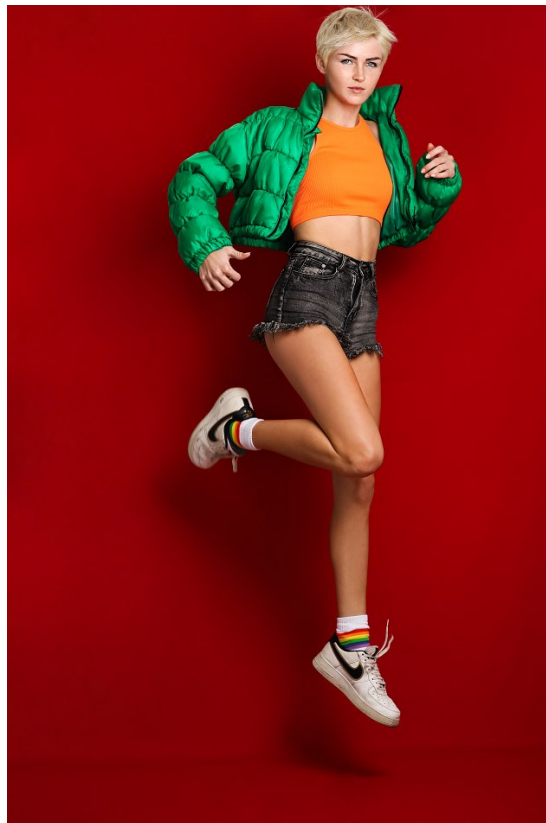

# BOSS MODELS

JOHANNESBURG

SIENNA ZOUTENDYK

Height: 170cm Bust: 86cm Waist: 64cm Hips: 89cm Shoe: 6 UK Hair: Brunette Eyes: Blue/Green