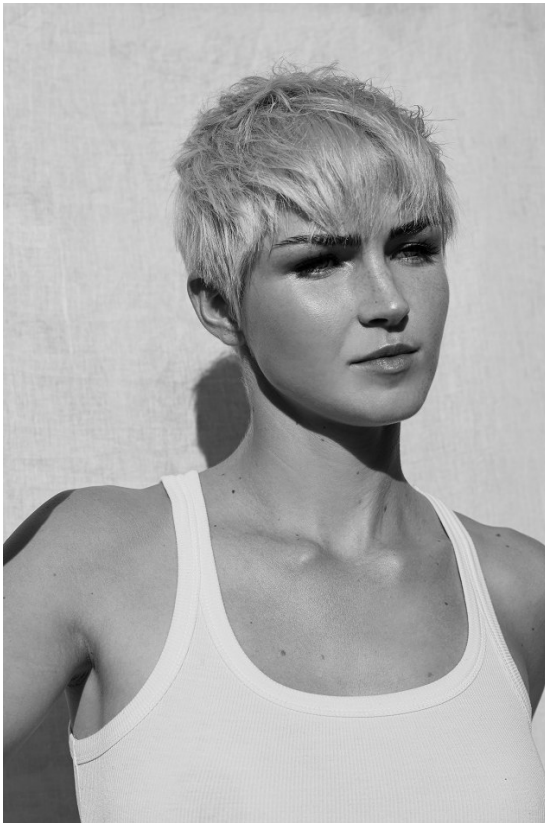

BOSS MODELS

JOHANNESBURG

SIENNA ZOUTENDYK

Height: 170cm Bust: 86cm Waist: 64cm Hips: 89cm Shoe: 6 UK Hair: Brunette Eyes: Blue/Green