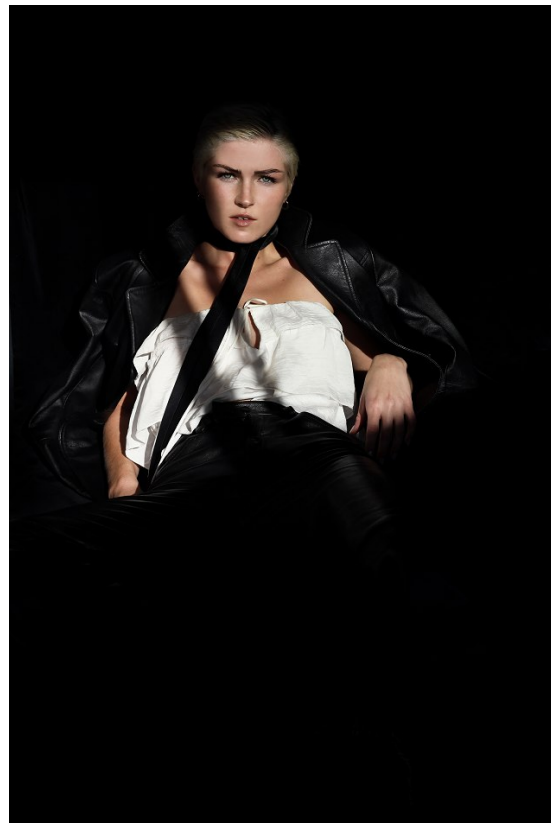

# BOSS MODELS

JOHANNESBURG

SIENNA ZOUTENDYK

Height: 170cm Bust: 86cm Waist: 64cm Hips: 89cm Shoe: 6 UK Hair: Brunette Eyes: Blue/Green