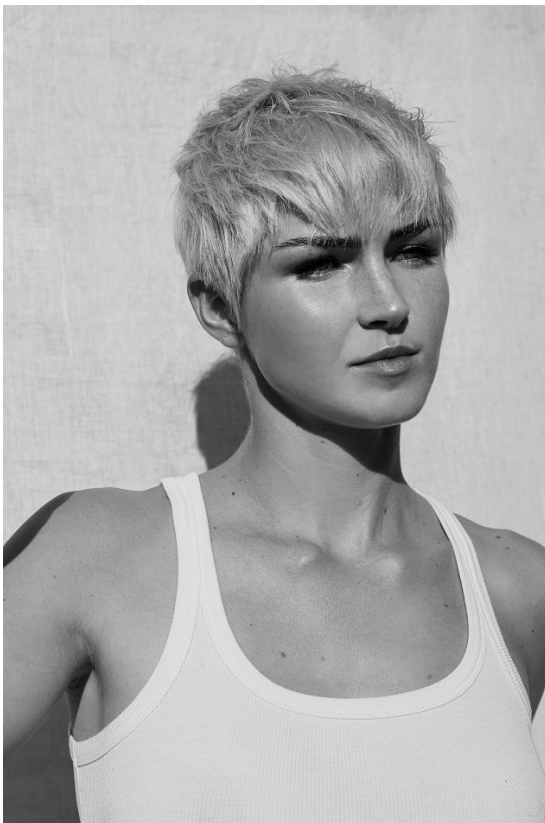

BOSS MODELS

JOHANNESBURG

SIENNA ZOUTENDYK

Height: 170cm Bust: 86cm Waist: 64cm Hips: 89cm Shoe: 6 UK Hair: Brunette Eyes: Blue/Green

BOSS MODELS

JOHANNESBURG

SIENNA ZOUTENDYK

Height: 170cm Bust: 86cm Waist: 64cm Hips: 89cm Shoe: 6 UK Hair: Brunette Eyes: Blue/Green