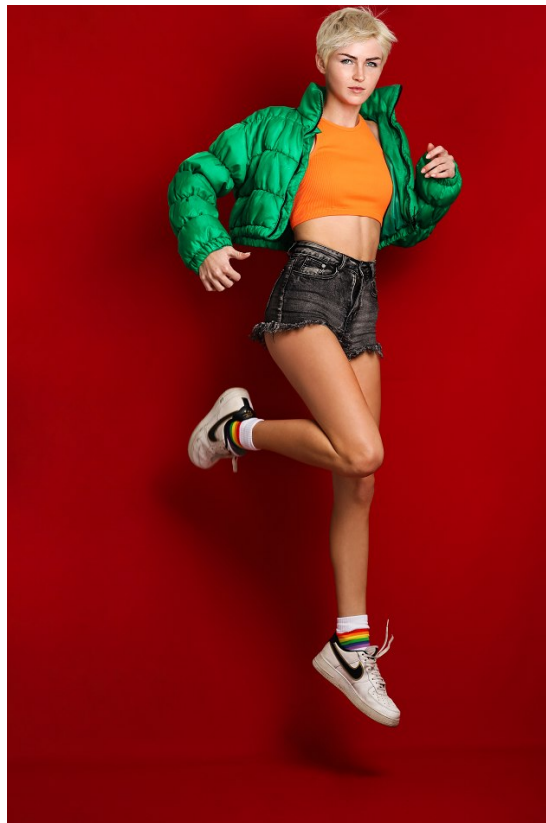

BOSS MODELS

JOHANNESBURG

SIENNA ZOUTENDYK

Height: 170cm Bust: 86cm Waist: 64cm Hips: 89cm Shoe: 6 UK Hair: Brunette Eyes: Blue/Green

BOSS MODELS

JOHANNESBURG

SIENNA ZOUTENDYK

Height: 170cm Bust: 86cm Waist: 64cm Hips: 89cm Shoe: 6 UK Hair: Brunette Eyes: Blue/Green

BOSS MODELS

JOHANNESBURG

SIENNA ZOUTENDYK

Height: 170cm Bust: 86cm Waist: 64cm Hips: 89cm Shoe: 6 UK Hair: Brunette Eyes: Blue/Green