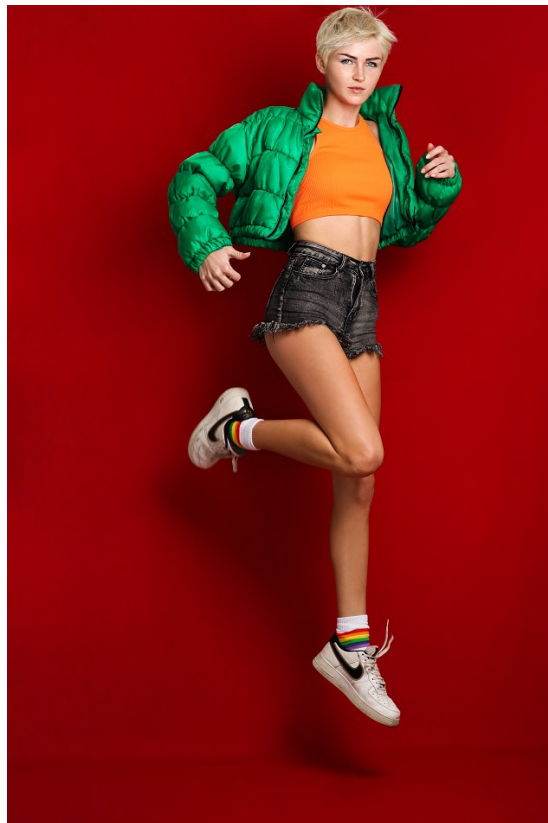

BOSS MODELS

JOHANNESBURG

SIENNA ZOUTENDYK

Height: 170cm Bust: 86cm Waist: 64cm Hips: 89cm Shoe: 6 UK Hair: Brunette Eyes: Blue/Green

BOSS MODELS

JOHANNESBURG

SIENNA ZOUTENDYK

Height: 170cm Bust: 86cm Waist: 64cm Hips: 89cm Shoe: 6 UK Hair: Brunette Eyes: Blue/Green

BOSS MODELS

JOHANNESBURG

SIENNA ZOUTENDYK

Height: 170cm Bust: 86cm Waist: 64cm Hips: 89cm Shoe: 6 UK Hair: Brunette Eyes: Blue/Green