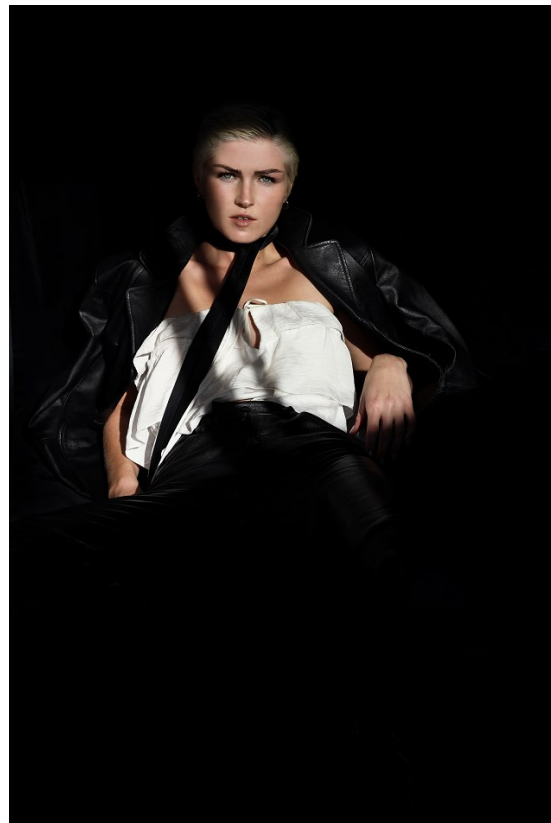

BOSS MODELS

JOHANNESBURG

SIENNA ZOUTENDYK

Height: 170cm Bust: 86cm Waist: 64cm Hips: 89cm Shoe: 6 UK Hair: Brunette Eyes: Blue/Green

BOSS MODELS

JOHANNESBURG

SIENNA ZOUTENDYK

Height: 170cm Bust: 86cm Waist: 64cm Hips: 89cm Shoe: 6 UK Hair: Brunette Eyes: Blue/Green