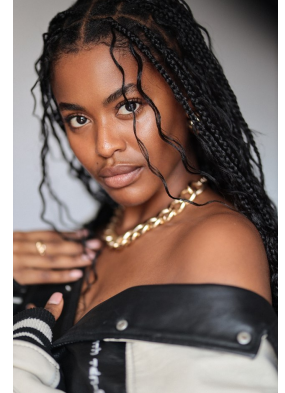

BOSS MODELS

JOHANNESBURG

MT PHETLA

Height: 167cm Bust: 86cm Waist: 67cm Hips: 100cm Shoe: 5 UK Hair: Black Eyes: Brown