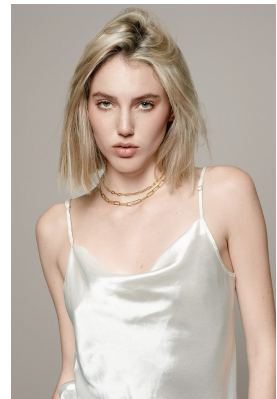

BOSS MODELS

JOHANNESBURG

HANNAH DAINES

Height: 180cm Bust: 87cm Waist: 68cm Hips: 95cm Shoe: 8 UK Hair: Blonde Eyes: Blue/Green

BOSS MODELS

JOHANNESBURG

HANNAH DAINES

Height: 180cm Bust: 87cm Waist: 68cm Hips: 95cm Shoe: 8 UK Hair: Blonde Eyes: Blue/Green