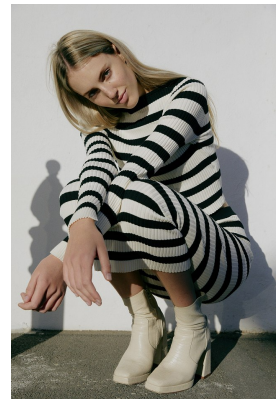

BOSS MODELS

JOHANNESBURG

HANNAH DAINES

Height: 180cm Bust: 87cm Waist: 68cm Hips: 95cm Shoe: 8 UK Hair: Blonde Eyes: Blue/Green

BOSS MODELS

JOHANNESBURG

HANNAH DAINES

Height: 180cm Bust: 87cm Waist: 68cm Hips: 95cm Shoe: 8 UK Hair: Blonde Eyes: Blue/Green