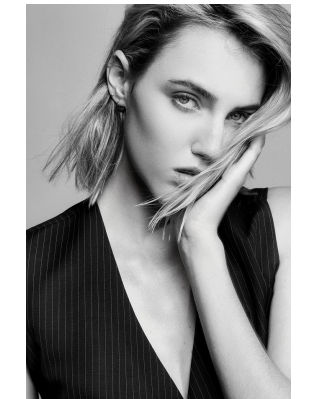

BOSS MODELS

JOHANNESBURG

HANNAH DAINES

Height: 180cm Bust: 87cm Waist: 68cm Hips: 95cm Shoe: 8 UK Hair: Blonde Eyes: Blue/Green

BOSS MODELS

JOHANNESBURG

HANNAH DAINES

Height: 180cm Bust: 87cm Waist: 68cm Hips: 95cm Shoe: 8 UK Hair: Blonde Eyes: Blue/Green