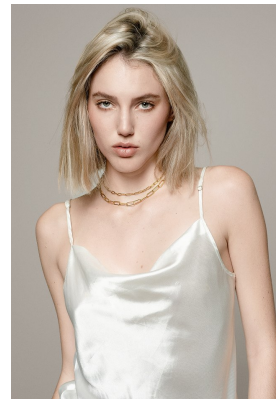

# BOSS MODELS

JOHANNESBURG

## HANNAH DAINES

Height: 180cm Bust: 87cm Waist: 68cm Hips: 95cm Shoe: 8 UK Hair: Blonde Eyes: Blue/Green