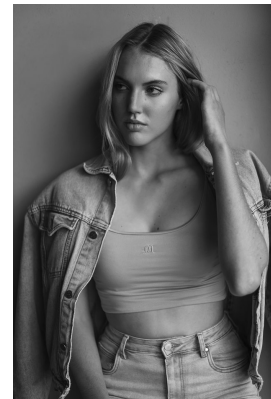

## HANNAH DAINES

Height: 180cm Bust: 87cm Waist: 68cm Hips: 95cm Shoe: 8 UK Hair: Blonde Eyes: Blue/Green