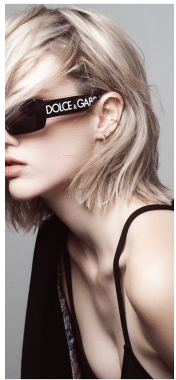

BOSS MODELS

JOHANNESBURG

HANNAH DAINES

Height: 180cm Bust: 87cm Waist: 68cm Hips: 95cm Shoe: 8 UK Hair: Blonde Eyes: Blue/Green