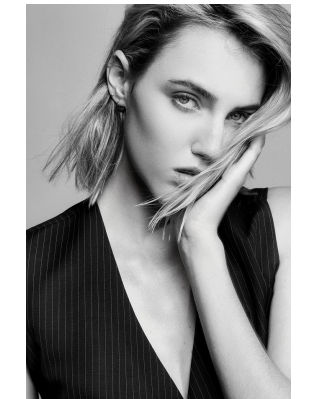

# BOSS MODELS

JOHANNESBURG

## HANNAH DAINES

Height: 180cm Bust: 87cm Waist: 68cm Hips: 95cm Shoe: 8 UK Hair: Blonde Eyes: Blue/Green