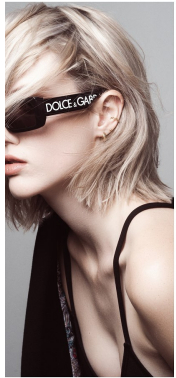

BOSS MODELS

JOHANNESBURG

HANNAH DAINES

Height: 180cm Bust: 87cm Waist: 68cm Hips: 95cm Shoe: 8 UK Hair: Blonde Eyes: Blue/Green

BOSS MODELS

JOHANNESBURG

HANNAH DAINES

Height: 180cm Bust: 87cm Waist: 68cm Hips: 95cm Shoe: 8 UK Hair: Blonde Eyes: Blue/Green