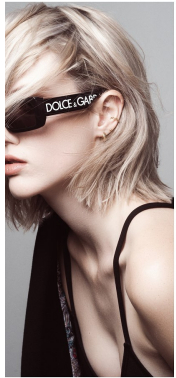

BOSS MODELS

JOHANNESBURG

HANNAH DAINES

Height: 180cm Bust: 87cm Waist: 68cm Hips: 95cm Shoe: 8 UK Hair: Blonde Eyes: Blue/Green