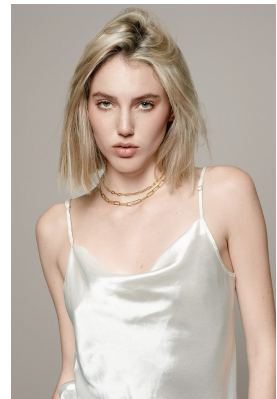

# BOSS MODELS

JOHANNESBURG

## HANNAH DAINES

Height: 180cm Bust: 87cm Waist: 68cm Hips: 95cm Shoe: 8 UK Hair: Blonde Eyes: Blue/Green