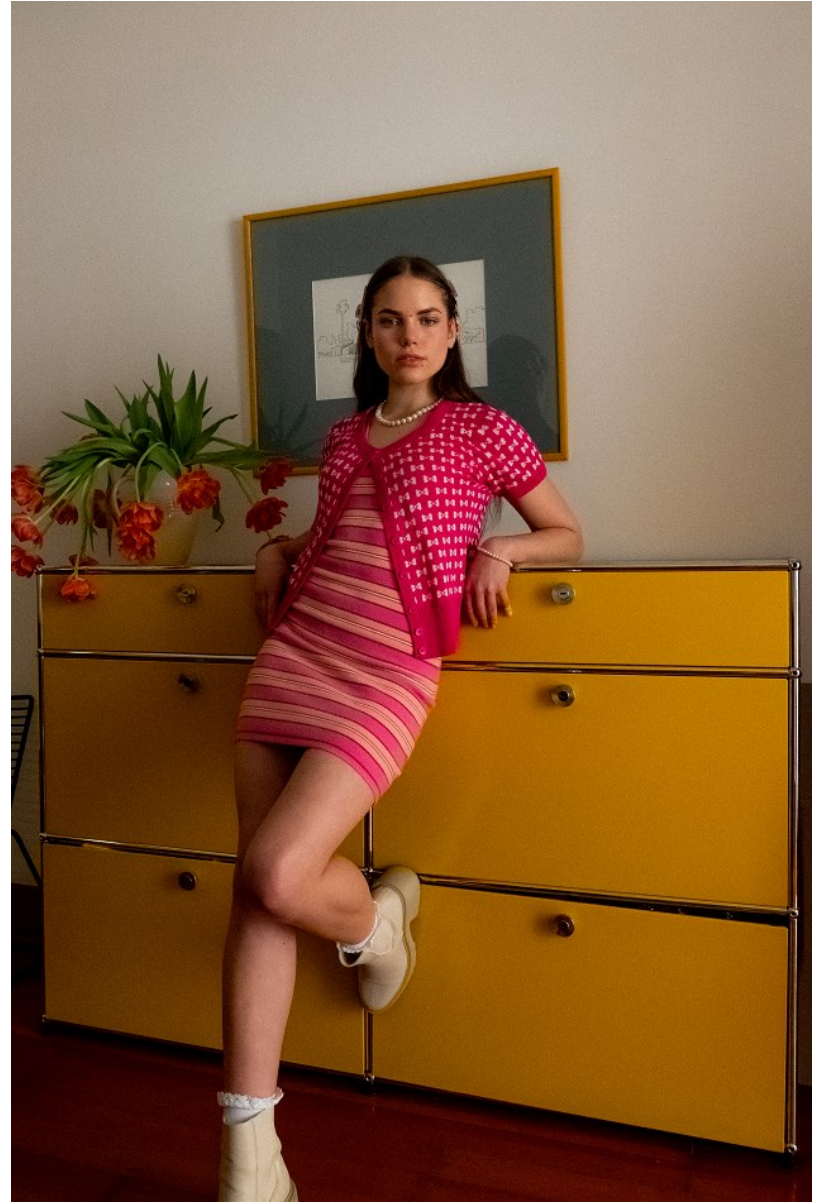

BOSS MODELS

JOHANNESBURG

NICOLE STOEDER

Height: 168cm Bust: 89cm Waist: 73cm Hips: 93cm Shoe: 5 UK Hair: Brunette Eyes: Blue

BOSS MODELS

JOHANNESBURG

NICOLE STOEDER

Height: 168cm Bust: 89cm Waist: 73cm Hips: 93cm Shoe: 5 UK Hair: Brunette Eyes: Blue