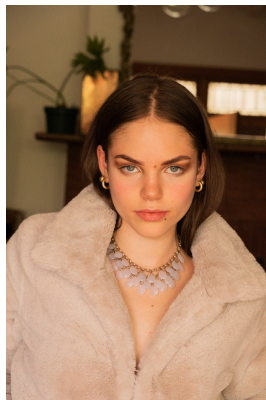

# BOSS MODELS

JOHANNESBURG

NICOLE STOEDER

Height: 168cm Bust: 89cm Waist: 73cm Hips: 93cm Shoe: 5 UK Hair: Brunette Eyes: Blue

# BOSS MODELS

JOHANNESBURG

## NICOLE STOEDER

Height: 168cm Bust: 89cm Waist: 73cm Hips: 93cm Shoe: 5 UK Hair: Brunette Eyes: Blue