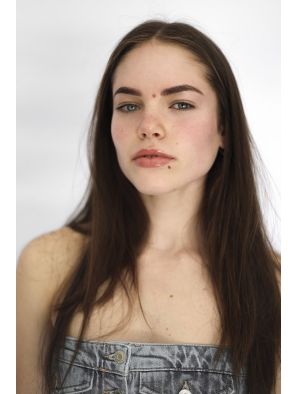

# BOSS MODELS

JOHANNESBURG

NICOLE STOEDER

Height: 168cm Bust: 89cm Waist: 73cm Hips: 93cm Shoe: 5 UK Hair: Brunette Eyes: Blue

# BOSS MODELS

JOHANNESBURG

## NICOLE STOEDER

Height: 168cm Bust: 89cm Waist: 73cm Hips: 93cm Shoe: 5 UK Hair: Brunette Eyes: Blue