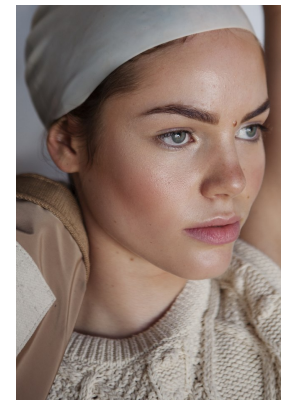

# BOSS MODELS

JOHANNESBURG

NICOLE STOEDER

Height: 168cm Bust: 89cm Waist: 73cm Hips: 93cm Shoe: 5 UK Hair: Brunette Eyes: Blue

## NICOLE STOEDER

Height: 168cm Bust: 89cm Waist: 73cm Hips: 93cm Shoe: 5 UK Hair: Brunette Eyes: Blue