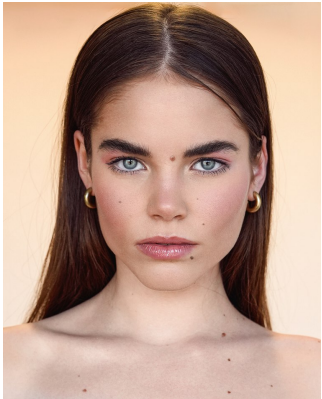

# BOSS MODELS

JOHANNESBURG

NICOLE STOEDER

Height: 168cm Bust: 89cm Waist: 73cm Hips: 93cm Shoe: 5 UK Hair: Brunette Eyes: Blue

# BOSS MODELS

JOHANNESBURG

## NICOLE STOEDER

Height: 168cm Bust: 89cm Waist: 73cm Hips: 93cm Shoe: 5 UK Hair: Brunette Eyes: Blue