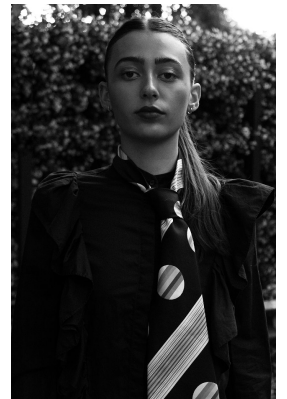

BOSS MODELS

JOHANNESBURG

LEX VAN PLETSEN

Height: 174cm Bust: 83cm Waist: 66cm Hips: 93cm Shoe: 6 UK Hair: Dark Brown Eyes: Brown

BOSS MODELS

JOHANNESBURG

LEX VAN PLETSEN

Height: 174cm Bust: 83cm Waist: 66cm Hips: 93cm Shoe: 6 UK Hair: Dark Brown Eyes: Brown