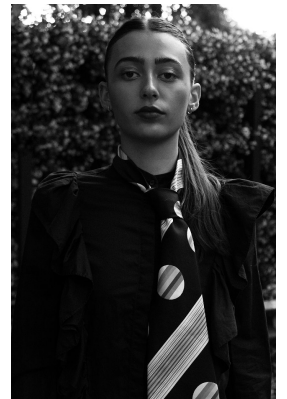

# BOSS MODELS

JOHANNESBURG

LEX VAN PLETSEN

Height: 174cm Bust: 83cm Waist: 66cm Hips: 93cm Shoe: 6 UK Hair: Dark Brown Eyes: Brown

# BOSS MODELS

JOHANNESBURG

## LEX VAN PLETSEN

Height: 174cm Bust: 83cm Waist: 66cm Hips: 93cm Shoe: 6 UK Hair: Dark Brown Eyes: Brown