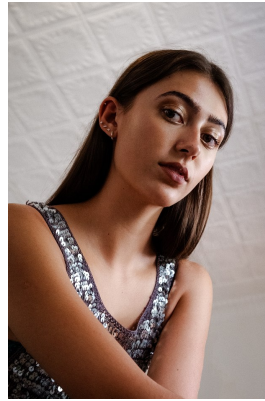

BOSS MODELS

JOHANNESBURG

LEX VAN PLETSEN

Height: 174cm Bust: 83cm Waist: 66cm Hips: 93cm Shoe: 6 UK Hair: Dark Brown Eyes: Brown

BOSS MODELS

JOHANNESBURG

LEX VAN PLETSEN

Height: 174cm Bust: 83cm Waist: 66cm Hips: 93cm Shoe: 6 UK Hair: Dark Brown Eyes: Brown