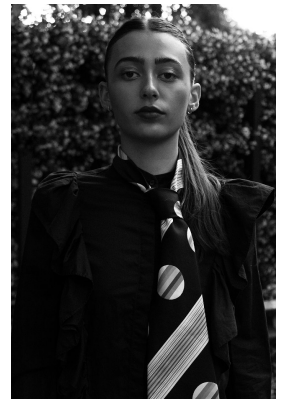

BOSS MODELS

JOHANNESBURG

LEX VAN PLETSEN

Height: 174cm Bust: 83cm Waist: 66cm Hips: 93cm Shoe: 6 UK Hair: Dark Brown Eyes: Brown

BOSS MODELS

JOHANNESBURG

LEX VAN PLETSEN

Height: 174cm Bust: 83cm Waist: 66cm Hips: 93cm Shoe: 6 UK Hair: Dark Brown Eyes: Brown