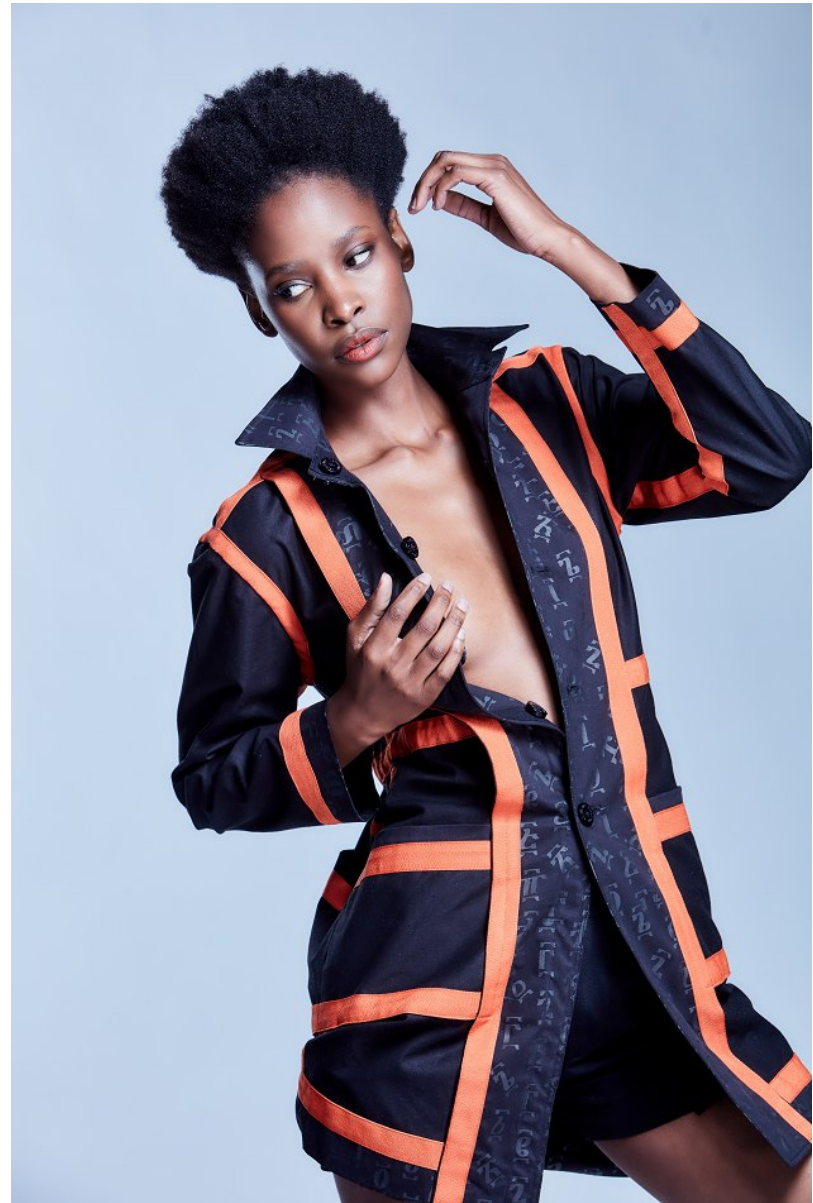

# BOSS MODELS

JOHANNESBURG

THANDO SITHOLE

Height: 178cm Bust: 76cm Waist: 62cm Hips: 95cm Shoe: 7 UK Hair: Black Eyes: Brown