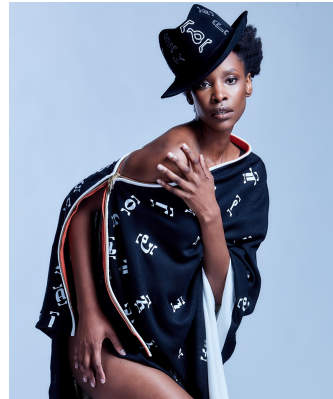

BOSS MODELS

JOHANNESBURG

THANDO SITHOLE

Height: 178cm Bust: 76cm Waist: 62cm Hips: 95cm Shoe: 7 UK Hair: Black Eyes: Brown

BOSS MODELS

JOHANNESBURG

THANDO SITHOLE

Height: 178cm Bust: 76cm Waist: 62cm Hips: 95cm Shoe: 7 UK Hair: Black Eyes: Brown