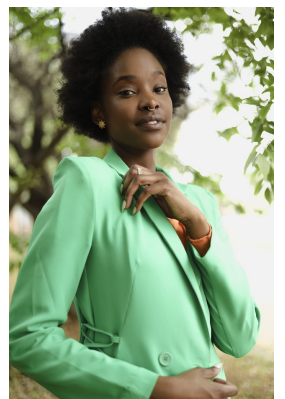

BOSS MODELS

JOHANNESBURG

THANDO SITHOLE

Height: 178cm Bust: 76cm Waist: 62cm Hips: 95cm Shoe: 7 UK Hair: Black Eyes: Brown

BOSS MODELS

JOHANNESBURG

THANDO SITHOLE

Height: 178cm Bust: 76cm Waist: 62cm Hips: 95cm Shoe: 7 UK Hair: Black Eyes: Brown