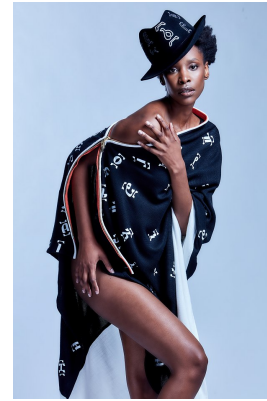

# BOSS MODELS

JOHANNESBURG

## THANDO SITHOLE

Height: 178cm Bust: 76cm Waist: 62cm Hips: 95cm Shoe: 7 UK Hair: Black Eyes: Brown