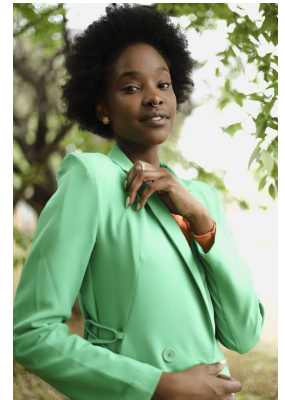

BOSS MODELS

JOHANNESBURG

THANDO SITHOLE

Height: 178cm Bust: 80cm Waist: 63cm Hips: 95cm Shoe: 7 UK Hair: Black Eyes: Brown