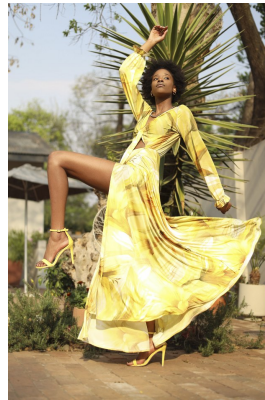

# BOSS MODELS

JOHANNESBURG

## THANDO SITHOLE

Height: 178cm Bust: 76cm Waist: 62cm Hips: 95cm Shoe: 7 UK Hair: Black Eyes: Brown