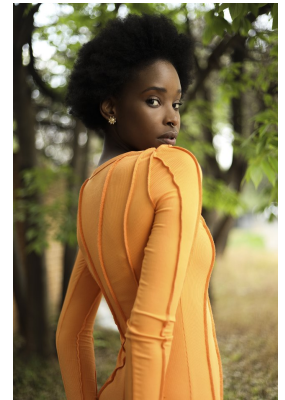

# BOSS MODELS

JOHANNESBURG

## THANDO SITHOLE

Height: 178cm Bust: 76cm Waist: 62cm Hips: 95cm Shoe: 7 UK Hair: Black Eyes: Brown