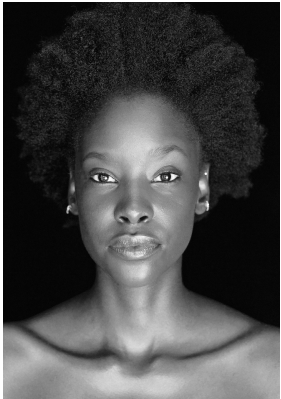

BOSS MODELS

JOHANNESBURG

THANDO SITHOLE

Height: 178cm Bust: 76cm Waist: 62cm Hips: 95cm Shoe: 7 UK Hair: Black Eyes: Brown

BOSS MODELS

JOHANNESBURG

THANDO SITHOLE

Height: 178cm Bust: 76cm Waist: 62cm Hips: 95cm Shoe: 7 UK Hair: Black Eyes: Brown