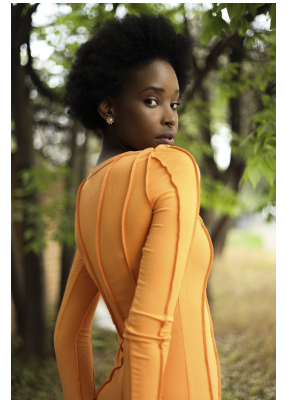

# BOSS MODELS

JOHANNESBURG

## THANDO SITHOLE

Height: 178cm Bust: 76cm Waist: 62cm Hips: 95cm Shoe: 7 UK Hair: Black Eyes: Brown