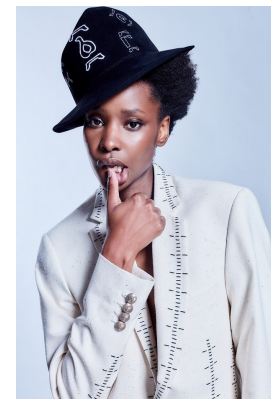

BOSS MODELS

JOHANNESBURG

THANDO SITHOLE

Height: 178cm Bust: 76cm Waist: 62cm Hips: 95cm Shoe: 7 UK Hair: Black Eyes: Brown

BOSS MODELS

JOHANNESBURG

THANDO SITHOLE

Height: 178cm Bust: 76cm Waist: 62cm Hips: 95cm Shoe: 7 UK Hair: Black Eyes: Brown