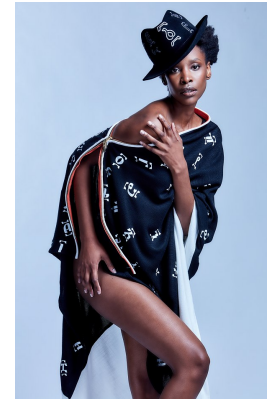

# BOSS MODELS

JOHANNESBURG

## THANDO SITHOLE

Height: 178cm Bust: 76cm Waist: 62cm Hips: 95cm Shoe: 7 UK Hair: Black Eyes: Brown