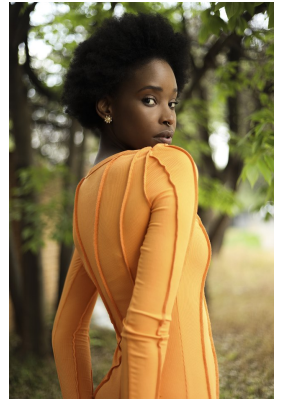

BOSS MODELS

JOHANNESBURG

THANDO SITHOLE

Height: 178cm Bust: 76cm Waist: 62cm Hips: 95cm Shoe: 7 UK Hair: Black Eyes: Brown

BOSS MODELS

JOHANNESBURG

THANDO SITHOLE

Height: 178cm Bust: 76cm Waist: 62cm Hips: 95cm Shoe: 7 UK Hair: Black Eyes: Brown