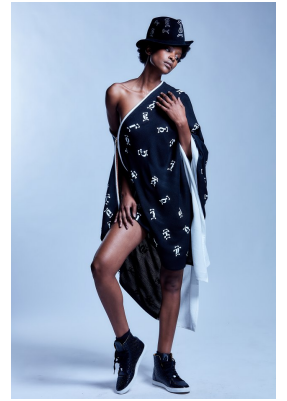

# BOSS MODELS

JOHANNESBURG

## THANDO SITHOLE

Height: 178cm Bust: 76cm Waist: 62cm Hips: 95cm Shoe: 7 UK Hair: Black Eyes: Brown