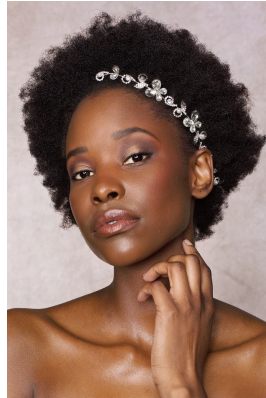

BOSS MODELS

JOHANNESBURG

THANDO SITHOLE

Height: 178cm Bust: 76cm Waist: 62cm Hips: 95cm Shoe: 7 UK Hair: Black Eyes: Brown

BOSS MODELS

JOHANNESBURG

THANDO SITHOLE

Height: 178cm Bust: 76cm Waist: 62cm Hips: 95cm Shoe: 7 UK Hair: Black Eyes: Brown