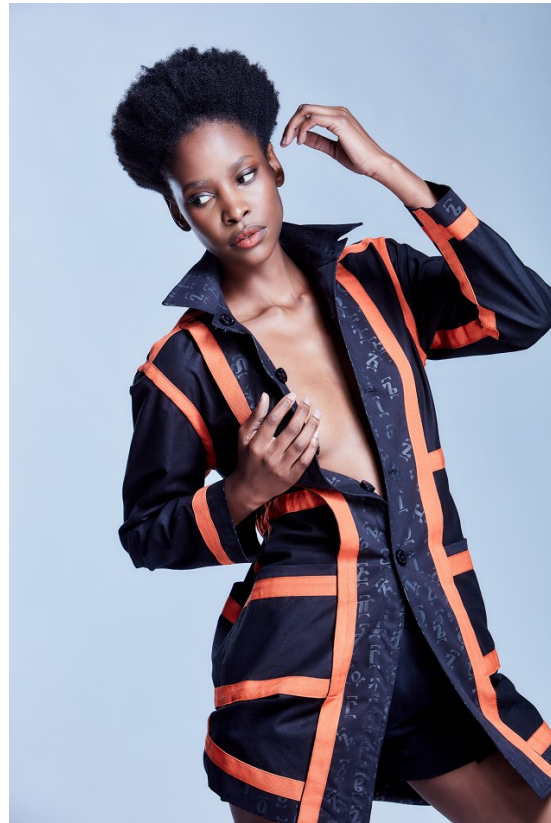

BOSS MODELS

JOHANNESBURG

THANDO SITHOLE

Height: 178cm Bust: 76cm Waist: 62cm Hips: 95cm Shoe: 7 UK Hair: Black Eyes: Brown

BOSS MODELS

JOHANNESBURG

THANDO SITHOLE

Height: 178cm Bust: 76cm Waist: 62cm Hips: 95cm Shoe: 7 UK Hair: Black Eyes: Brown

BOSS MODELS

JOHANNESBURG

THANDO SITHOLE

Height: 178cm Bust: 76cm Waist: 62cm Hips: 95cm Shoe: 7 UK Hair: Black Eyes: Brown