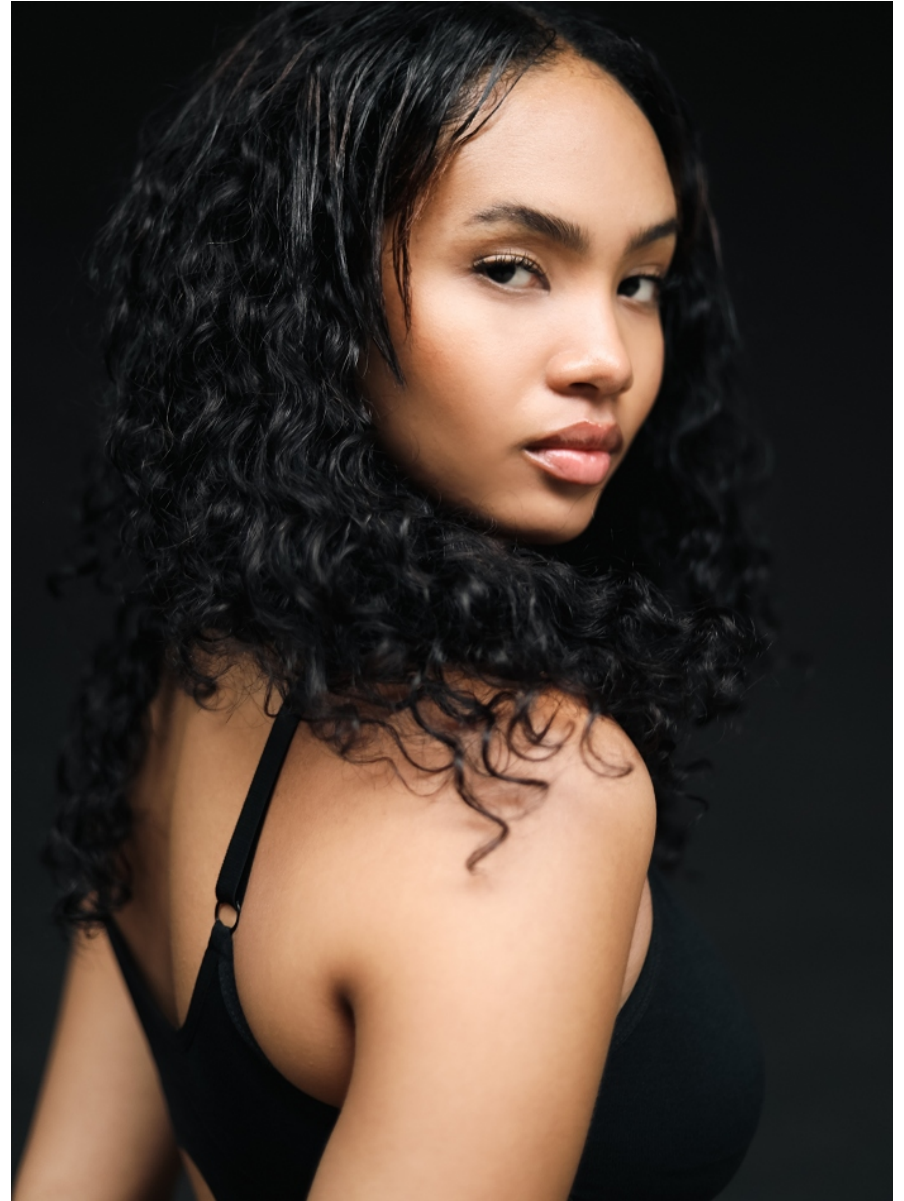

BOSS MODELS

JOHANNESBURG

TATUM MACALAGH

Height: 169cm Bust: 87cm Waist: 69cm Hips: 100cm Shoe: 6 UK Hair: Black Eyes: Brown