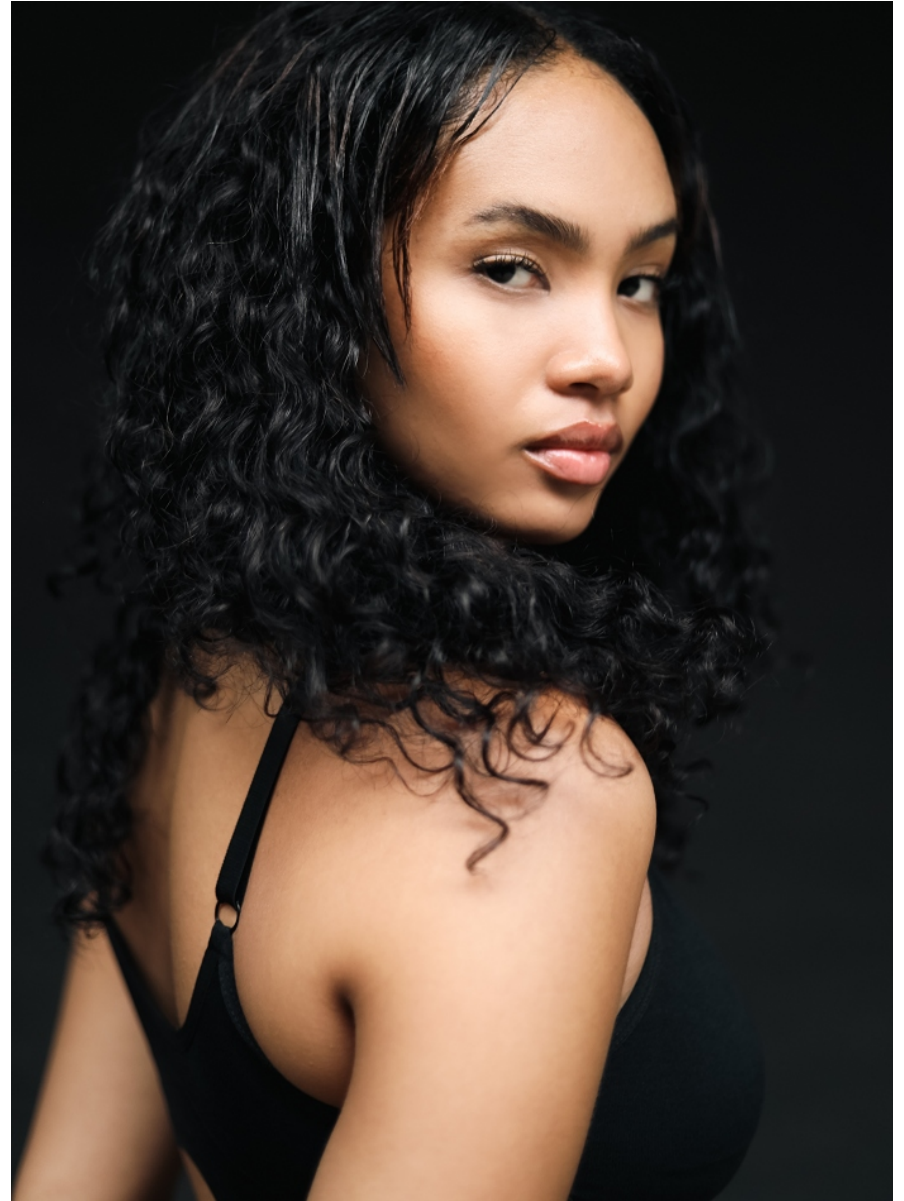

BOSS MODELS

JOHANNESBURG

TATUM MACALAGH

Height: 169cm Bust: 86cm Waist: 69cm Hips: 100cm Shoe: 6 UK Hair: Black Eyes: Brown