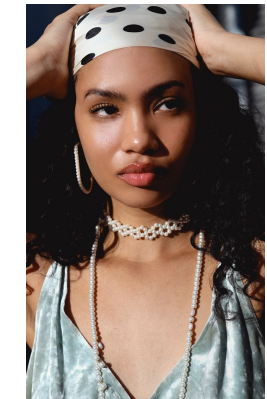

BOSS MODELS

JOHANNESBURG

TATUM MACALAGH

Height: 169cm Bust: 86cm Waist: 69cm Hips: 100cm Shoe: 6 UK Hair: Black Eyes: Brown

BOSS MODELS

JOHANNESBURG

TATUM MACALAGH

Height: 169cm Bust: 86cm Waist: 69cm Hips: 100cm Shoe: 6 UK Hair: Black Eyes: Brown