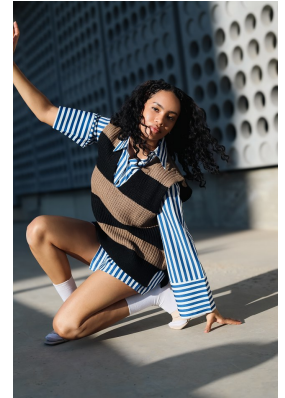

## TATUM MACALAGH

Height: 169cm Bust: 87cm Waist: 69cm Hips: 100cm Shoe: 6 UK Hair: Black Eyes: Brown