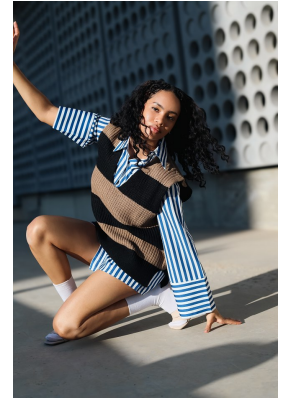

BOSS MODELS

JOHANNESBURG

TATUM MACALAGH

Height: 169cm Bust: 86cm Waist: 69cm Hips: 100cm Shoe: 6 UK Hair: Black Eyes: Brown

BOSS MODELS

JOHANNESBURG

TATUM MACALAGH

Height: 169cm Bust: 86cm Waist: 69cm Hips: 100cm Shoe: 6 UK Hair: Black Eyes: Brown