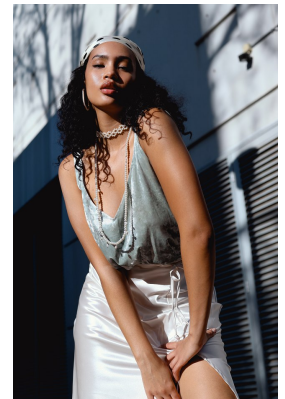

## TATUM MACALAGH

Height: 169cm Bust: 87cm Waist: 69cm Hips: 100cm Shoe: 6 UK Hair: Black Eyes: Brown