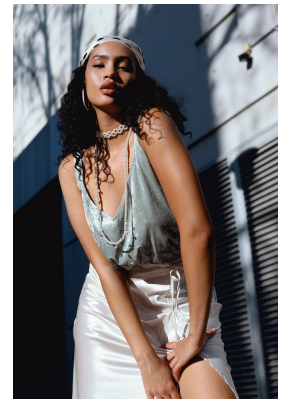

BOSS MODELS

JOHANNESBURG

TATUM MACALAGH

Height: 169cm Bust: 86cm Waist: 69cm Hips: 100cm Shoe: 6 UK Hair: Black Eyes: Brown

BOSS MODELS

JOHANNESBURG

TATUM MACALAGH

Height: 169cm Bust: 86cm Waist: 69cm Hips: 100cm Shoe: 6 UK Hair: Black Eyes: Brown