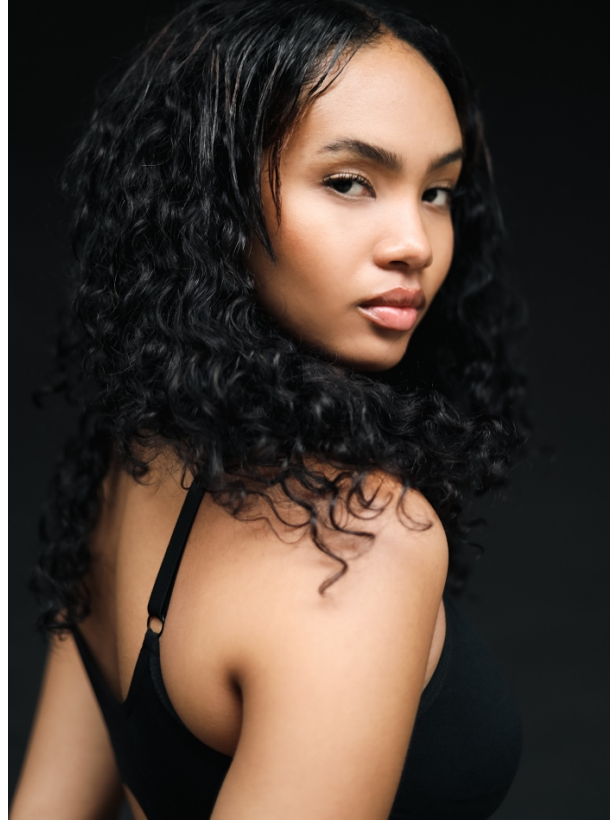

BOSS MODELS

JOHANNESBURG

TATUM MACALAGH

Height: 169cm Bust: 86cm Waist: 69cm Hips: 100cm Shoe: 6 UK Hair: Black Eyes: Brown

BOSS MODELS

JOHANNESBURG

TATUM MACALAGH

Height: 169cm Bust: 86cm Waist: 69cm Hips: 100cm Shoe: 6 UK Hair: Black Eyes: Brown