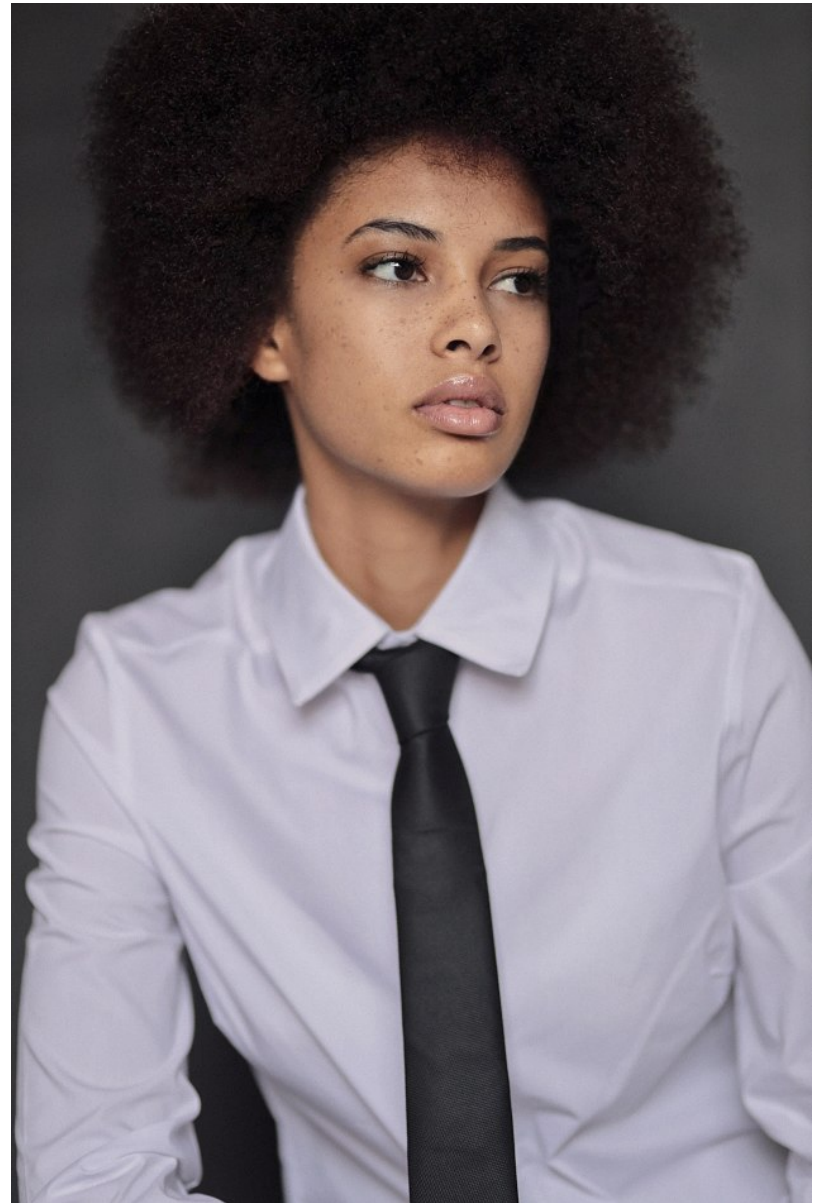

BOSS MODELS

JOHANNESBURG

REBECCA NDAVA

Height: 168cm Bust: 82cm Waist: 64cm Hips: 88cm Shoe: 5 UK Hair: Brown Eyes: Brown