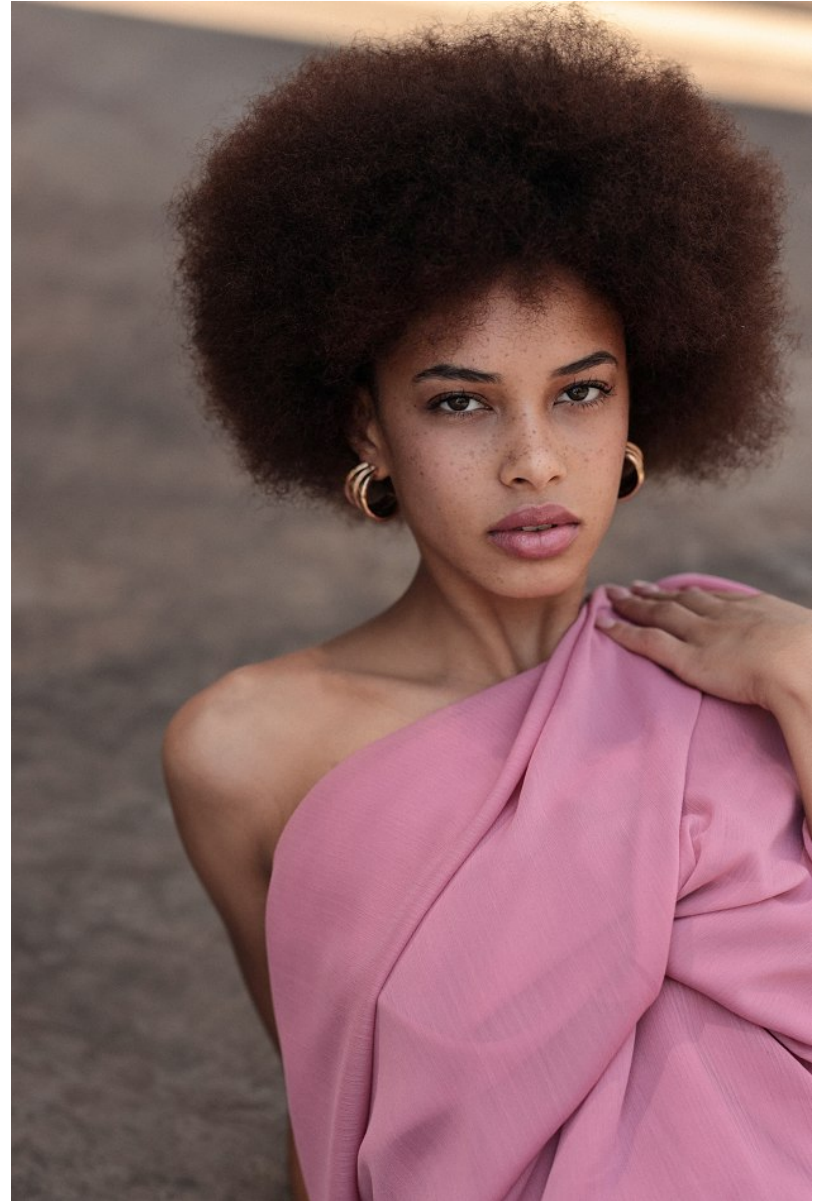

# BOSS MODELS

JOHANNESBURG

REBECCA NDAVA

Height: 168cm Bust: 82cm Waist: 64cm Hips: 88cm Shoe: 5 UK Hair: Brown Eyes: Brown