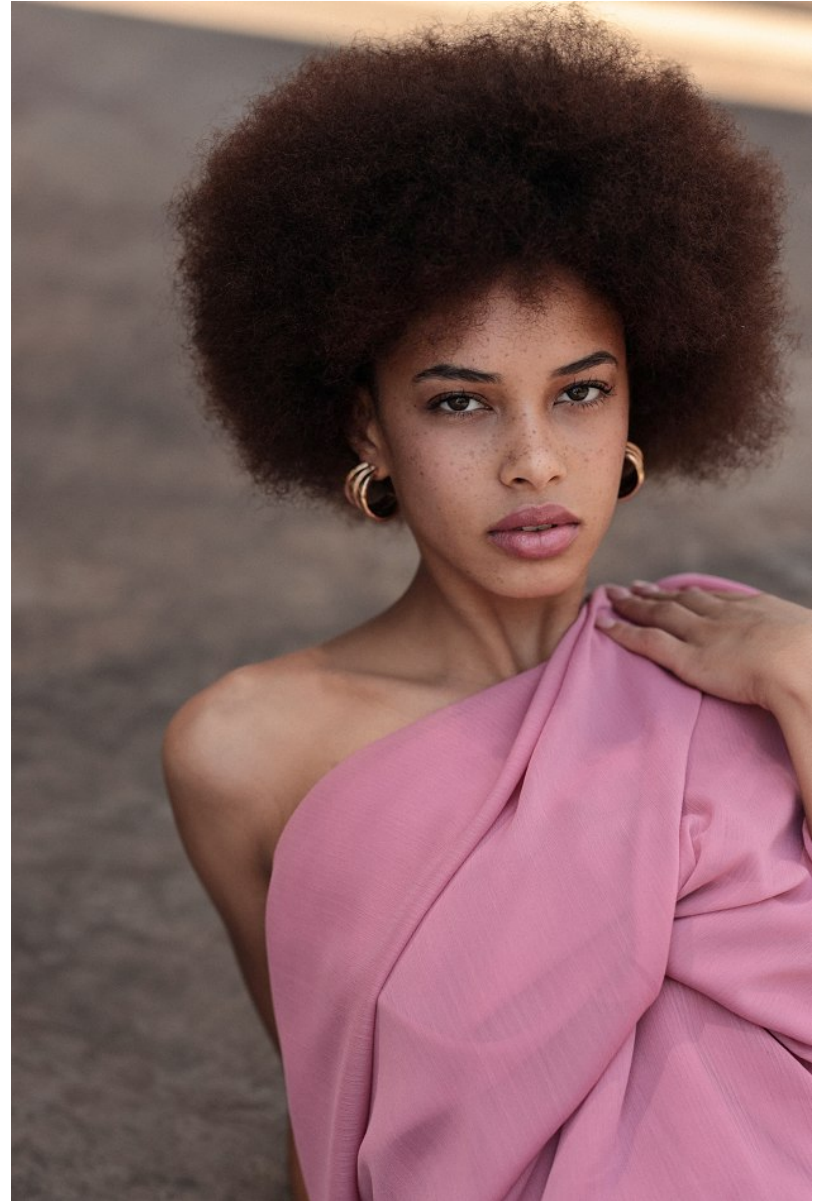

BOSS MODELS

JOHANNESBURG

REBECCA NDAVA

Height: 168cm Bust: 82cm Waist: 64cm Hips: 88cm Shoe: 5 UK Hair: Brown Eyes: Brown

BOSS MODELS

JOHANNESBURG

REBECCA NDAVA

Height: 168cm Bust: 82cm Waist: 64cm Hips: 88cm Shoe: 5 UK Hair: Brown Eyes: Brown