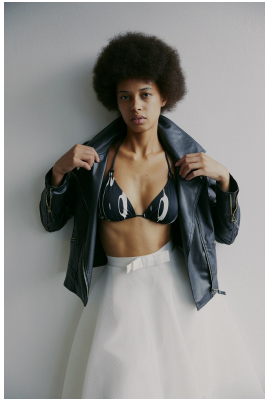

BOSS MODELS

JOHANNESBURG

REBECCA NDAVA

Height: 168cm Bust: 82cm Waist: 64cm Hips: 88cm Shoe: 5 UK Hair: Brown Eyes: Brown

BOSS MODELS

JOHANNESBURG

REBECCA NDAVA

Height: 168cm Bust: 82cm Waist: 64cm Hips: 88cm Shoe: 5 UK Hair: Brown Eyes: Brown