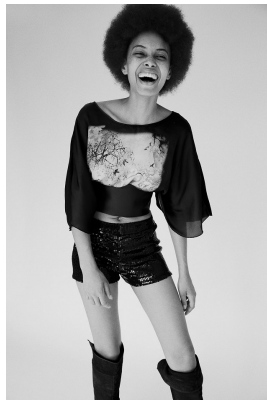

BOSS MODELS

JOHANNESBURG

REBECCA NDAVA

Height: 168cm Bust: 82cm Waist: 64cm Hips: 88cm Shoe: 5 UK Hair: Brown Eyes: Brown

BOSS MODELS

JOHANNESBURG

REBECCA NDAVA

Height: 168cm Bust: 82cm Waist: 64cm Hips: 88cm Shoe: 5 UK Hair: Brown Eyes: Brown