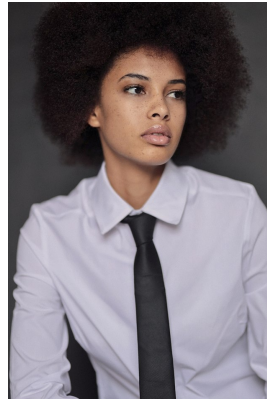

BOSS MODELS

JOHANNESBURG

REBECCA NDAVA

Height: 168cm Bust: 82cm Waist: 64cm Hips: 88cm Shoe: 5 UK Hair: Brown Eyes: Brown

BOSS MODELS

JOHANNESBURG

REBECCA NDAVA

Height: 168cm Bust: 82cm Waist: 64cm Hips: 88cm Shoe: 5 UK Hair: Brown Eyes: Brown