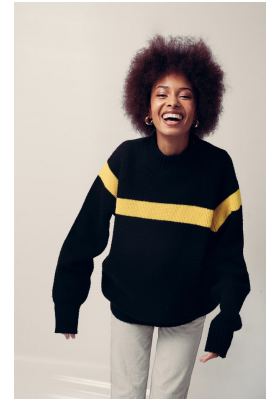

BOSS MODELS

JOHANNESBURG

REBECCA NDAVA

Height: 168cm Bust: 82cm Waist: 64cm Hips: 88cm Shoe: 5 UK Hair: Brown Eyes: Brown

BOSS MODELS

JOHANNESBURG

REBECCA NDAVA

Height: 168cm Bust: 82cm Waist: 64cm Hips: 88cm Shoe: 5 UK Hair: Brown Eyes: Brown