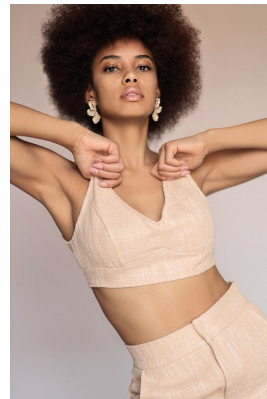

BOSS MODELS

JOHANNESBURG

REBECCA NDAVA

Height: 168cm Bust: 82cm Waist: 64cm Hips: 88cm Shoe: 5 UK Hair: Brown Eyes: Brown

BOSS MODELS

JOHANNESBURG

REBECCA NDAVA

Height: 168cm Bust: 82cm Waist: 64cm Hips: 88cm Shoe: 5 UK Hair: Brown Eyes: Brown