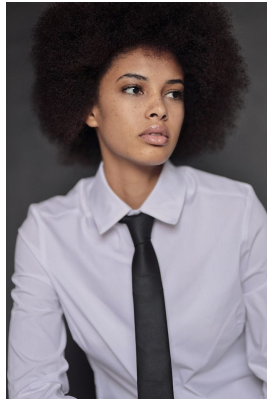

BOSS MODELS

JOHANNESBURG

REBECCA NDAVA

Height: 168cm Bust: 82cm Waist: 64cm Hips: 88cm Shoe: 5 UK Hair: Brown Eyes: Brown

BOSS MODELS

JOHANNESBURG

REBECCA NDAVA

Height: 168cm Bust: 82cm Waist: 64cm Hips: 88cm Shoe: 5 UK Hair: Brown Eyes: Brown