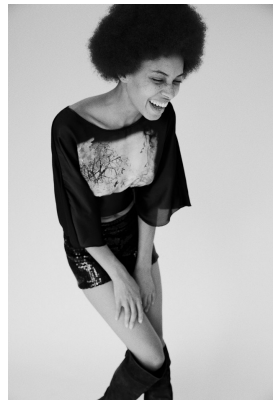

BOSS MODELS

JOHANNESBURG

REBECCA NDAVA

Height: 168cm Bust: 82cm Waist: 64cm Hips: 88cm Shoe: 5 UK Hair: Brown Eyes: Brown

BOSS MODELS

JOHANNESBURG

REBECCA NDAVA

Height: 168cm Bust: 82cm Waist: 64cm Hips: 88cm Shoe: 5 UK Hair: Brown Eyes: Brown