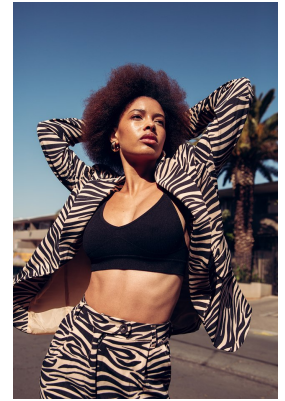

BOSS MODELS

JOHANNESBURG

REBECCA NDAVA

Height: 168cm Bust: 82cm Waist: 64cm Hips: 88cm Shoe: 5 UK Hair: Brown Eyes: Brown

BOSS MODELS

JOHANNESBURG

REBECCA NDAVA

Height: 168cm Bust: 82cm Waist: 64cm Hips: 88cm Shoe: 5 UK Hair: Brown Eyes: Brown