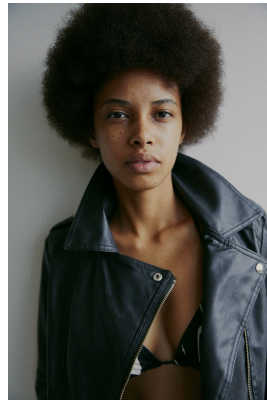

BOSS MODELS

JOHANNESBURG

REBECCA NDAVA

Height: 168cm Bust: 82cm Waist: 64cm Hips: 88cm Shoe: 5 UK Hair: Brown Eyes: Brown

BOSS MODELS

JOHANNESBURG

REBECCA NDAVA

Height: 168cm Bust: 82cm Waist: 64cm Hips: 88cm Shoe: 5 UK Hair: Brown Eyes: Brown