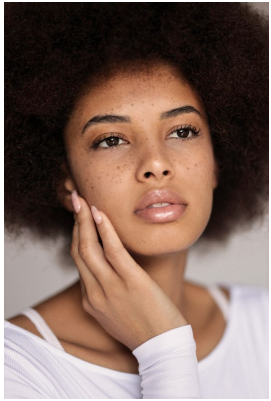

BOSS MODELS

JOHANNESBURG

REBECCA NDAVA

Height: 168cm Bust: 82cm Waist: 64cm Hips: 88cm Shoe: 5 UK Hair: Brown Eyes: Brown

BOSS MODELS

JOHANNESBURG

REBECCA NDAVA

Height: 168cm Bust: 82cm Waist: 64cm Hips: 88cm Shoe: 5 UK Hair: Brown Eyes: Brown