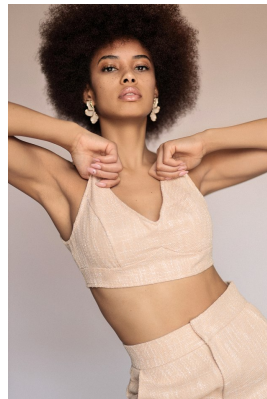

BOSS MODELS

JOHANNESBURG

REBECCA NDAVA

Height: 168cm Bust: 82cm Waist: 64cm Hips: 88cm Shoe: 5 UK Hair: Brown Eyes: Brown

BOSS MODELS

JOHANNESBURG

REBECCA NDAVA

Height: 168cm Bust: 82cm Waist: 64cm Hips: 88cm Shoe: 5 UK Hair: Brown Eyes: Brown