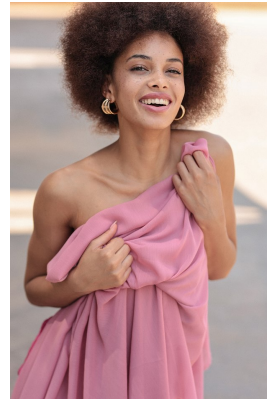

BOSS MODELS

JOHANNESBURG

REBECCA NDAVA

Height: 168cm Bust: 82cm Waist: 64cm Hips: 88cm Shoe: 5 UK Hair: Brown Eyes: Brown

BOSS MODELS

JOHANNESBURG

REBECCA NDAVA

Height: 168cm Bust: 82cm Waist: 64cm Hips: 88cm Shoe: 5 UK Hair: Brown Eyes: Brown