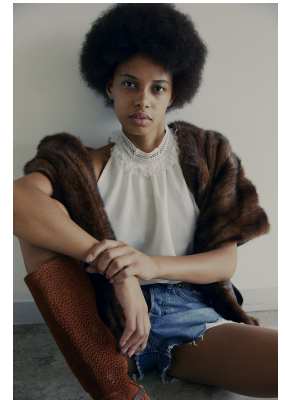

BOSS MODELS

JOHANNESBURG

REBECCA NDAVA

Height: 168cm Bust: 82cm Waist: 64cm Hips: 88cm Shoe: 5 UK Hair: Brown Eyes: Brown

BOSS MODELS

JOHANNESBURG

REBECCA NDAVA

Height: 168cm Bust: 82cm Waist: 64cm Hips: 88cm Shoe: 5 UK Hair: Brown Eyes: Brown