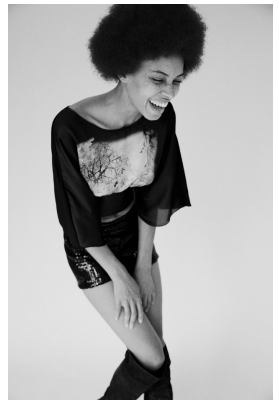

BOSS MODELS

JOHANNESBURG

REBECCA NDAVA

Height: 168cm Bust: 82cm Waist: 64cm Hips: 88cm Shoe: 5 UK Hair: Brown Eyes: Brown

BOSS MODELS

JOHANNESBURG

REBECCA NDAVA

Height: 168cm Bust: 82cm Waist: 64cm Hips: 88cm Shoe: 5 UK Hair: Brown Eyes: Brown