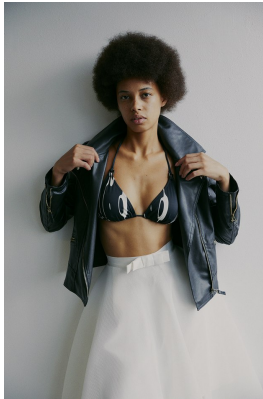

BOSS MODELS

JOHANNESBURG

REBECCA NDAVA

Height: 168cm Bust: 82cm Waist: 64cm Hips: 88cm Shoe: 5 UK Hair: Brown Eyes: Brown

BOSS MODELS

JOHANNESBURG

REBECCA NDAVA

Height: 168cm Bust: 82cm Waist: 64cm Hips: 88cm Shoe: 5 UK Hair: Brown Eyes: Brown