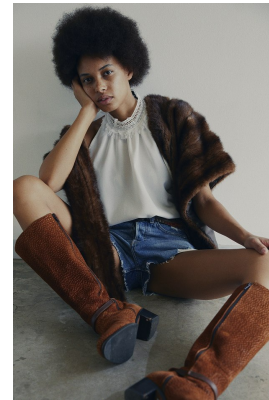

BOSS MODELS

JOHANNESBURG

REBECCA NDAVA

Height: 168cm Bust: 82cm Waist: 64cm Hips: 88cm Shoe: 5 UK Hair: Brown Eyes: Brown

BOSS MODELS

JOHANNESBURG

REBECCA NDAVA

Height: 168cm Bust: 82cm Waist: 64cm Hips: 88cm Shoe: 5 UK Hair: Brown Eyes: Brown