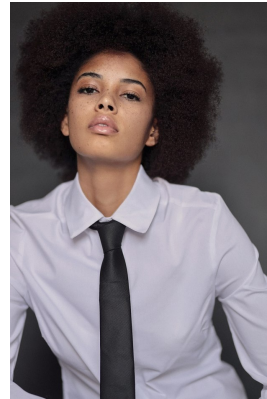

BOSS MODELS

JOHANNESBURG

REBECCA NDAVA

Height: 168cm Bust: 82cm Waist: 64cm Hips: 88cm Shoe: 5 UK Hair: Brown Eyes: Brown

BOSS MODELS

JOHANNESBURG

REBECCA NDAVA

Height: 168cm Bust: 82cm Waist: 64cm Hips: 88cm Shoe: 5 UK Hair: Brown Eyes: Brown