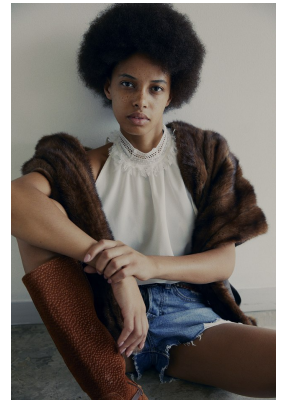

BOSS MODELS

JOHANNESBURG

REBECCA NDAVA

Height: 168cm Bust: 82cm Waist: 64cm Hips: 88cm Shoe: 5 UK Hair: Brown Eyes: Brown

BOSS MODELS

JOHANNESBURG

REBECCA NDAVA

Height: 168cm Bust: 82cm Waist: 64cm Hips: 88cm Shoe: 5 UK Hair: Brown Eyes: Brown