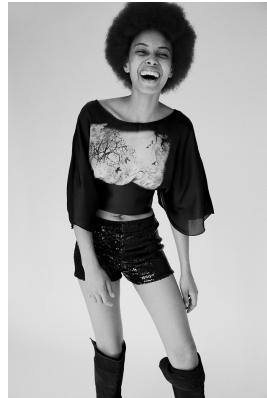

BOSS MODELS

JOHANNESBURG

REBECCA NDAVA

Height: 168cm Bust: 82cm Waist: 64cm Hips: 88cm Shoe: 5 UK Hair: Brown Eyes: Brown

BOSS MODELS

JOHANNESBURG

REBECCA NDAVA

Height: 168cm Bust: 82cm Waist: 64cm Hips: 88cm Shoe: 5 UK Hair: Brown Eyes: Brown