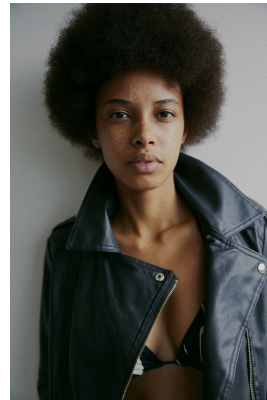

BOSS MODELS

JOHANNESBURG

REBECCA NDAVA

Height: 168cm Bust: 82cm Waist: 64cm Hips: 88cm Shoe: 5 UK Hair: Brown Eyes: Brown

BOSS MODELS

JOHANNESBURG

REBECCA NDAVA

Height: 168cm Bust: 82cm Waist: 64cm Hips: 88cm Shoe: 5 UK Hair: Brown Eyes: Brown