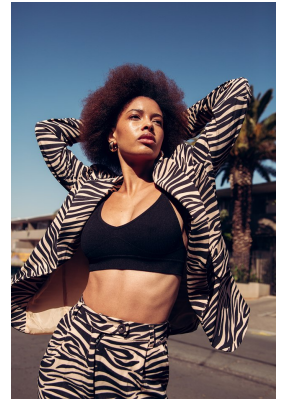

BOSS MODELS

JOHANNESBURG

REBECCA NDAVA

Height: 168cm Bust: 82cm Waist: 64cm Hips: 88cm Shoe: 5 UK Hair: Brown Eyes: Brown

BOSS MODELS

JOHANNESBURG

REBECCA NDAVA

Height: 168cm Bust: 82cm Waist: 64cm Hips: 88cm Shoe: 5 UK Hair: Brown Eyes: Brown