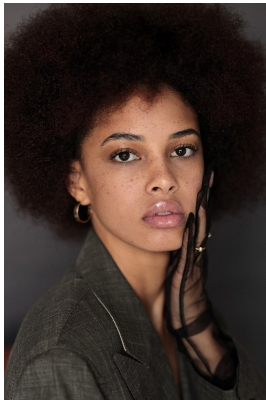

BOSS MODELS

JOHANNESBURG

REBECCA NDAVA

Height: 168cm Bust: 82cm Waist: 64cm Hips: 88cm Shoe: 5 UK Hair: Brown Eyes: Brown

BOSS MODELS

JOHANNESBURG

REBECCA NDAVA

Height: 168cm Bust: 82cm Waist: 64cm Hips: 88cm Shoe: 5 UK Hair: Brown Eyes: Brown