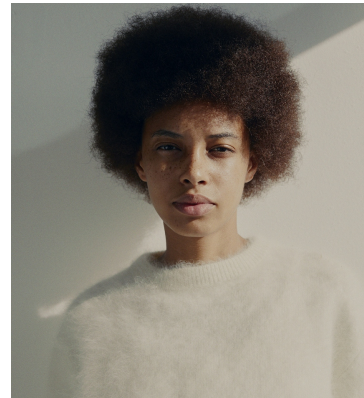

BOSS MODELS

JOHANNESBURG

REBECCA NDAVA

Height: 168cm Bust: 82cm Waist: 64cm Hips: 88cm Shoe: 5 UK Hair: Brown Eyes: Brown

BOSS MODELS

JOHANNESBURG

REBECCA NDAVA

Height: 168cm Bust: 82cm Waist: 64cm Hips: 88cm Shoe: 5 UK Hair: Brown Eyes: Brown