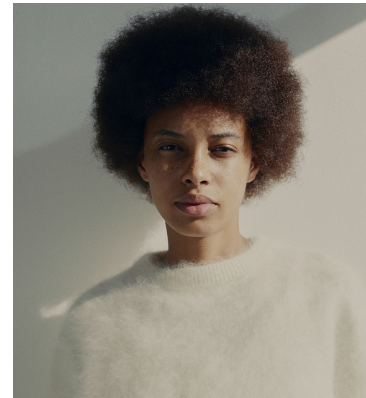

BOSS MODELS

JOHANNESBURG

REBECCA NDAVA

Height: 168cm Bust: 82cm Waist: 64cm Hips: 88cm Shoe: 5 UK Hair: Brown Eyes: Brown

BOSS MODELS

JOHANNESBURG

REBECCA NDAVA

Height: 168cm Bust: 82cm Waist: 64cm Hips: 88cm Shoe: 5 UK Hair: Brown Eyes: Brown