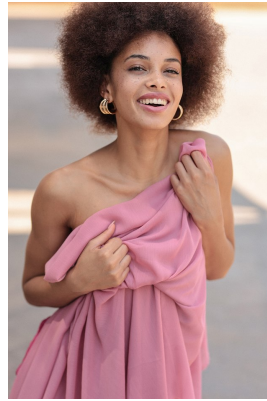

BOSS MODELS

JOHANNESBURG

REBECCA NDAVA

Height: 168cm Bust: 82cm Waist: 64cm Hips: 88cm Shoe: 5 UK Hair: Brown Eyes: Brown

BOSS MODELS

JOHANNESBURG

REBECCA NDAVA

Height: 168cm Bust: 82cm Waist: 64cm Hips: 88cm Shoe: 5 UK Hair: Brown Eyes: Brown