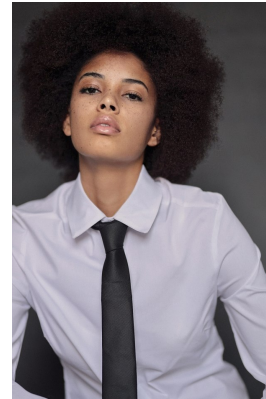

BOSS MODELS

JOHANNESBURG

REBECCA NDAVA

Height: 168cm Bust: 82cm Waist: 64cm Hips: 88cm Shoe: 5 UK Hair: Brown Eyes: Brown

BOSS MODELS

JOHANNESBURG

REBECCA NDAVA

Height: 168cm Bust: 82cm Waist: 64cm Hips: 88cm Shoe: 5 UK Hair: Brown Eyes: Brown