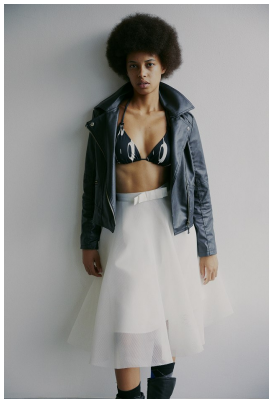

BOSS MODELS

JOHANNESBURG

REBECCA NDAVA

Height: 168cm Bust: 82cm Waist: 64cm Hips: 88cm Shoe: 5 UK Hair: Brown Eyes: Brown

BOSS MODELS

JOHANNESBURG

REBECCA NDAVA

Height: 168cm Bust: 82cm Waist: 64cm Hips: 88cm Shoe: 5 UK Hair: Brown Eyes: Brown