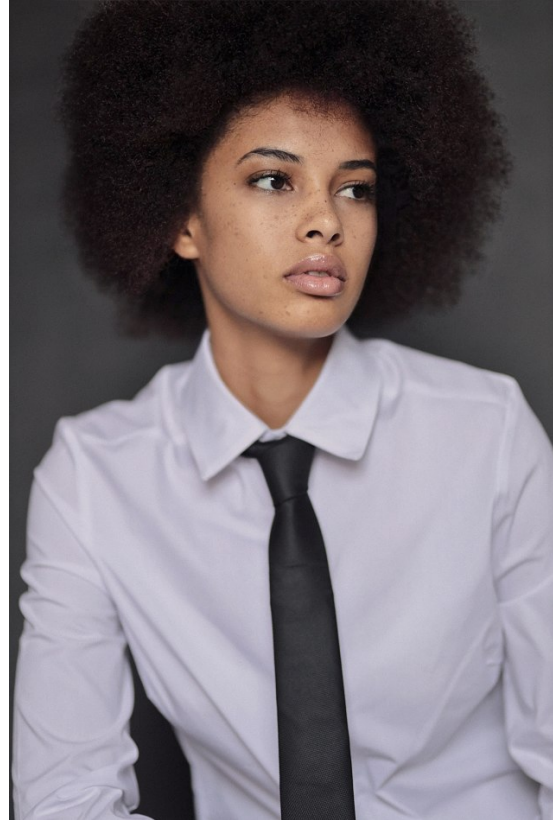

BOSS MODELS

JOHANNESBURG

REBECCA NDAVA

Height: 168cm Bust: 82cm Waist: 64cm Hips: 88cm Shoe: 5 UK Hair: Brown Eyes: Brown

BOSS MODELS

JOHANNESBURG

REBECCA NDAVA

Height: 168cm Bust: 82cm Waist: 64cm Hips: 88cm Shoe: 5 UK Hair: Brown Eyes: Brown