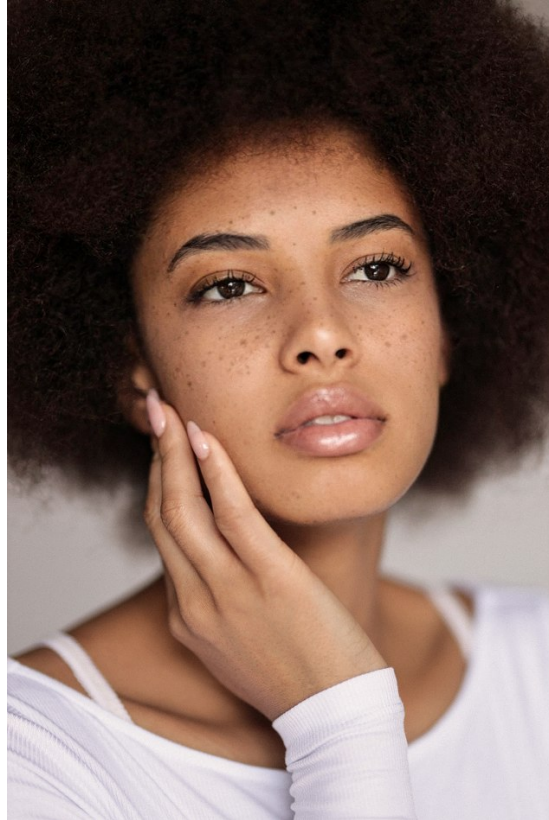

BOSS MODELS

JOHANNESBURG

REBECCA NDAVA

Height: 168cm Bust: 82cm Waist: 64cm Hips: 88cm Shoe: 5 UK Hair: Brown Eyes: Brown

BOSS MODELS

JOHANNESBURG

REBECCA NDAVA

Height: 168cm Bust: 82cm Waist: 64cm Hips: 88cm Shoe: 5 UK Hair: Brown Eyes: Brown