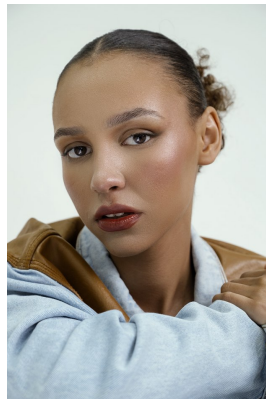

BOSS MODELS

JOHANNESBURG

ERIN HARPER

Height: 178cm Bust: 81cm Waist: 66cm Hips: 92cm Shoe: 8 UK Hair: Brown Eyes: Brown

BOSS MODELS

JOHANNESBURG

ERIN HARPER

Height: 178cm Bust: 81cm Waist: 66cm Hips: 92cm Shoe: 8 UK Hair: Brown Eyes: Brown