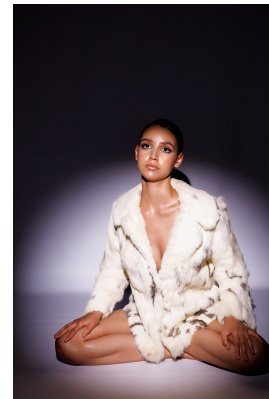

BOSS MODELS

JOHANNESBURG

ERIN HARPER

Height: 178cm Bust: 81cm Waist: 66cm Hips: 92cm Shoe: 8 UK Hair: Brown Eyes: Brown

BOSS MODELS

JOHANNESBURG

ERIN HARPER

Height: 178cm Bust: 81cm Waist: 66cm Hips: 92cm Shoe: 8 UK Hair: Brown Eyes: Brown

BOSS MODELS

JOHANNESBURG

ERIN HARPER

Height: 178cm Bust: 81cm Waist: 66cm Hips: 92cm Shoe: 8 UK Hair: Brown Eyes: Brown