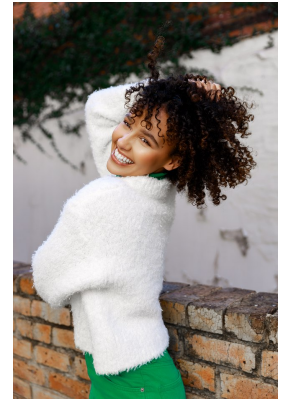

BOSS MODELS

JOHANNESBURG

ERIN HARPER

Height: 178cm Bust: 81cm Waist: 66cm Hips: 92cm Shoe: 8 UK Hair: Brown Eyes: Brown

BOSS MODELS

JOHANNESBURG

ERIN HARPER

Height: 178cm Bust: 81cm Waist: 66cm Hips: 92cm Shoe: 8 UK Hair: Brown Eyes: Brown